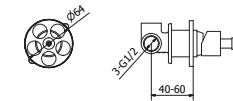

## Shower

art. **P1-SH01**  
Concealed One way  
(ceramic cartridge Ø25)

art. **P1-SH02**  
Concealed diverter  
(diverter cartridge Ø25)

art. **P1-KS01**  
Shower kit with water outlet

art. **P1-KS02**  
Shower arm and round shower head Ø200mm