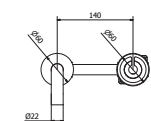

art. **P1-KM03 - ..***
Manhattan Handle for mixer