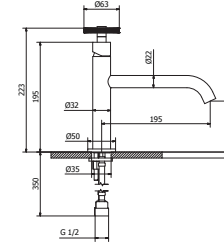

art. **P1-BD02 - ..***
Medium wash basin mixer long spout
art. **P1-KM04 - ..***
Century Handle for mixer