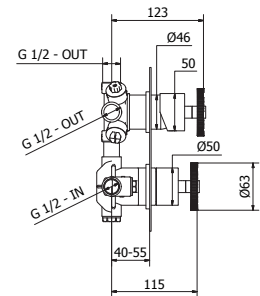

## Complements

art. **P1-CP01**  
Clic clac waste

art. **P1-CP02**  
1" 1/4 minimalist trap

art. **P1-SH03**  
Thermostatic mixer  
(diverter cartridge Ø40)

art. **P1-SW06**  
Spout 150 mm

art. **P1-SW07**  
Spout 205 mm