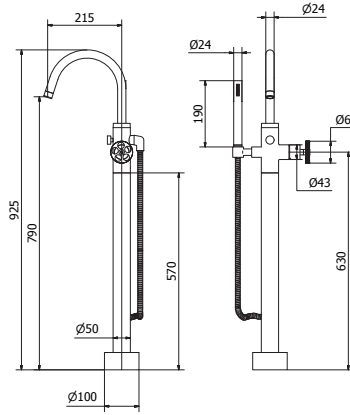

art. **P1-FB01**
Floor standing bath mixer
(ceramic cartridge Ø35)

Complements

art. **P1-CP01**
Clic clac waste