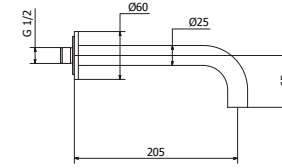

art. **P1-SW07**
Spout 205 mm

art. **P1-KE50**
Extension concealed bodies