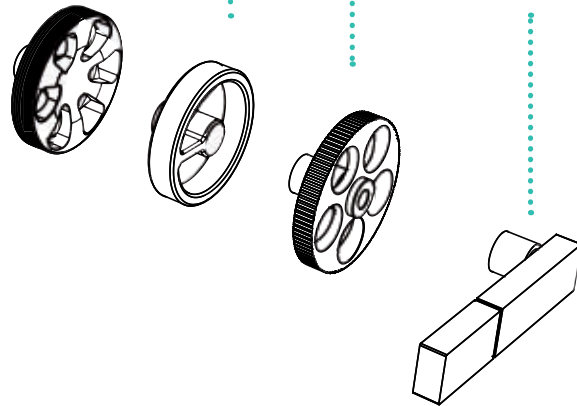

art. **P1-KM02 - ..***
Chicago Handle for mixer

art. **P1-KM03 - ..***
Manhattan Handle for mixer

art. **P1-KM04 - ..***
Century Handle for mixer

art. **P1-KM05 - ..***
Miami Handle for mixer

* Choose your finishes :

.. - **90**
Chrome

.. - **CO**
Graphite

.. - **SB**
Soft Brass

.. - **N0**
Black Matt