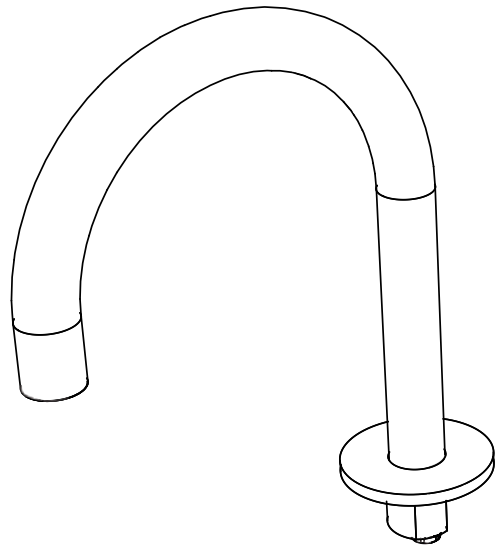

art. **P1-KM05 - ..***
Miami Handle for mixer

art. **P1-KM04 - ..***
Century Handle for mixer

art. **P1-KM03 - ..***
Manhattan Handle for mixer

art. **P1-KM02 - ..***
Chicago Handle for mixer

art. **P1-BD30 - ..***
2 Holes deck mounted basin mixer

art. **P1-BD30 - ..***
2 Holes deck mounted basin mixer
art. **P1-KM02 - ..***
Chicago Handle for mixer

art. **P1-BD30 - ..***
2 Holes deck mounted basin mixer
art. **P1-KM03 - ..***
Manhattan Handle for mixer

art. **P1-BD30 - ..***
2 Holes deck mounted basin mixer
art. **P1-KM04 - ..***
Century Handle for mixer

art. **P1-BD30 - ..***
2 Holes deck mounted basin mixer
art. **P1-KM05 - ..***
Miami Handle for mixer

* Choose your finishes :