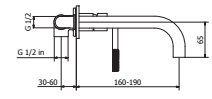

art. **P1-KM05 - ..***
Miami Handle for mixer