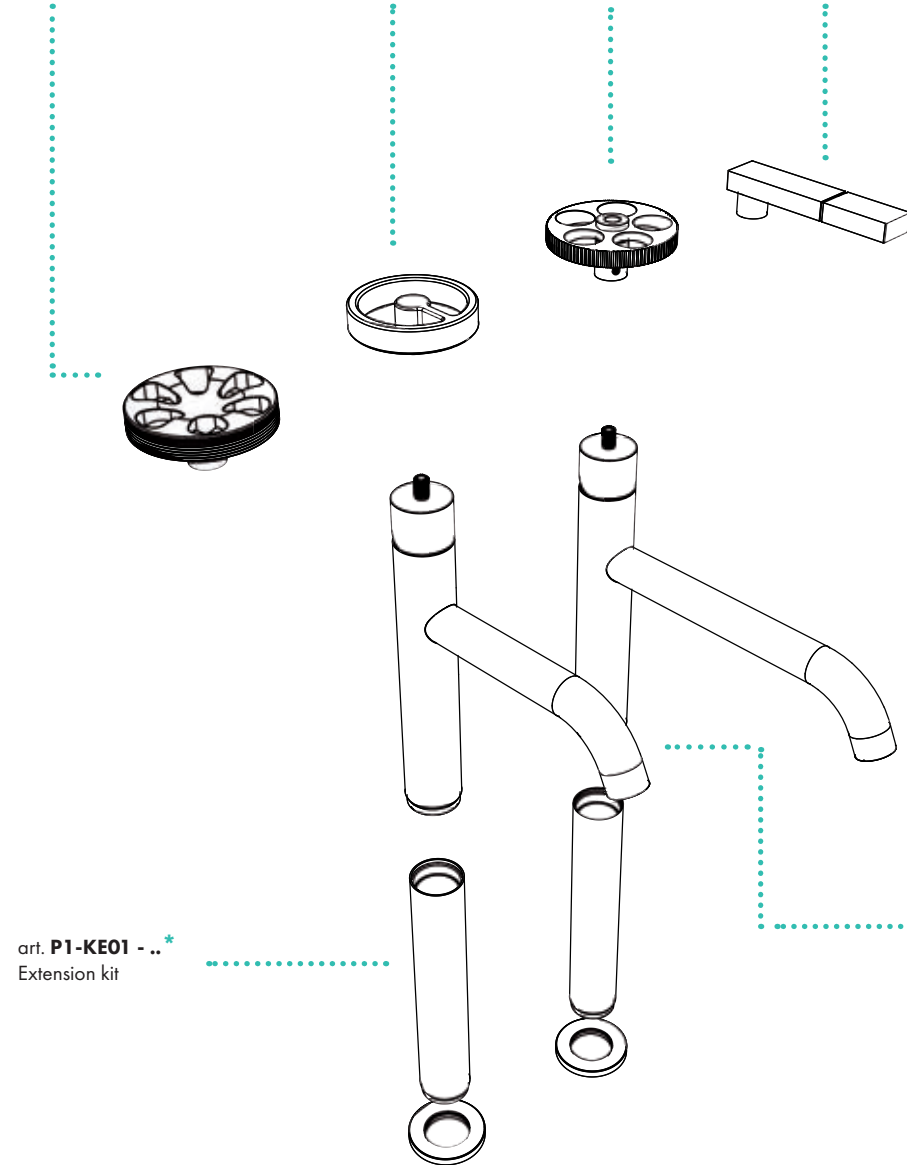

art. **P1-KM02** - ..*
Chicago Handle for mixer

art. **P1-KM03** - ..*
Manhattan Handle for mixer

art. **P1-KM04** - ..*
Century Handle for mixer

art. **P1-KM05** - ..*
Miami Handle for mixer

art. **P1-KE01** - ..*
Extension kit

art. **P1-BD02** - ..*
Medium wash basin mixer long spout

art. **P1-BD01** - ..*
Medium wash basin mixer short spout