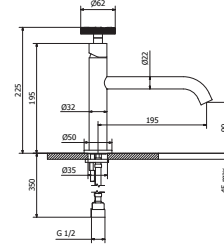

art. **P1-BD02 - ..***
Medium wash basin mixer long spout
art. **P1-KM02 - ..***
Chicago Handle for mixer