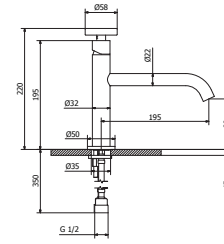

art. **P1-BD02 - ..***
Medium wash basin mixer long spout
art. **P1-KM03 - ..***
Manhattan Handle for mixer