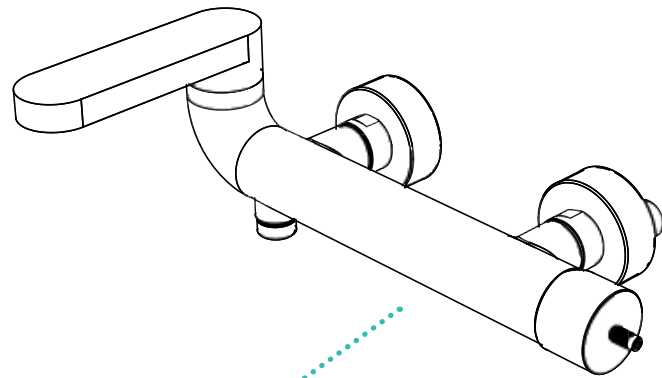

art. **P1-BW07 - ..***
Bath mixer without shower set