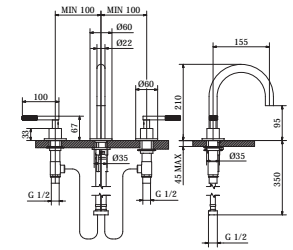

art. **P1-BD50 - ..***
3 holes deck mounted basin mixer
art. **P1-KT05 - ..***
Miami Kit for 2 handle tap

* Choose your finishes :

.. - 90
Chrome

.. - C0
Graphite

.. - SB
Soft Brass

.. - N0
Black Matt