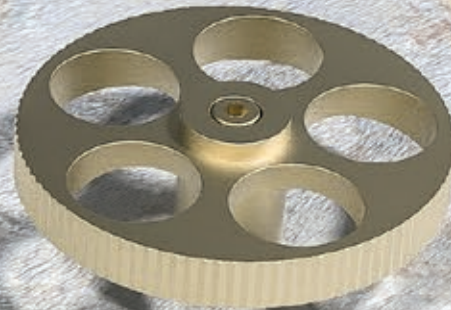

#Change
Your
Limits