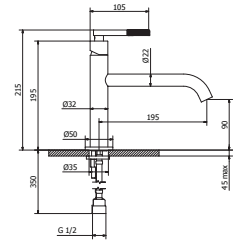

art. **P1-BD02 - ..***
Medium wash basin mixer long spout
art. **P1-KM05 - ..***
Miami Handle for mixer

* Choose your finishes :

.. - 90
Chrome

.. - C0
Graphite

.. - SB
Soft Brass

.. - N0
Black Matt

* Choose your finishes :

.. - 90
Chrome

.. - C0
Graphite

.. - SB
Soft Brass

.. - N0
Black Matt