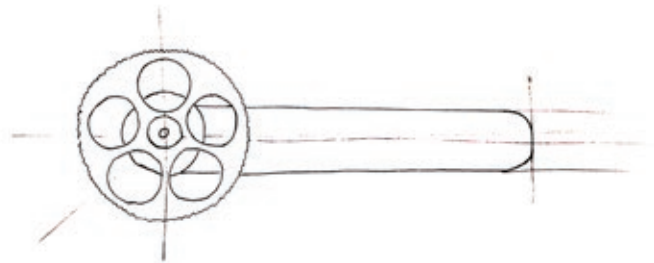

## Handcrafted with passion.

The Program One production can be recognized in the careful and experienced work of WTS group maison, whom mission is an incessant processing of art and technology, absolute signature of a distinguished Made in Italy, making the innovation its own key point.