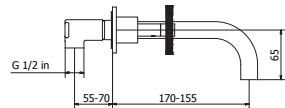

## Wall Mounted Mixers

art. **P1-BW01**  
Wall mounted basin mixer  
(ceramic cartridge Ø25)

art. **P1-BW02**  
2 Holes wall mounted basin mixer  
(ceramic cartridge Ø25)

art. **P1-BW50**  
3 Holes wall mounted basin mixer  
(ceramic headworks 180°)