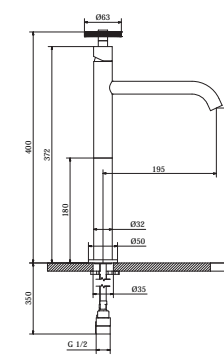

art. **P1-KE01 - ..\***  
Extension kit

art. **P1-KM04 - ..\***  
Century Handle for mixer

art. **P1-BD02 - ..\***  
Medium wash basin mixer long spout

art. **P1-KE01 - ..\***  
Extension kit

art. **P1-KM05 - ..\***  
Miami Handle for mixer