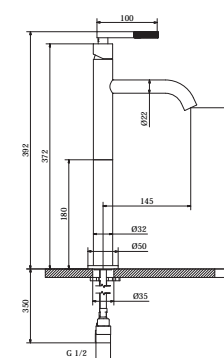

art. **P1-KE01 - ..\***  
Extension kit

art. **P1-KM04 - ..\***  
Century Handle for mixer

art. **P1-BD02 - ..\***  
Medium wash basin mixer long spout

art. **P1-KE01 - ..\***  
Extension kit

art. **P1-KM05 - ..\***  
Miami Handle for mixer