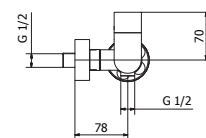

Wall Mounted Mixers

Shower

art. **P1-SH02**
Concealed diverter
(diverter cartridge Ø25)

art. **P1-KS01**
Shower kit with water outlet

art. **P1-KS02**
Shower arm and round shower head Ø200mm

art. **P1-KS03**
Shower set

art. **P1-KS04**
Brass supply flange

All the wall mounted basin mixers are **without** pop up waste. Bath and shower mixers are **without** shower set.