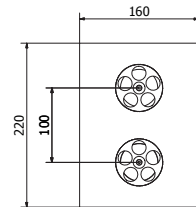

Shower

Complements

art. **P1-CP01**
Clic clac waste

art. **P1-CP02**
1" 1/4 minimalist trap

art. **P1-SW06**
Spout 150 mm

art. **P1-SW07**
Spout 205 mm

art. **P1-KE50**
Extension concealed bodies