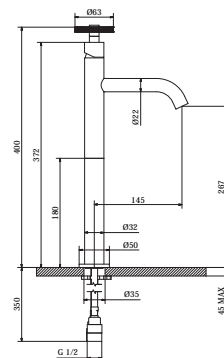

art. **P1-KE01 - ..\***  
Extension kit

art. **P1-KM04 - ..\***  
Century Handle for mixer

art. **P1-BD02 - ..\***  
Medium wash basin mixer long spout

art. **P1-KE01 - ..\***  
Extension kit

art. **P1-KM05 - ..\***  
Miami Handle for mixer