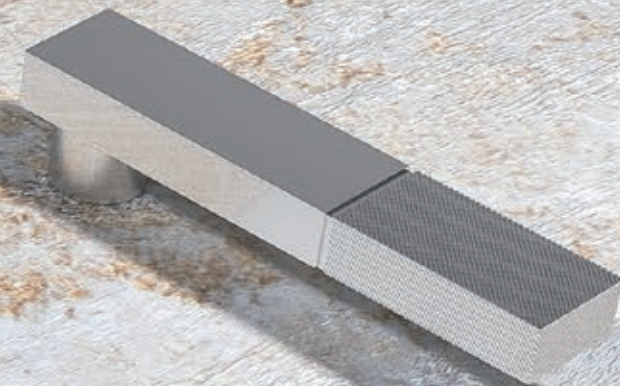

#Change
Your
Limits