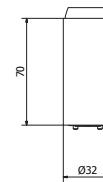

art. **P1-KE50**
Extension concealed bodies