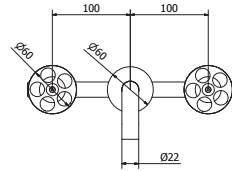

art. **P1-BW50**
3 Holes wall mounted basin mixer
(ceramic headworks 180°)