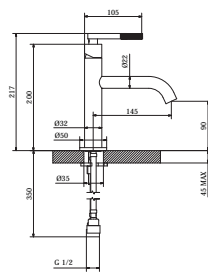

art. **P1-BD01 - ..***
Medium wash basin mixer short spout
art. **P1-KM05 - ..***
Miami Handle for mixer