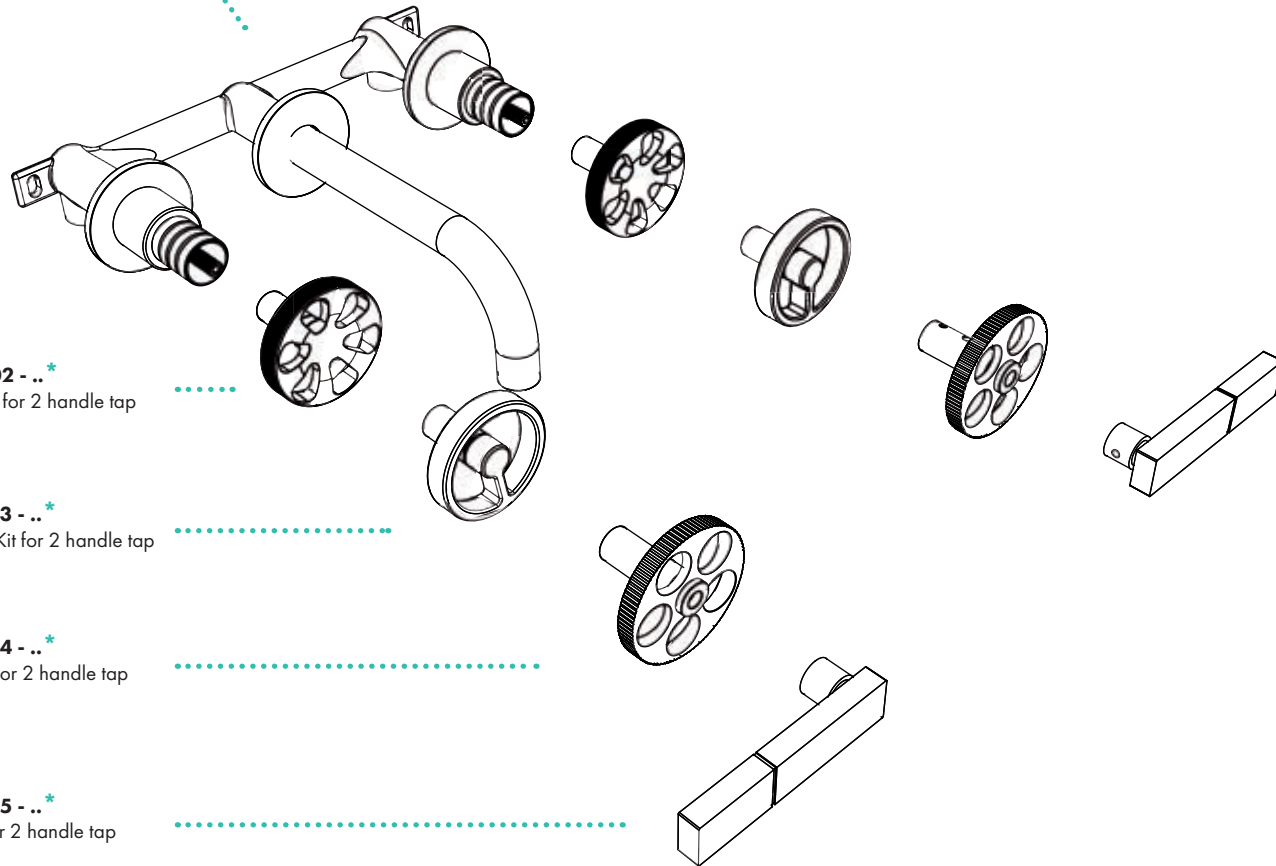

art. **P1-BW50 - ..***
3 holes wall mounted basin mixer

art. **P1-KT02 - ..***
Chicago Kit for 2 handle tap

art. **P1-KT03 - ..***
Manhattan Kit for 2 handle tap

art. **P1-KT04 - ..***
Century Kit for 2 handle tap

art. **P1-KT05 - ..***
Miami Kit for 2 handle tap

* Choose your finishes :

.. - **90**
Chrome

.. - **C0**
Graphite

.. - **SB**
Soft Brass

.. - **N0**
Black Matt