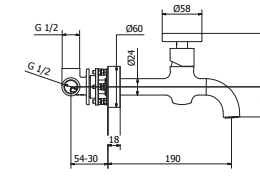

* Choose your finishes :