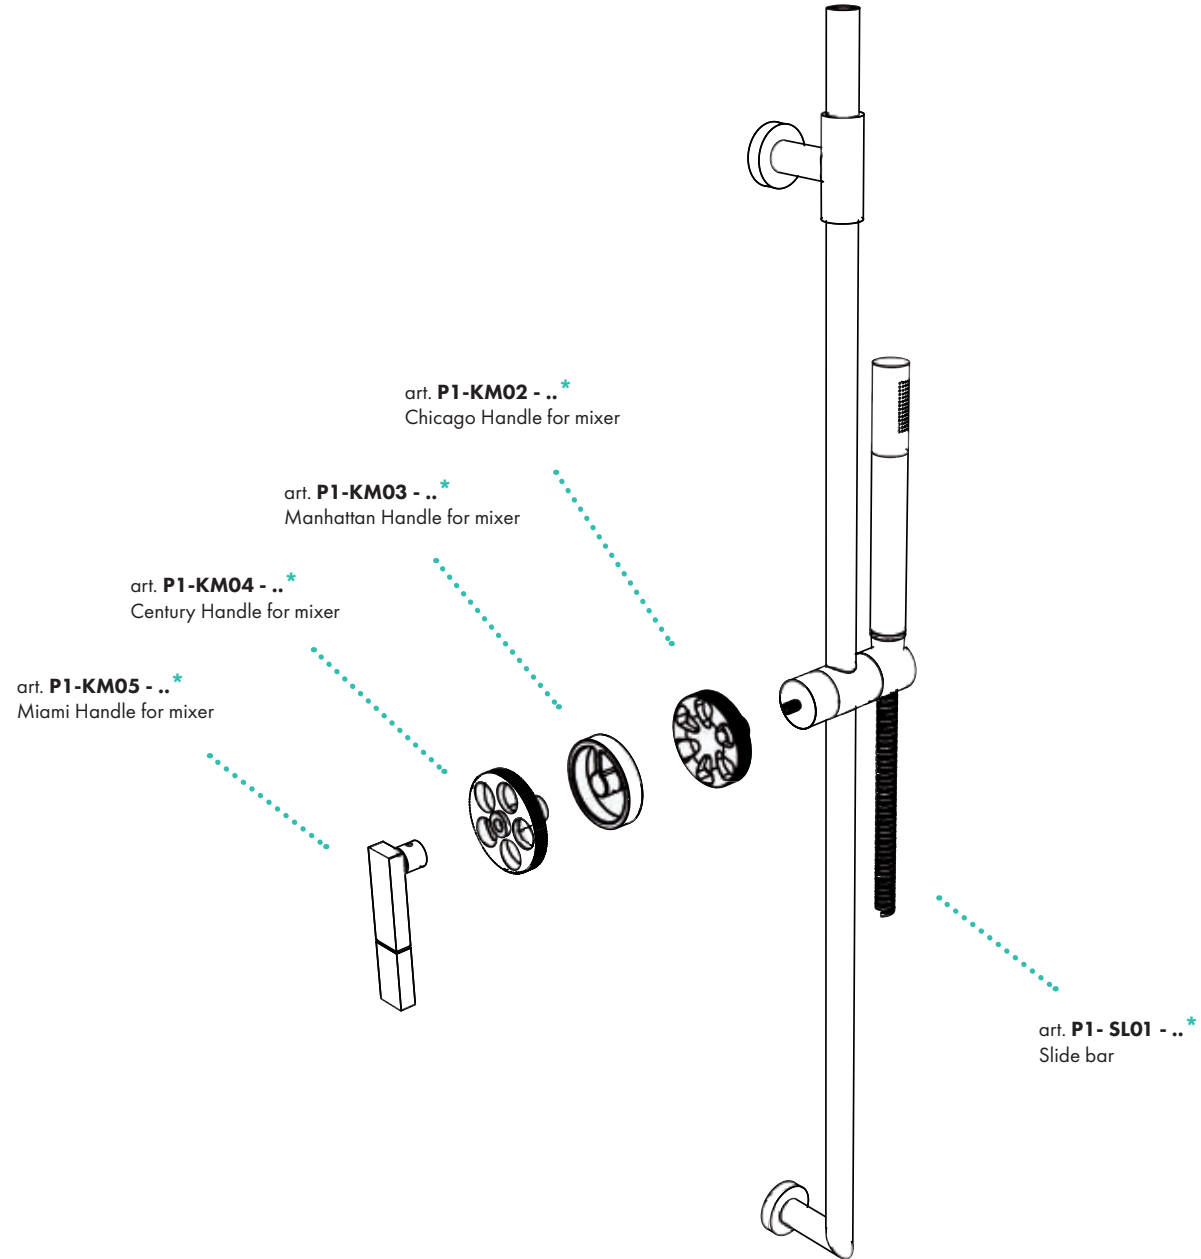

## + Slide bar

---

Drops of iridescent wellness descend from the shower heads controlled by urban style mixers and taps, showing in full the sensorial experience of the shower.

art. **P1-KM02** - ..\*  
Chicago Handle for mixer