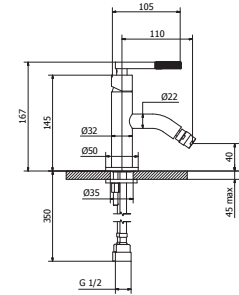

art. **P1-BB01** - .. *
Bidet mixer

art. **P1-KM05** - .. *
Miami Handle for mixer

* Choose your finishes :

.. - **90**
Chrome

.. - **C0**
Graphite

.. - **SB**
Soft Brass

.. - **N0**
Black Matt