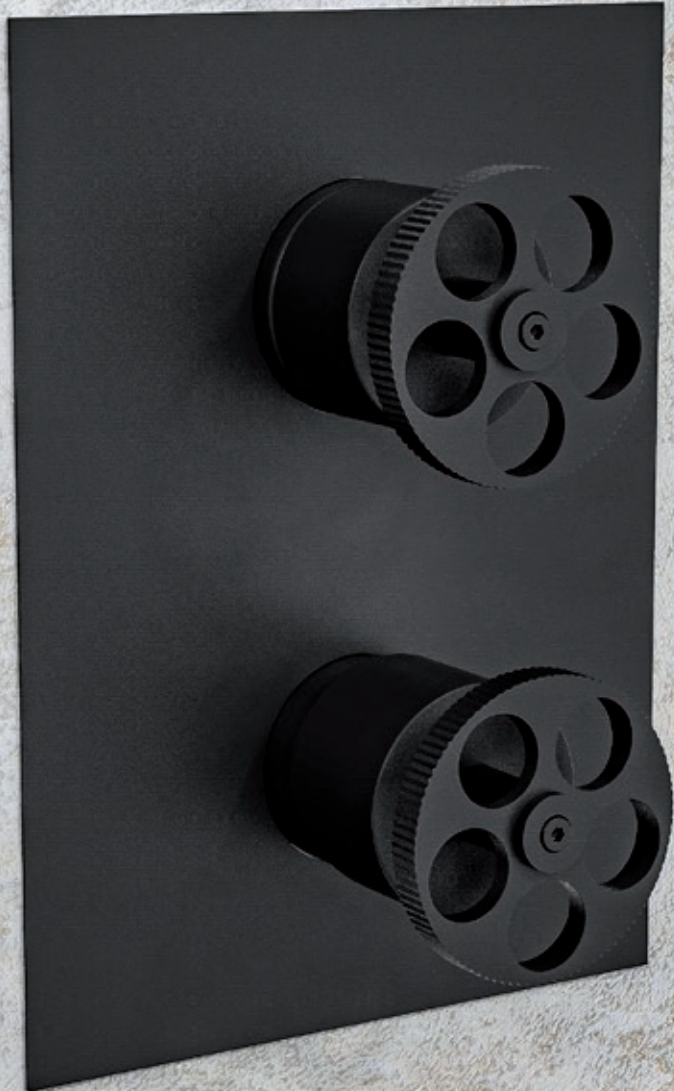

+ Thermostatic Mixer

Drops of iridescent wellness descend from the shower heads controlled by urban style mixers and taps, showing in full the sensorial experience of the shower.