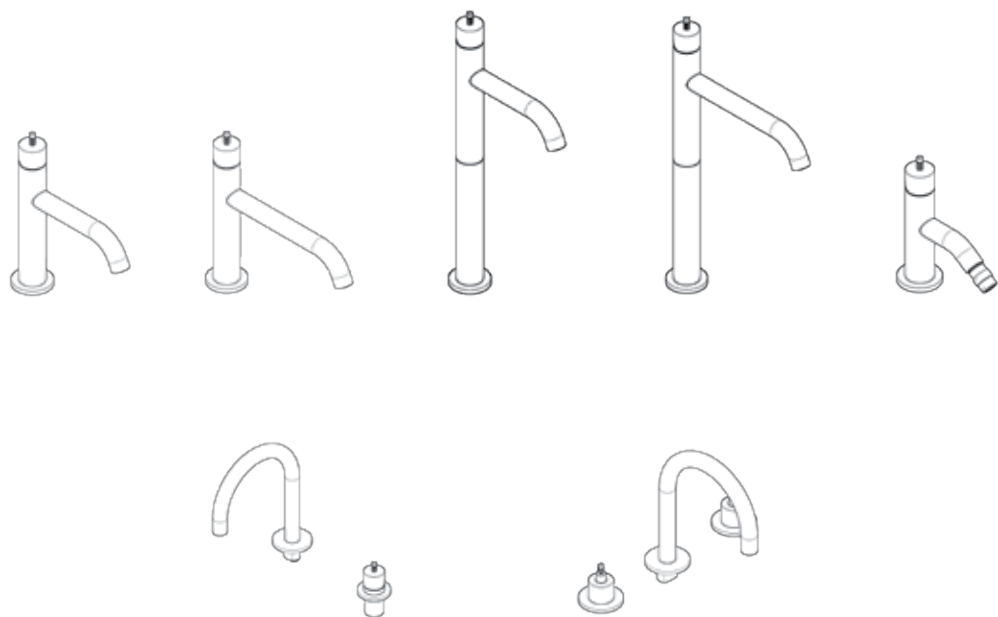

1 + Choose your body.

The Urban Collection of Program-One, with its wide choice of bodies types for bathroom, allows customers to compose and customize their environment according to their taste.