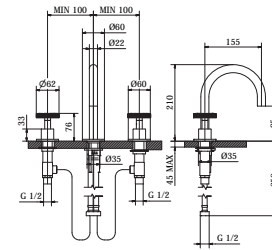

art. **P1-BD50 - ..***
3 holes deck mounted basin mixer
art. **P1-KT02 - ..***
Chicago Kit for 2 handle tap