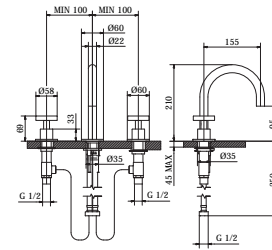

art. **P1-BD50 - ..***
3 holes deck mounted basin mixer
art. **P1-KT03 - ..***
Manhattan Kit for 2 handle tap