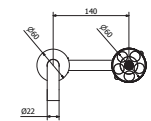

art. **P1-KM04 - ..***
Century Handle for mixer