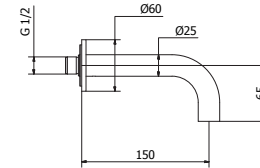

art. **P1-SW06**
Spout 150 mm