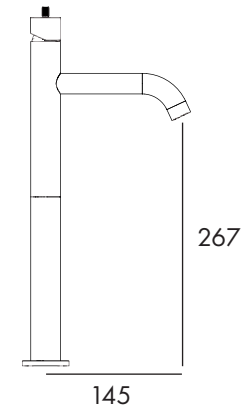

art. **P1-BD01** - ..*
Medium wash basin mixer short spout

art. **P1-KE01** - ..*
Extension kit