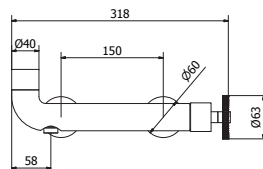

art. **P1-BW08**
Shower mixer
(ceramic cartridge Ø35)