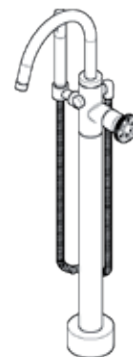

art. **P1-FB01** - .. *
Floor standing bath mixer

art. **P1-KM02** - .. *
Chicago Handle for mixer