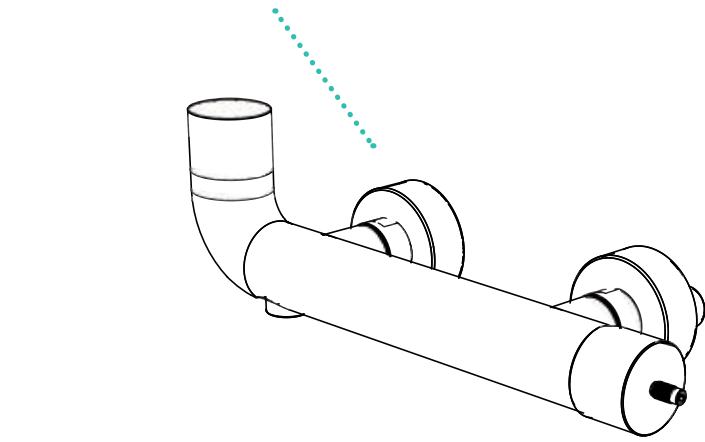

art. **P1-BW08 - ..***
Shower mixer without shower set