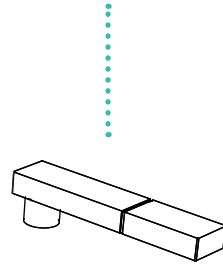

art. **P1-KM04** - ..*
Century Handle for mixer

art. **P1-KM05** - ..*
Miami Handle for mixer