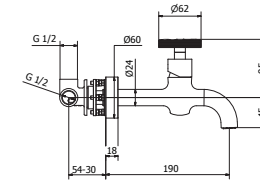

* Choose your finishes :