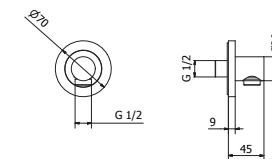

art. **P1-KS04**
Brass supply flange

All the wall mounted basin mixers are **without** pop up waste. Bath and shower mixers are **without** shower set.