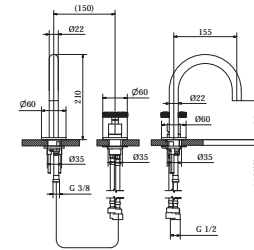

art. **P1-BD30 - ..***
2 Holes deck mounted basin mixer
art. **P1-KM03 - ..***
Manhattan Handle for mixer