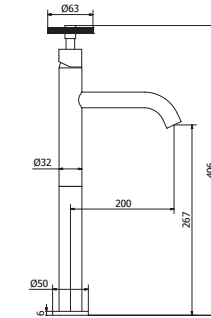

## Deck Mounted Mixers

art. **P1-BD01**  
Wash basin mixer short spout

art. **P1-BD01**  
Wash basin mixer short spout

art. **P1-KE01**  
Extension kit

art. **P1-BD02**  
Wash basin mixer long spout

art. **P1-BD02**  
Wash basin mixer long spout