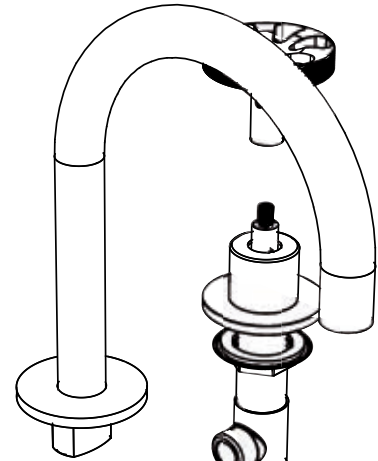

art. **P1-BD50 - ..***
3 holes deck mounted basin mixer

* Choose your finishes :

.. - 90
Chrome

.. - C0
Graphite

.. - SB
Soft Brass

.. - N0
Black Matt