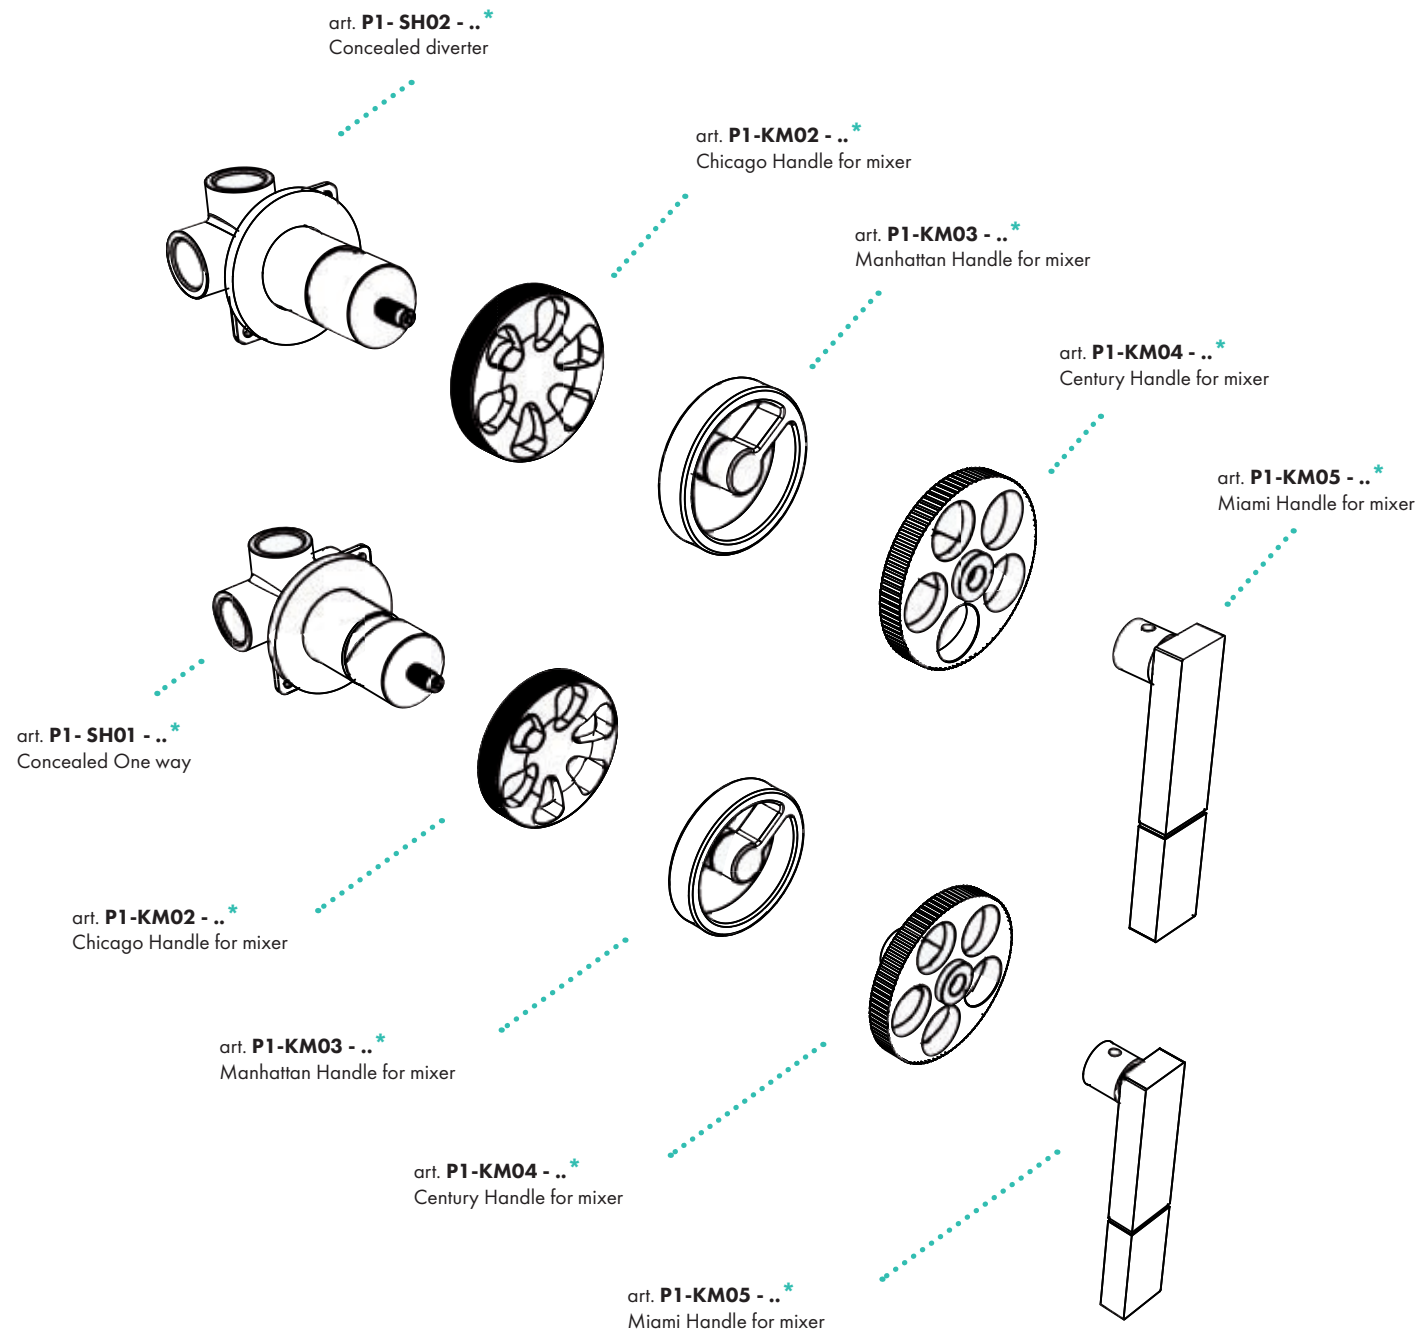

Diverter

art. **P1-KM02 - ..** *
Chicago Handle for diverter

art. **P1-KM03 - ..** *
Manhattan Handle for diverter

art. **P1-KM04 - ..** *
Century Handle for diverter

art. **P1-KM05 - ..** *
Miami Handle for diverter

Mixer

art. **P1-KM02 - ..** *
Chicago Handle for mixer

art. **P1-KM03 - ..** *
Manhattan Handle for mixer

art. **P1-KM04 - ..** *
Century Handle for mixer

art. **P1-KM05 - ..** *
Miami Handle for mixer

* Choose your finishes :

.. - **90**
Chrome

.. - **C0**
Graphite

.. - **SB**
Soft Brass

.. - **N0**
Black Matt