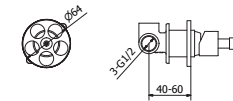

Shower

art. **P1-SH01**
Concealed One way
(ceramic cartridge Ø25)