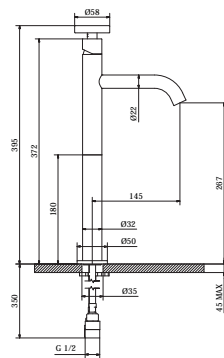

art. **P1-KE01 - ..\***  
Extension kit

art. **P1-KM04 - ..\***  
Century Handle for mixer

art. **P1-BD02 - ..\***  
Medium wash basin mixer long spout

art. **P1-KE01 - ..\***  
Extension kit

art. **P1-KM05 - ..\***  
Miami Handle for mixer