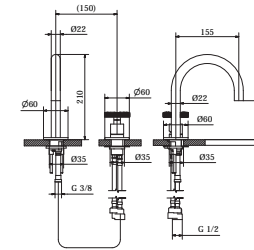

art. **P1-BD30 - ..***
2 Holes deck mounted basin mixer
art. **P1-KM04 - ..***
Century Handle for mixer