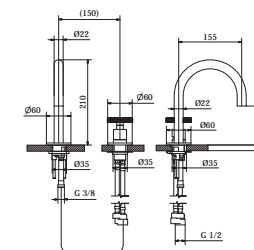

art. **P1-BD30 - ..***
2 Holes deck mounted basin mixer
art. **P1-KM05 - ..***
Miami Handle for mixer