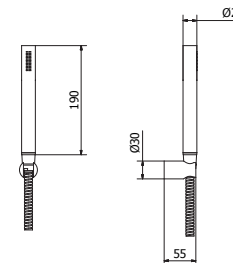

## Shower

art. **P1-SH01**  
Concealed One way  
(ceramic cartridge Ø25)

art. **P1-SH02**  
Concealed diverter  
(diverter cartridge Ø25)

art. **P1-KS01**  
Shower kit with water outlet

art. **P1-KS02**  
Shower arm and round shower head Ø200mm