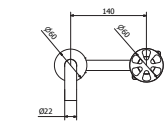

art. **P1-KM02 - ..***
Chicago Handle for mixer