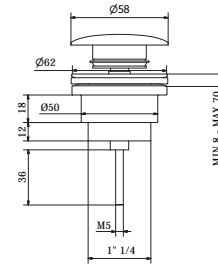

Complements

art. **P1-CP01**
Clic clac waste