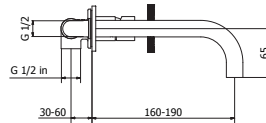

art. **P1-BW02**
2 Holes wall mounted basin mixer
(ceramic cartridge Ø25)