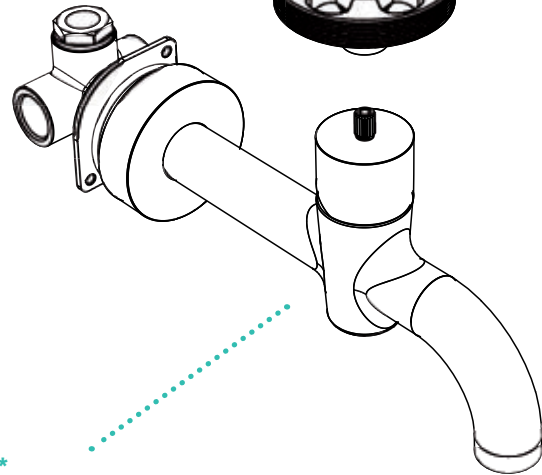

art. **P1-KM05** - ..*
Miami Handle for mixer

art. **P1-KM04** - ..*
Century Handle for mixer

art. **P1-KM03** - ..*
Manhattan Handle for mixer

art. **P1-KM02** - ..*
Chicago Handle for mixer

art. **P1-BW01** - ..*
Wall mounted basin mixer

art. **P1-KM02** - ..*
Chicago Handle for mixer

art. **P1-KM03** - ..*
Manhattan Handle for mixer

art. **P1-KM04** - ..*
Century Handle for mixer

art. **P1-KM05** - ..*
Miami Handle for mixer

* Choose your finishes :