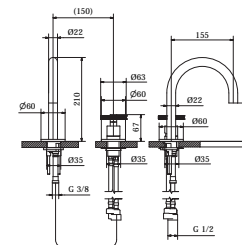

art. **P1-BD30**
2 holes deck mounted basin mixer