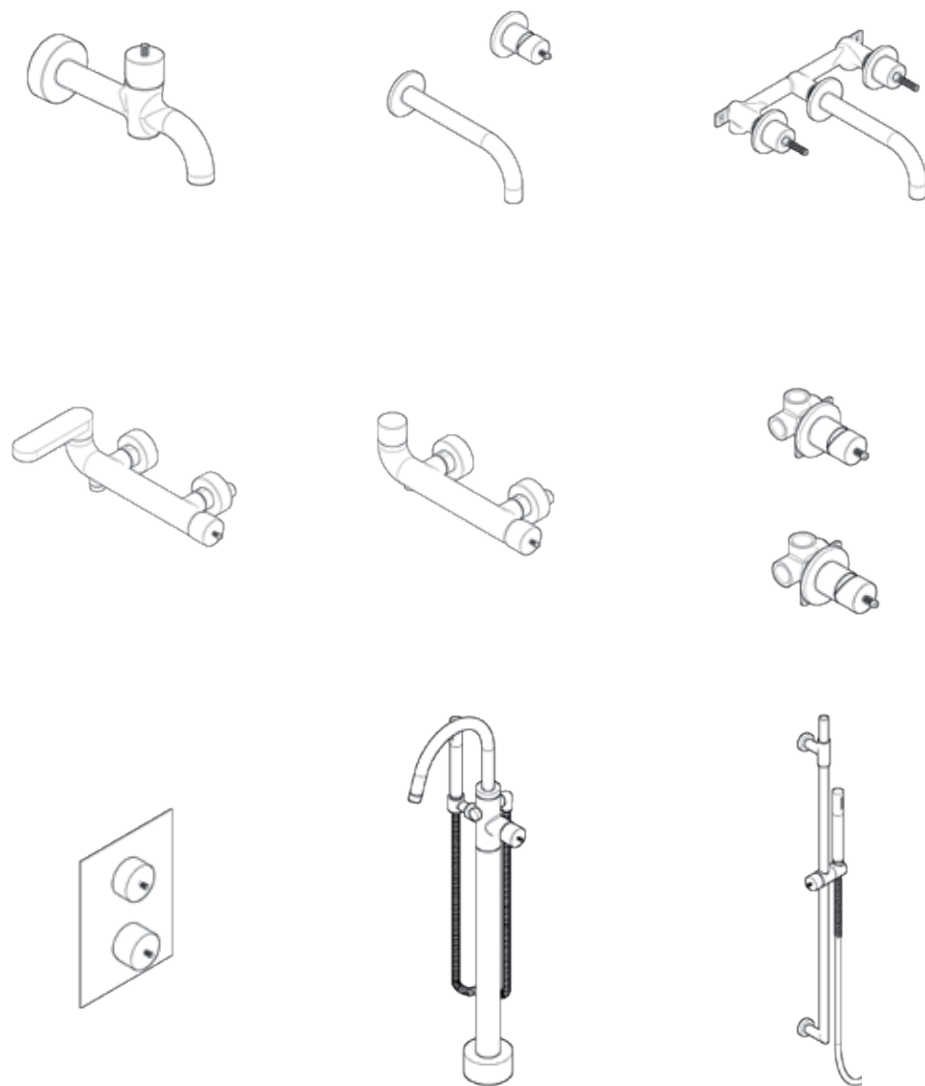

1 + Choose your body.

The Urban Collection of Program-One, with its wide choice of bodies types for bathroom, allows customers to compose and customize their environment according to their taste.