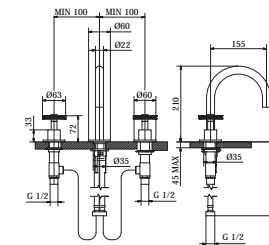

art. **P1-BD50**
3 holes deck mounted basin mixer
(ceramic headworks 180°)