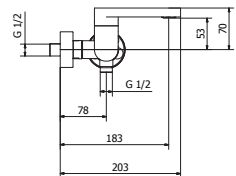

art. **P1-BW07**
Bath mixer
(ceramic cartridge Ø35)