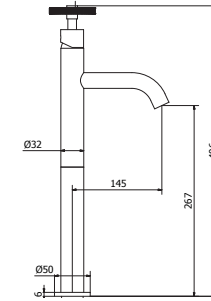

art. **P1-BD01**
Wash basin mixer short spout

art. **P1-KE01**
Extension kit