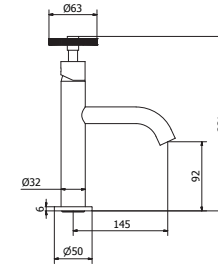

Deck Mounted Mixers

art. **P1-BD01**
Wash basin mixer short spout