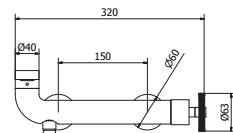

## Wall Mounted Mixers

art. **P1-BW01**  
Wall mounted basin mixer  
(ceramic cartridge Ø25)

art. **P1-BW02**  
2 Holes wall mounted basin mixer  
(ceramic cartridge Ø25)

art. **P1-BW50**  
3 Holes wall mounted basin mixer  
(ceramic headworks 180°)