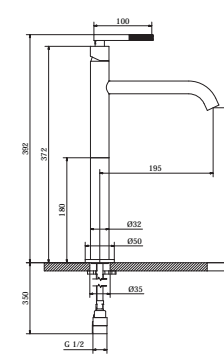

art. **P1-KE01 - ..\***  
Extension kit

art. **P1-KM04 - ..\***  
Century Handle for mixer

art. **P1-BD02 - ..\***  
Medium wash basin mixer long spout

art. **P1-KE01 - ..\***  
Extension kit

art. **P1-KM05 - ..\***  
Miami Handle for mixer