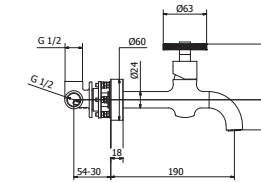

* Choose your finishes :