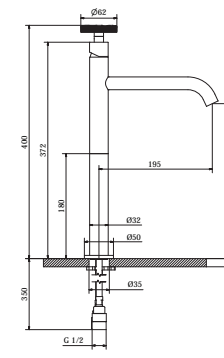

art. **P1-KE01 - ..\***  
Extension kit

art. **P1-KM04 - ..\***  
Century Handle for mixer

art. **P1-BD02 - ..\***  
Medium wash basin mixer long spout

art. **P1-KE01 - ..\***  
Extension kit

art. **P1-KM05 - ..\***  
Miami Handle for mixer