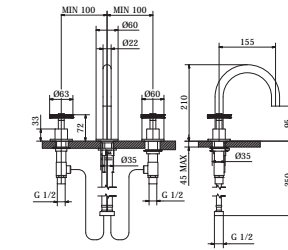

art. **P1-BD50 - ..***
3 holes deck mounted basin mixer
art. **P1-KT04 - ..***
Century Kit for 2 handle tap