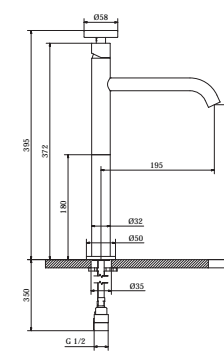

art. **P1-KE01 - ..\***  
Extension kit

art. **P1-KM04 - ..\***  
Century Handle for mixer

art. **P1-BD02 - ..\***  
Medium wash basin mixer long spout

art. **P1-KE01 - ..\***  
Extension kit

art. **P1-KM05 - ..\***  
Miami Handle for mixer