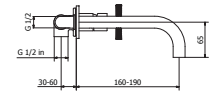

art. **P1-KM04 - ..***
Century Handle for mixer

art. **P1-BW02 - ..***
2 Holes wall mounted basin mixer