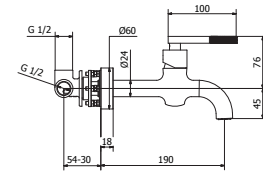

* Choose your finishes :