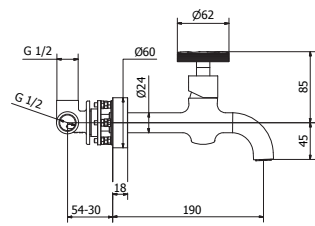

Wall Mounted Mixers

art. **P1-BW01**
Wall mounted basin mixer
(ceramic cartridge Ø25)