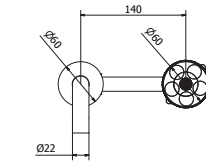

Wall Mounted Mixers

Shower

art. **P1-SH02**
Concealed diverter
(diverter cartridge Ø25)

art. **P1-KS01**
Shower kit with water outlet

art. **P1-KS02**
Shower arm and round shower head Ø200mm

art. **P1-KS03**
Shower set

art. **P1-KS04**
Brass supply flange

All the wall mounted basin mixers are **without** pop up waste. Bath and shower mixers are **without** shower set.