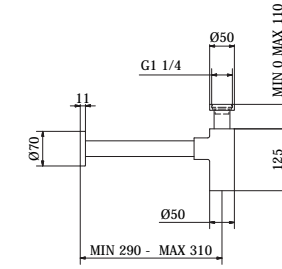

art. **P1-CP02**
1" 1/4 minimalist trap