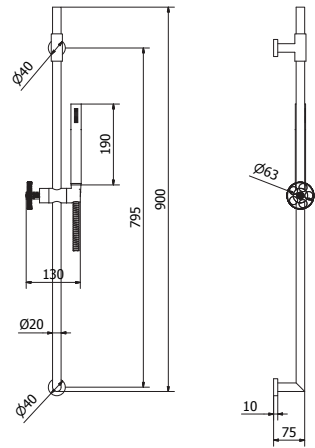

Shower

art. **P1-SL01**
Slide bar