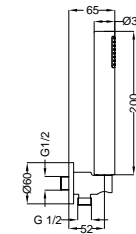

art. **P1-KS01**
Shower kit with water outlet