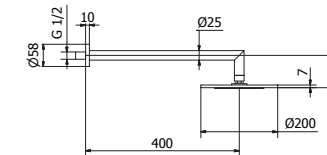

## Shower

art. **P1-SH01**  
Concealed One way  
(ceramic cartridge Ø25)

art. **P1-SH02**  
Concealed diverter  
(diverter cartridge Ø25)

art. **P1-KS01**  
Shower kit with water outlet

art. **P1-KS02**  
Shower arm and round shower head Ø200mm