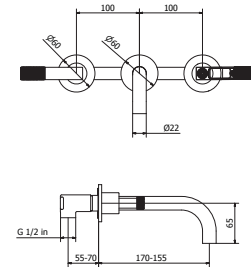

art. **P1-BW50 - ..***
3 holes wall mounted basin mixer
art. **P1-KT05 - ..***
Miami Kit for 2 handle tap

* Choose your finishes :

.. - **90**
Chrome

.. - **C0**
Graphite

.. - **SB**
Soft Brass

.. - **N0**
Black Matt