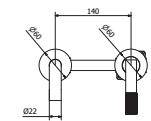

art. **P1-KM05 - ..***
Miami Handle for mixer