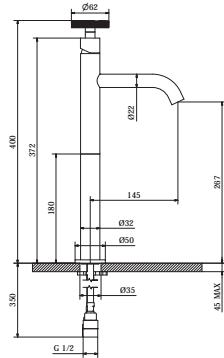

art. **P1-KE01 - ..\***  
Extension kit

art. **P1-KM04 - ..\***  
Century Handle for mixer

art. **P1-BD02 - ..\***  
Medium wash basin mixer long spout

art. **P1-KE01 - ..\***  
Extension kit

art. **P1-KM05 - ..\***  
Miami Handle for mixer