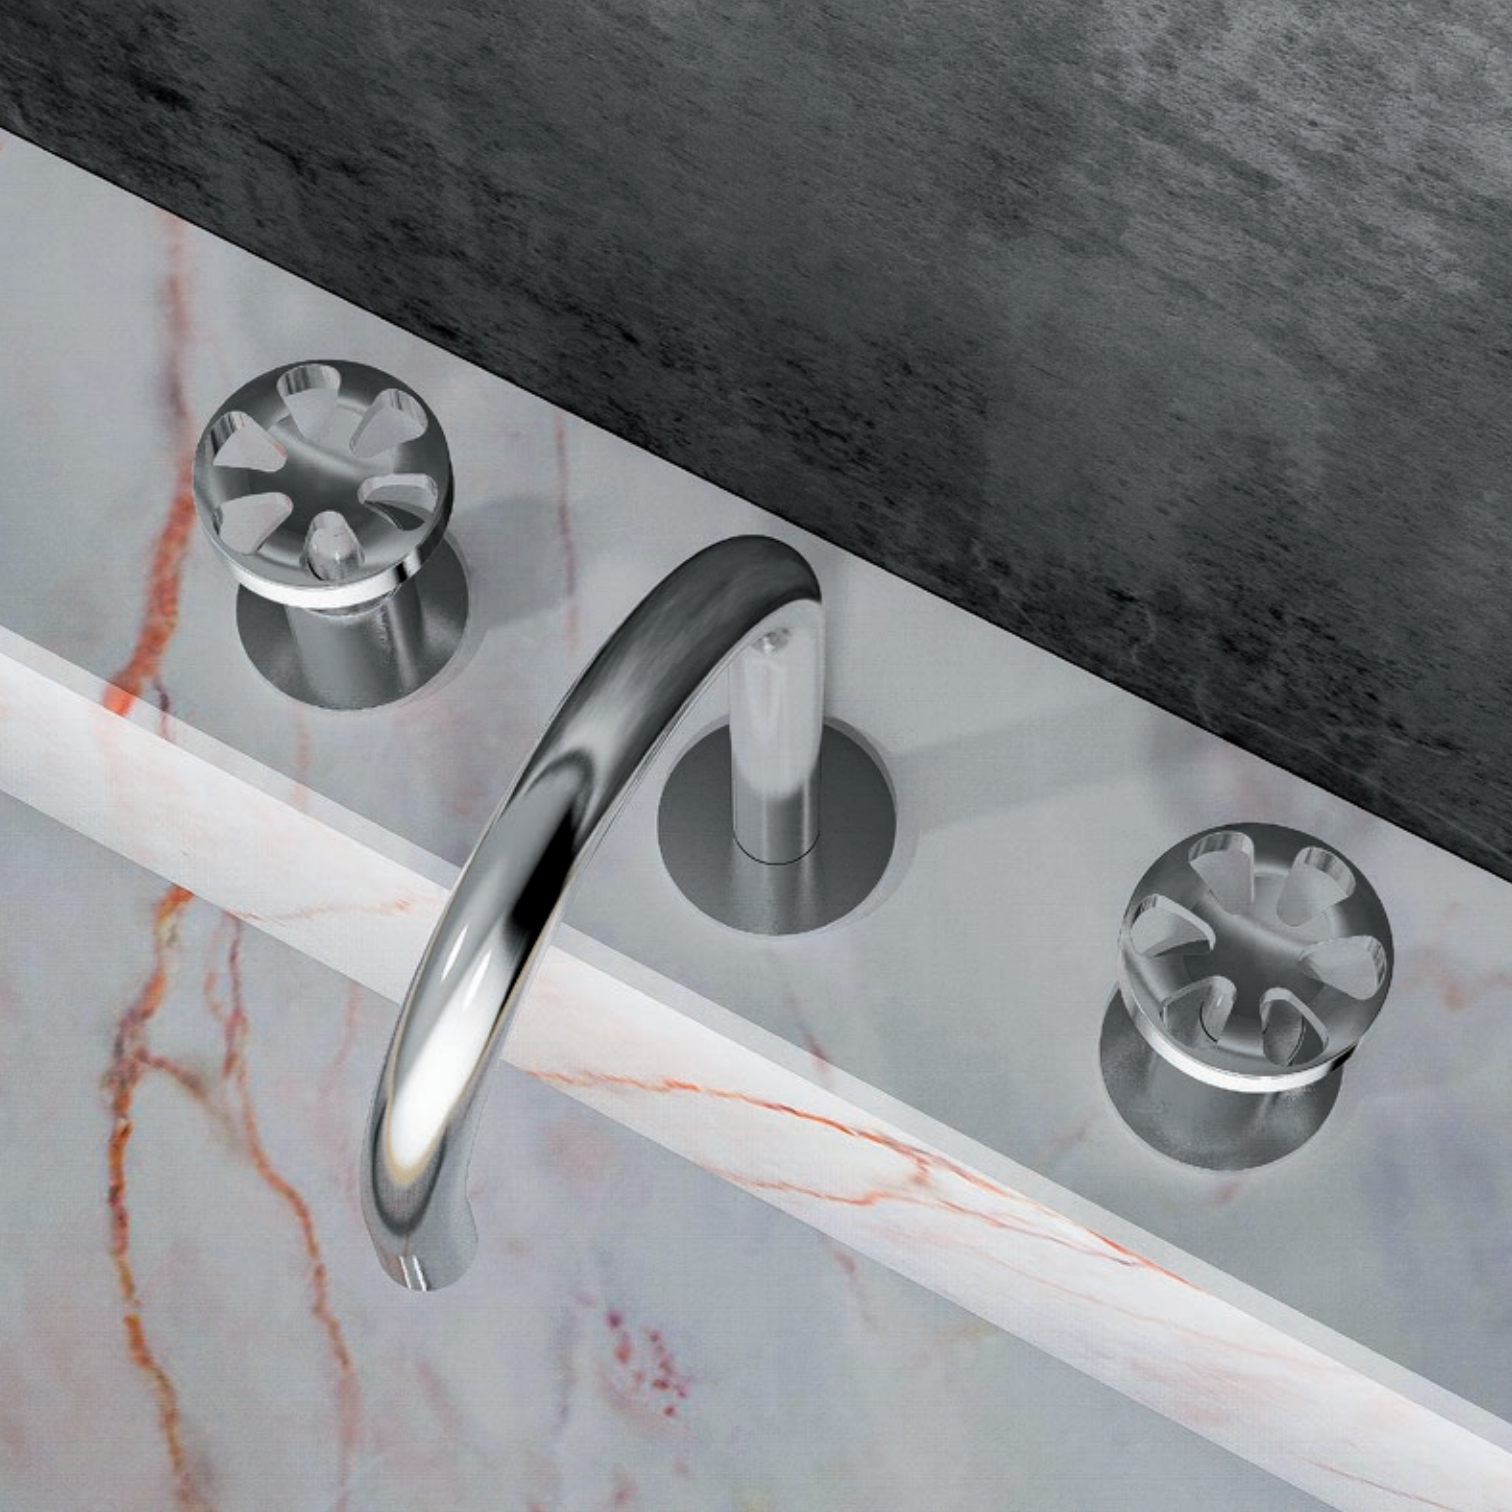

3 holes deck mounted basin mixer

P1-BD50-90

P1-KT02-90