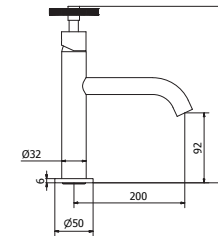

## Deck Mounted Mixers

art. **P1-BD01**  
Wash basin mixer short spout

art. **P1-BD01**  
Wash basin mixer short spout

art. **P1-KE01**  
Extension kit

art. **P1-BD02**  
Wash basin mixer long spout

art. **P1-BD02**  
Wash basin mixer long spout