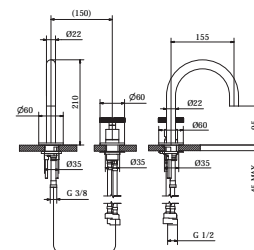

* Choose your finishes :