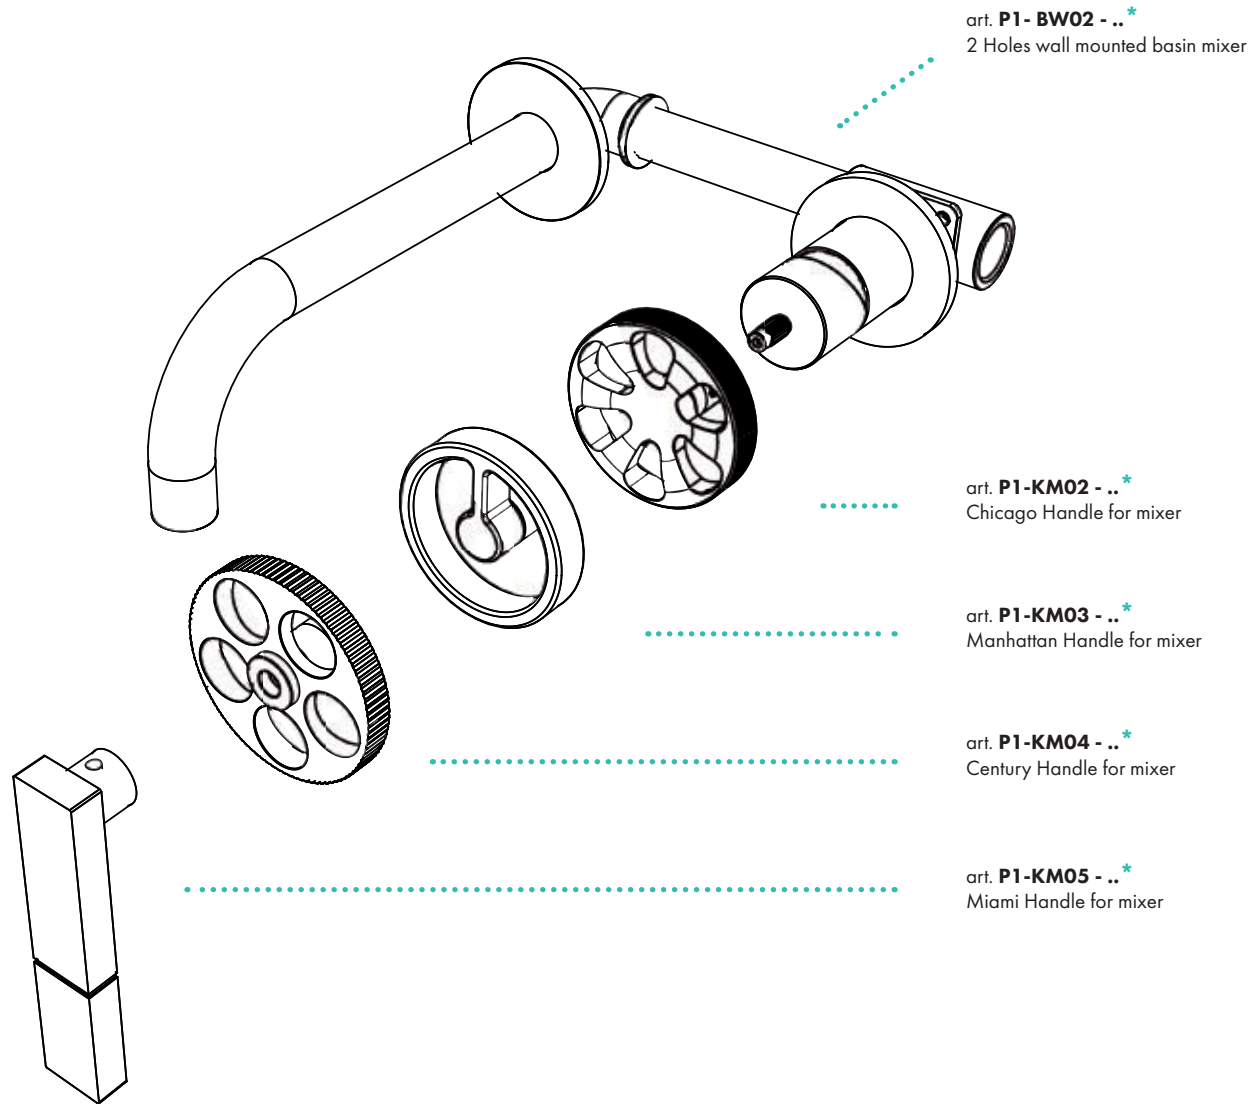

art. **P1-BW02 - ..***
2 Holes wall mounted basin mixer

art. **P1-KM02 - ..***
Chicago Handle for mixer

art. **P1-KM03 - ..***
Manhattan Handle for mixer

art. **P1-KM04 - ..***
Century Handle for mixer

art. **P1-KM05 - ..***
Miami Handle for mixer

* Choose your finishes :