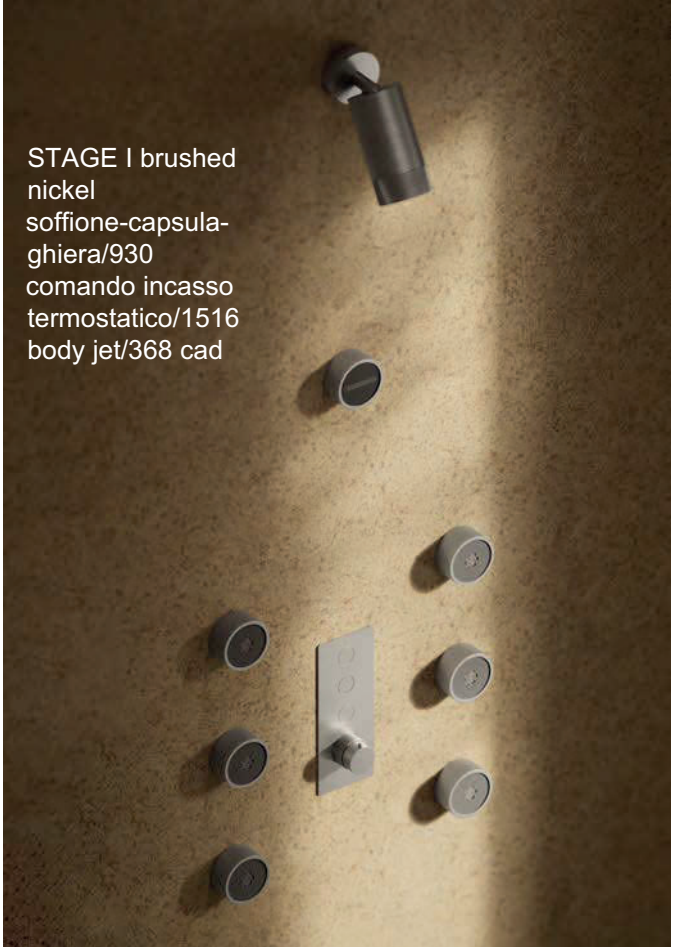

XS | cromo
art. 8X301/188

JABIL | cromo
art. 73375/269
miscelatore alto

EDGE | cromo
art. 8E301/162

LIFESTYLE | cromo
art. 9S301/138

BING | cromo
art. 9B30111/97

GOODLIFE | matt black
art. 8633111/229

STAGE I brushed nickel
soffione-capsula-ghiera/930
comando incasso termostatico/1516
body jet/368 cad