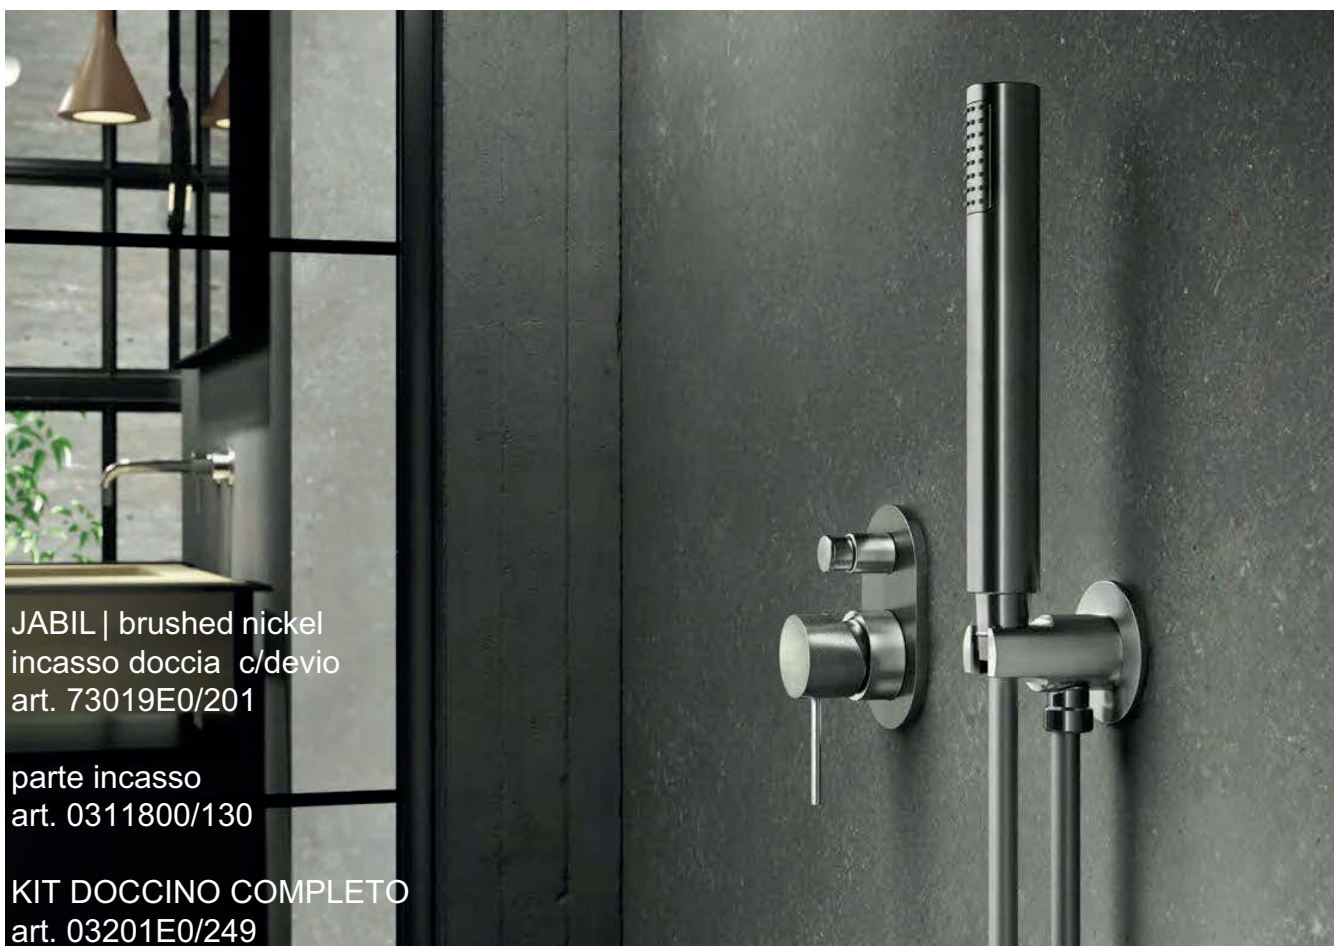

JABIL | brushed nickel
incasso doccia c/devio
art. 73019E0/201

parte incasso
art. 0311800/130

KIT DOCCINO COMPLETO
art. 03201E0/249