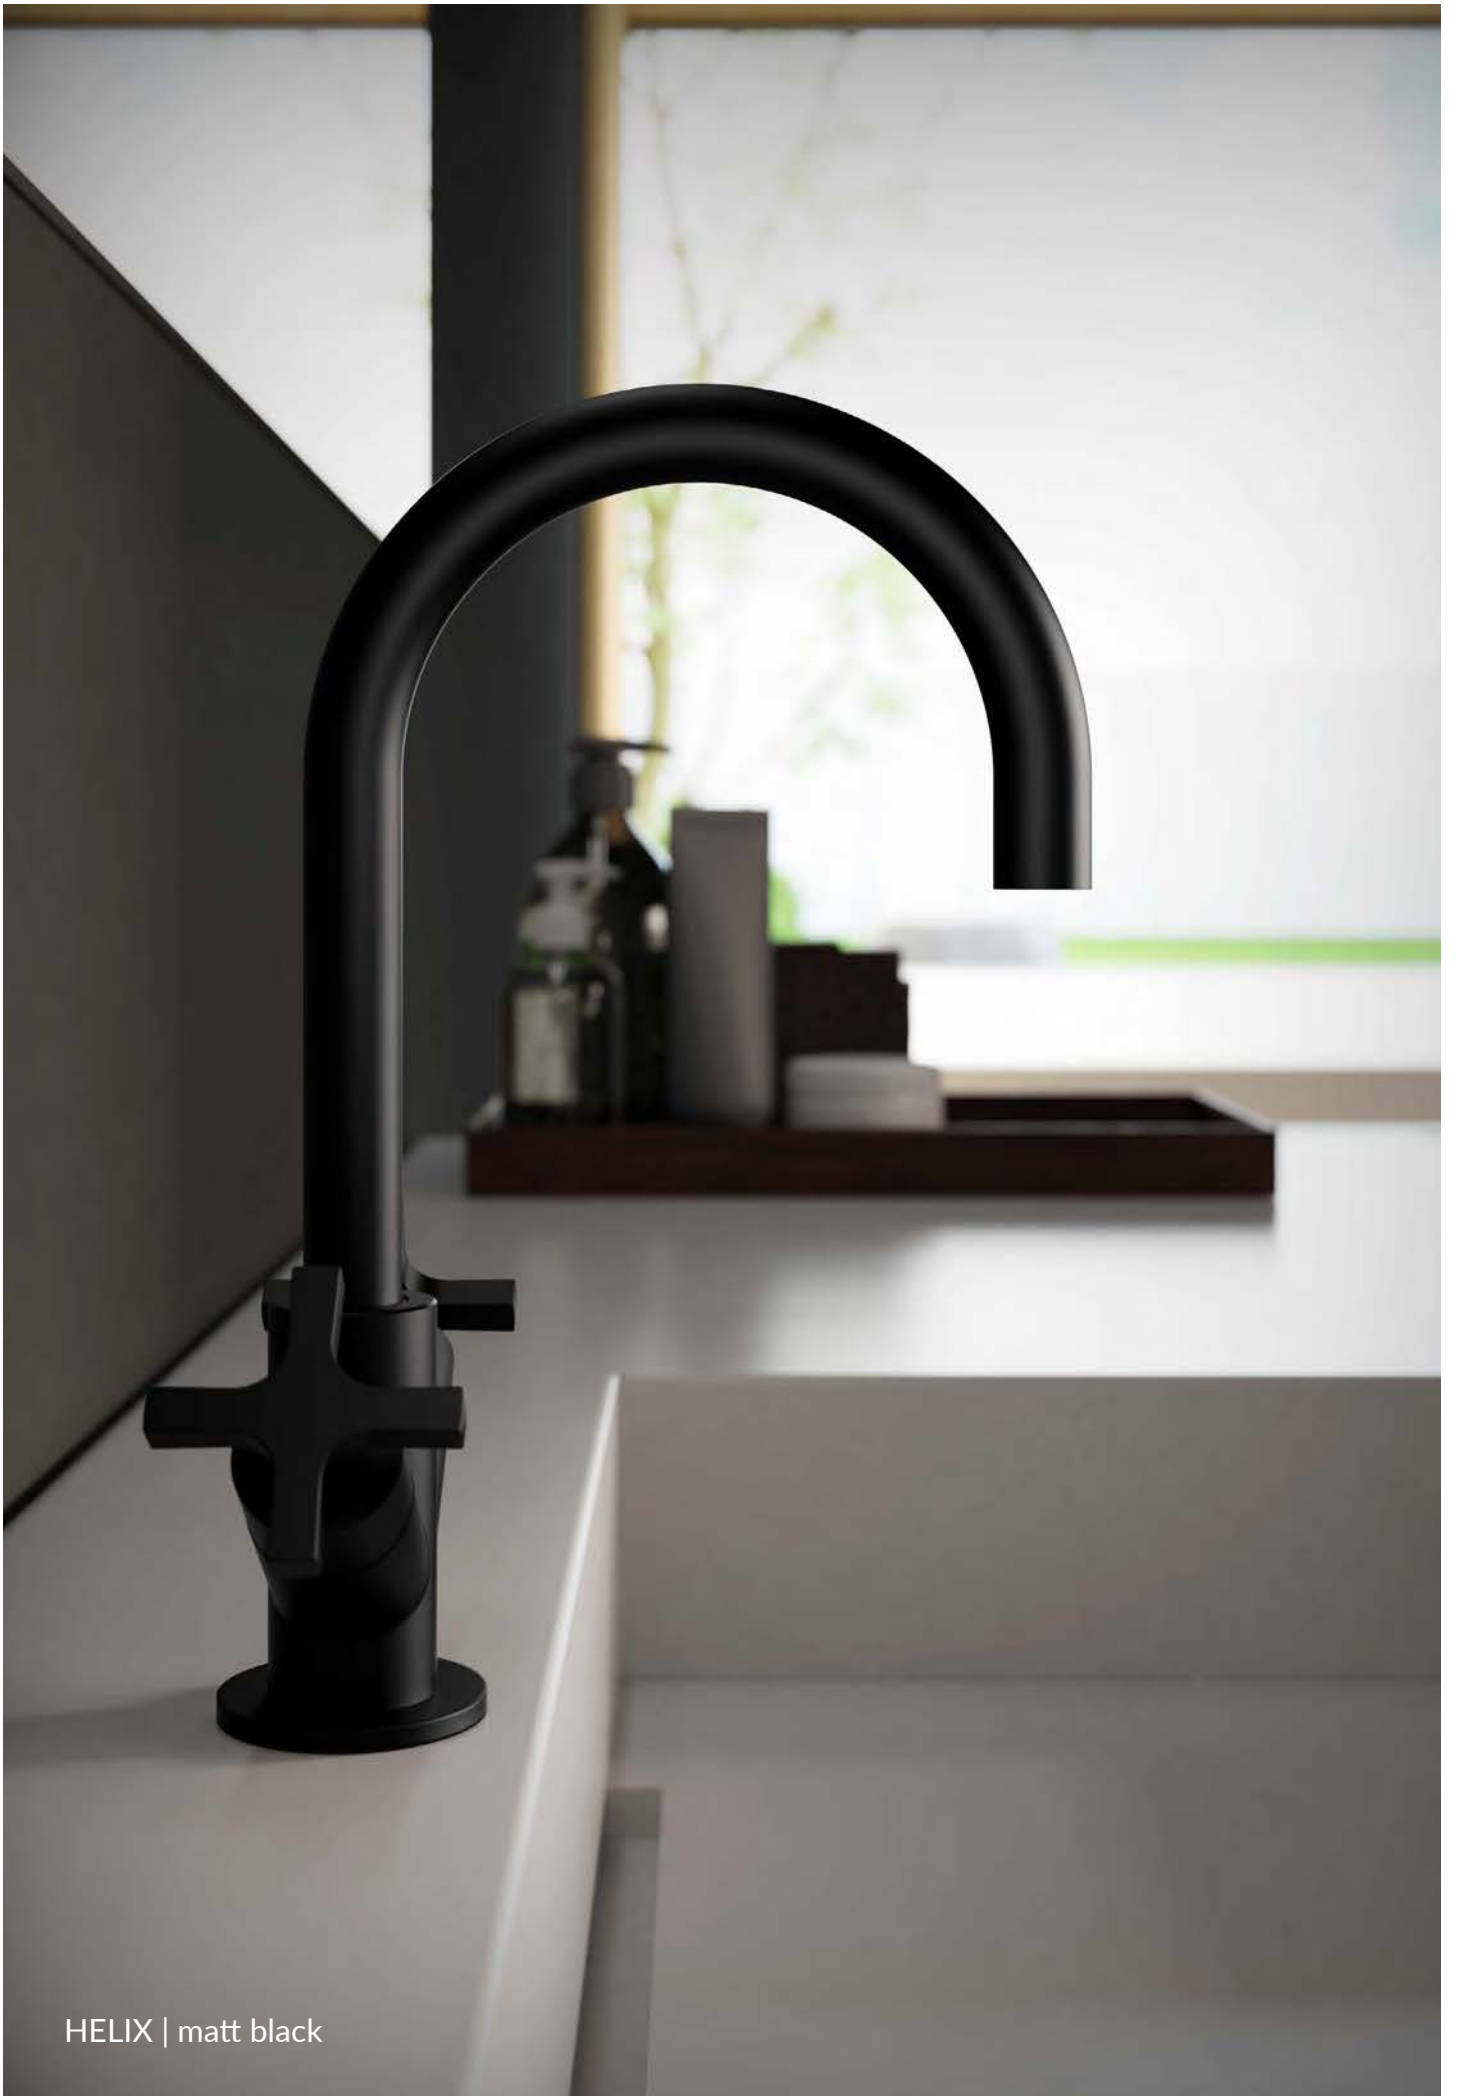

Info

cod. 03223

Dotazione doccia quadra
Square shower set

HELIX

HELIX | bourbon metal

HELIX | bourbon metal

HELIX | soft brass

HELIX | matt black