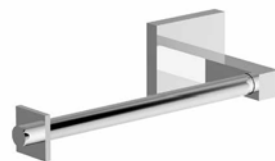

Info

cod. ABQ01

Porta rotolo quadro
Square toilet paper holder