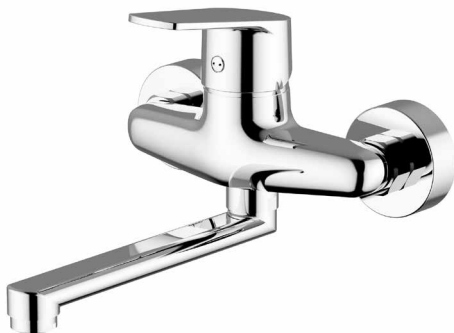

cod. 8C500

SONIC miscelatore lavello a parete
SONIC wall mounted sink mixer

0119100-001
Ø 40

11 | chrome

Info