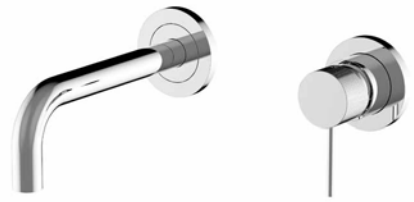

Info

cod. 9J318E

Parti esterne per batteria lavabo parete con
scarico click clack, 2 pezzi - bocca 190mm
*Exposed parts for wall mounted basin mixer
with click clack waste, 2 pieces - 190mm spout*

Compatibile con (vedi da p.184) | Suitable to (see from p.184)
0310400-T02

LAB 3.0

Info

cod. 9J405

Miscelatore bidet con scarico
click clack
Bidet mixer with click clack waste

0118600-001
Ø 25