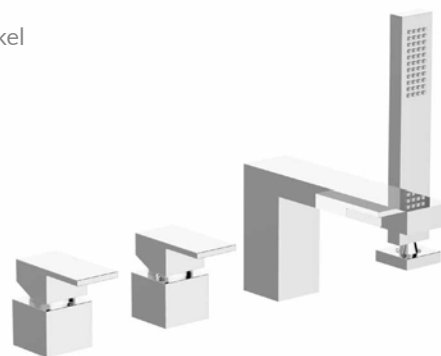

cod. R0007

Parti incassate per piantana vasca da terra
Rough-in parts for floor standing bath column

 0119400-001
Ø 35

EO | brushed nickel
BB | matt black
11 | chrome

Info

cod. 8G154

Batteria bordo vasca 4 fori
Deck mounted 4 holes bath mixer