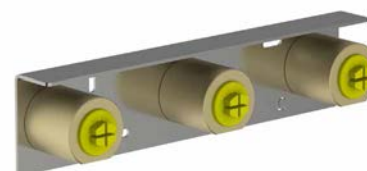

Info

cod. 01561

LOGAN soffione a parete L=395mm Ø30mm con aeratore NEBULA o STREAM
LOGAN wall mounted shower head L=395mm Ø30mm with NEBULA or STREAM aerator

cod.01536 - Aeratore di ricambio NEBULA | *NEBULA aerator*
cod.01535 - Aeratore di ricambio STREAM | *STREAM aerator*

XX Rough-in

NEW