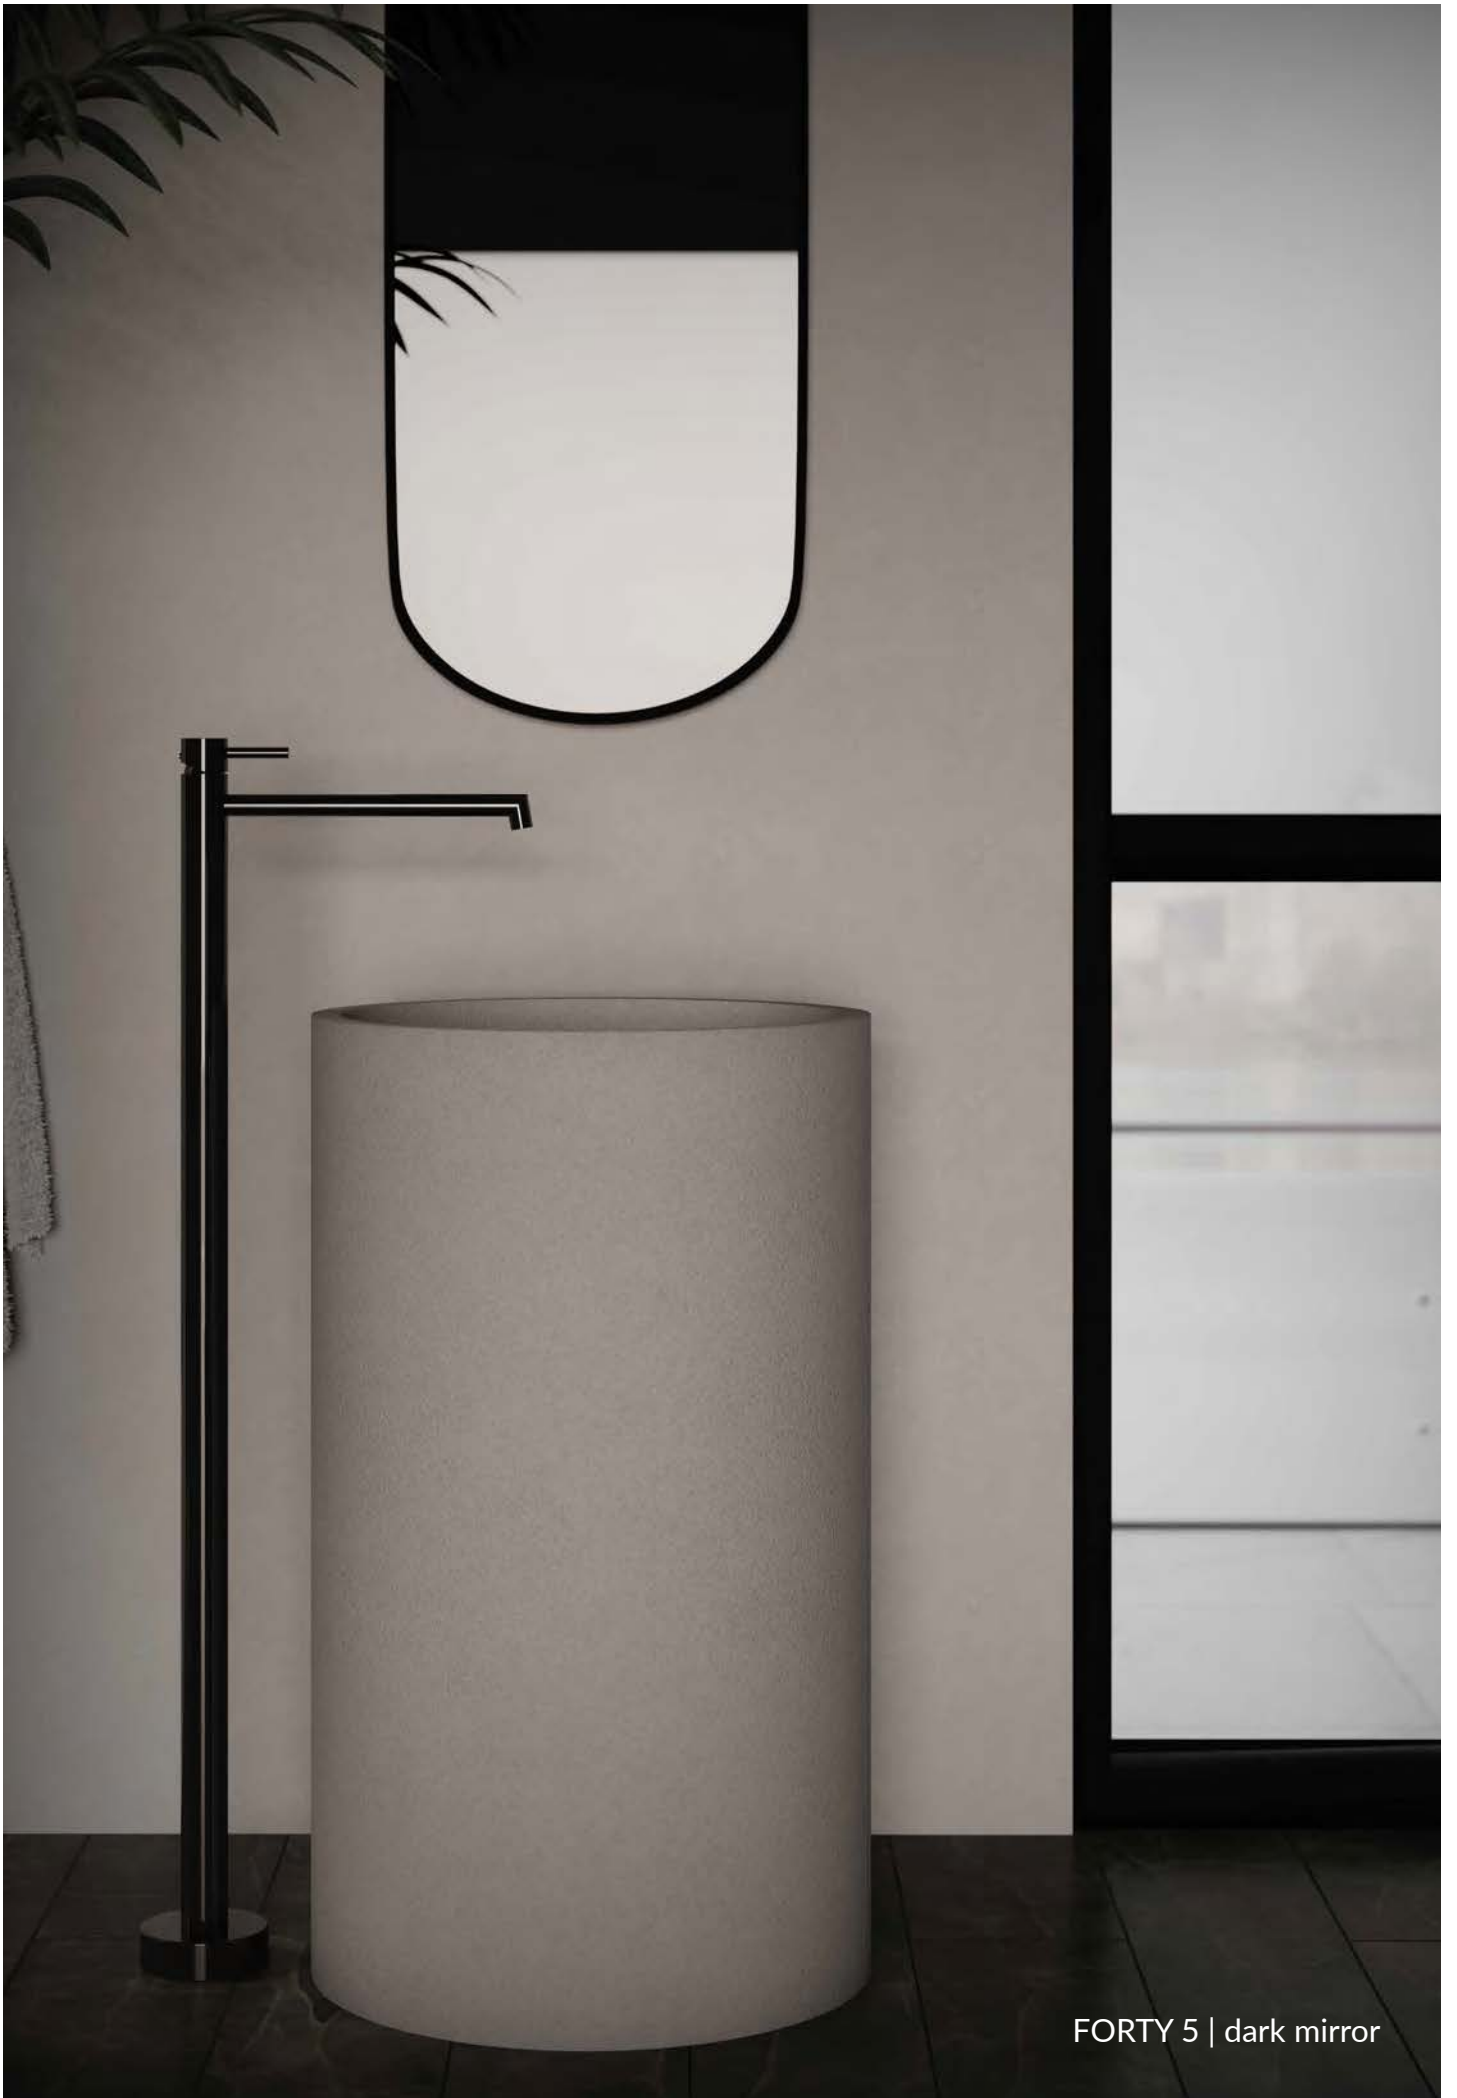

Info

cod. 78272

Asta doccia con presa acqua
Slide bar with water outlet

FORTY 5

FORTY 5 | brushed nickel

NEW

FORTY 5 | obsidian bronze

FORTY 5 | dark mirror