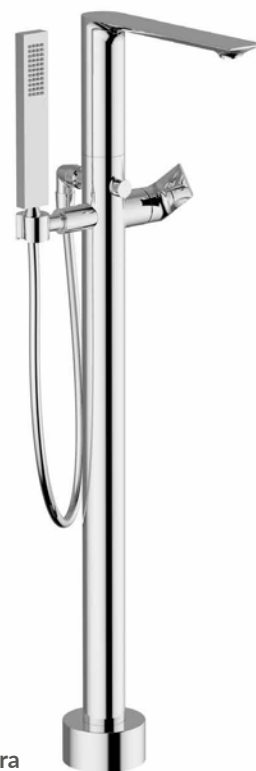

MC | bourbon metal
 SB | soft brass
 EO | brushed nickel
 BB | matt black
 11 | chrome

SB | soft brass
 CO | graphite
 BB | matt black
 11 | chrome

Info

cod. 76155E

HELIX Parti esterne per piantana vasca da terra
HELIX Exposed parts for floor standing bath column