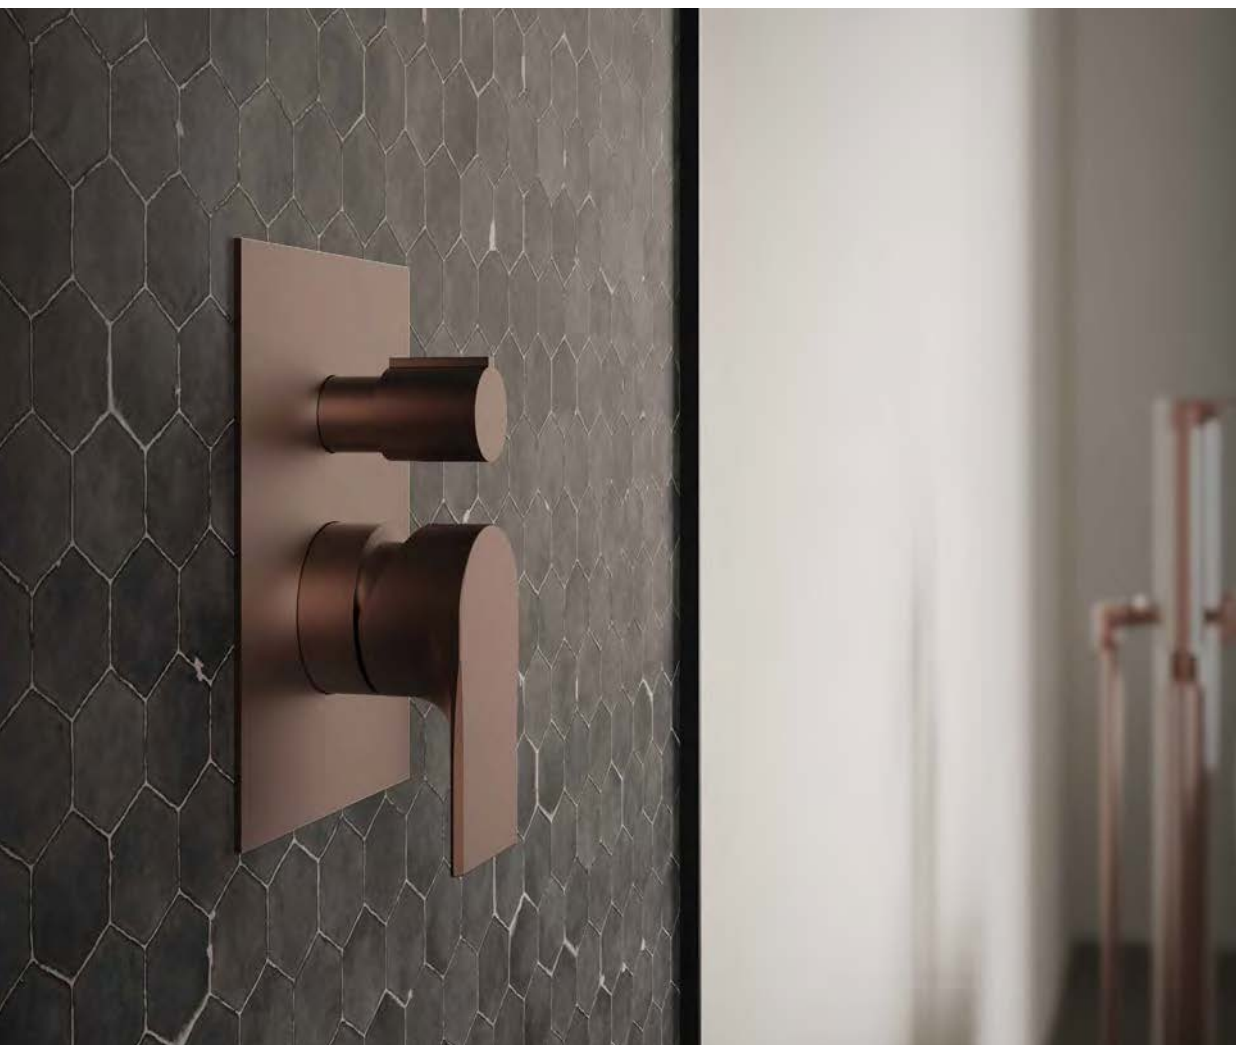

**SISTEMI INCASSO
CONCEALED SYSTEMS**