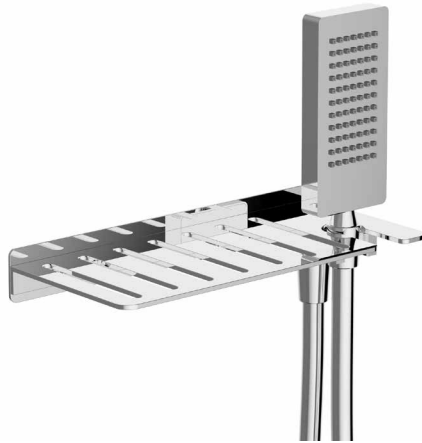

- DM | dark mirror
- MC | bourbon metal
- SB | soft brass
- EO | brushed nickel
- CO | graphite
- BB | matt black
- 11 | chrome

NEW

Info

cod. 03351

Kit doccia DRiiN con mensola e presa acqua
DRiiN shower kit with shelf and water outlet

NEW

Info