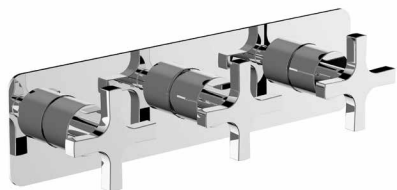

Info

cod. 76016

**Batteria incasso doccia 3 fori
con piastra e deviatore**
*3 holes wall mounted shower mixer
with diverter and plate*

0118700-001 (H) | 0192700-001 (C)
Headwork 90°

Info