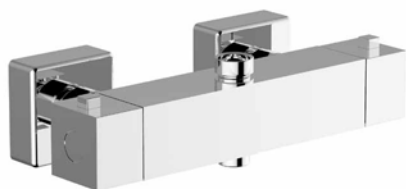

cod. 57257

Miscelatore termostatico esterno
doccia a 2 VIE
*Exposed 2 WAYS thermostatic shower
mixer*

0196700-001 | 0116900-001
Cart. Div. | Thermo. Cart.

11 | chrome

NEW

Info