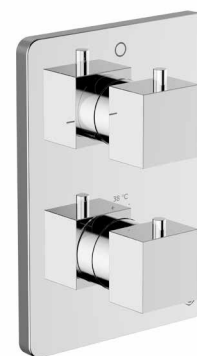

cod. 8G042E

Parti esterne per miscelatore incasso
termostatico con deviatore 2 VIE
*Exposed parts for concealed thermostatic
mixer 2 WAYS*

Compatibile con | Suitable to
INTC2

11 | chrome

Info