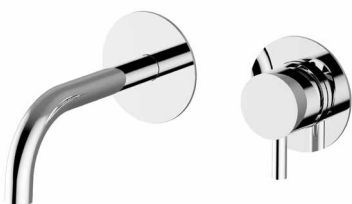

Info

cod. 73318E

Parti esterne per batteria lavabo parete con scarico click clack, 2 pezzi - bocca 165mm
Exposed parts for wall mounted basin mixer with click clack waste, 2 pieces - 165mm spout

Compatibile con (vedi da p.184) | Suitable to (see from p.184)
0310400-T02

Info