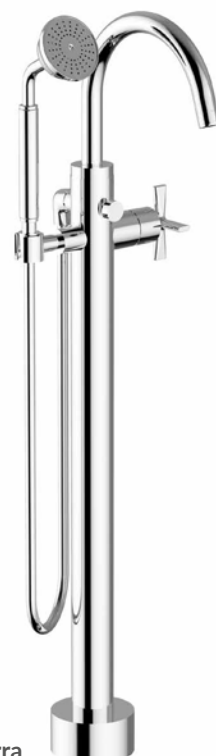

Info

cod. 78155E

FLAP CROSS Parti esterne per piantana vasca da terra
FLAP CROSS Exposed parts for floor standing bath column

cod. R0006

Parti incassate per piantana vasca da terra
Rough-in parts for floor standing bath column