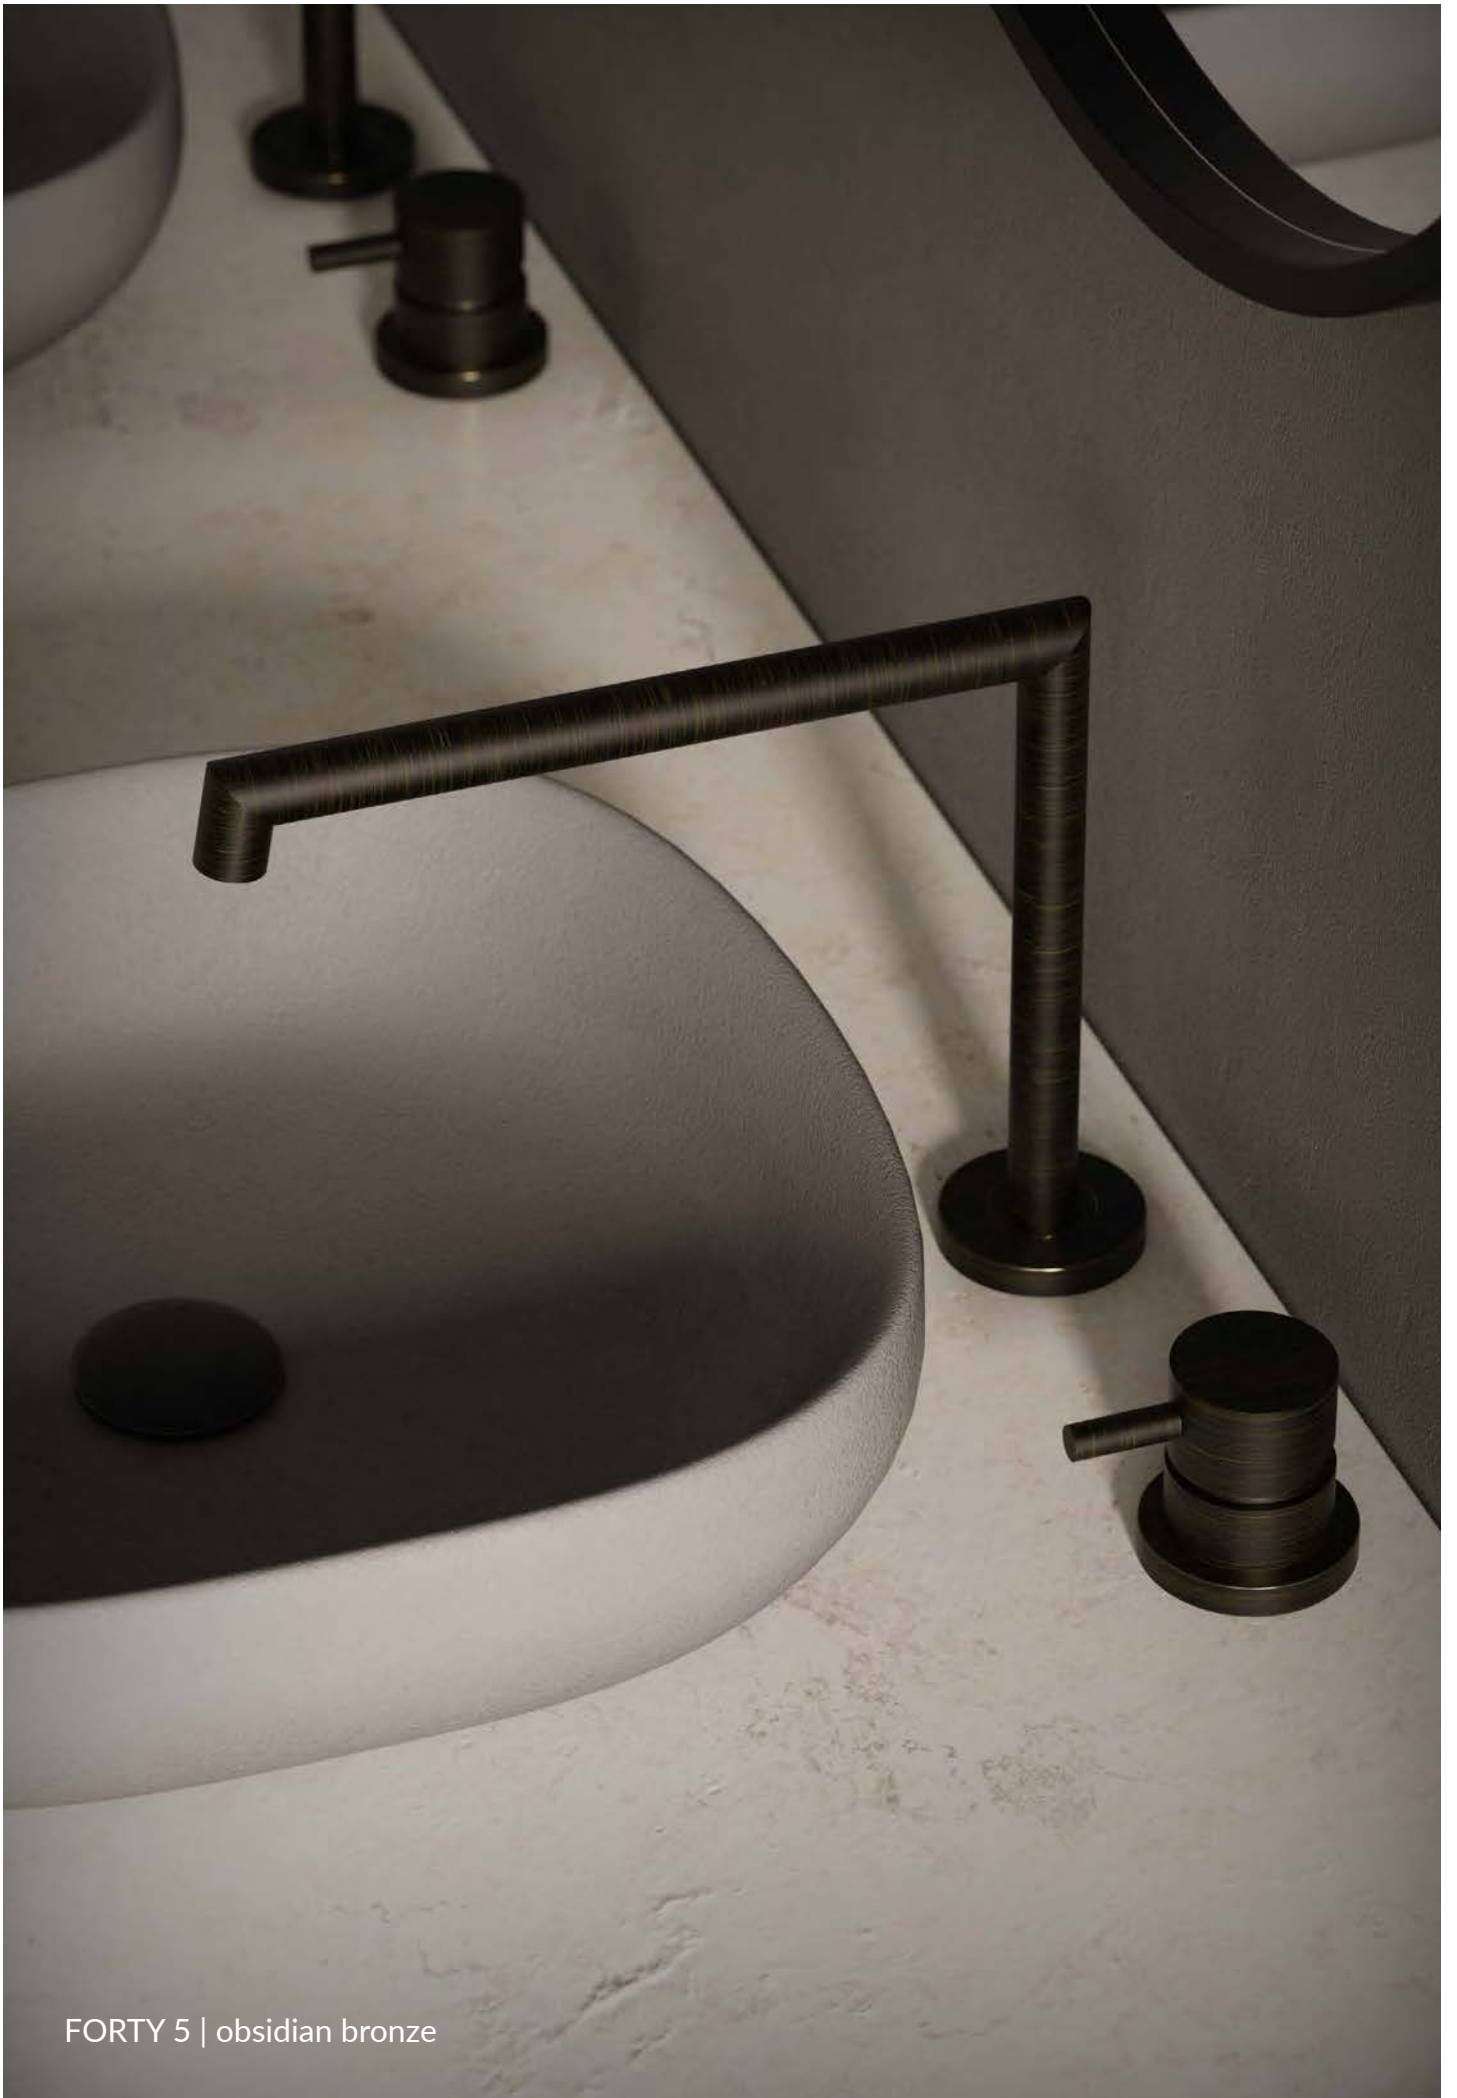

Info

cod. 78272

Asta doccia con presa acqua
Slide bar with water outlet

FORTY 5

FORTY 5 | brushed nickel

NEW

FORTY 5 | obsidian bronze

FORTY 5 | dark mirror