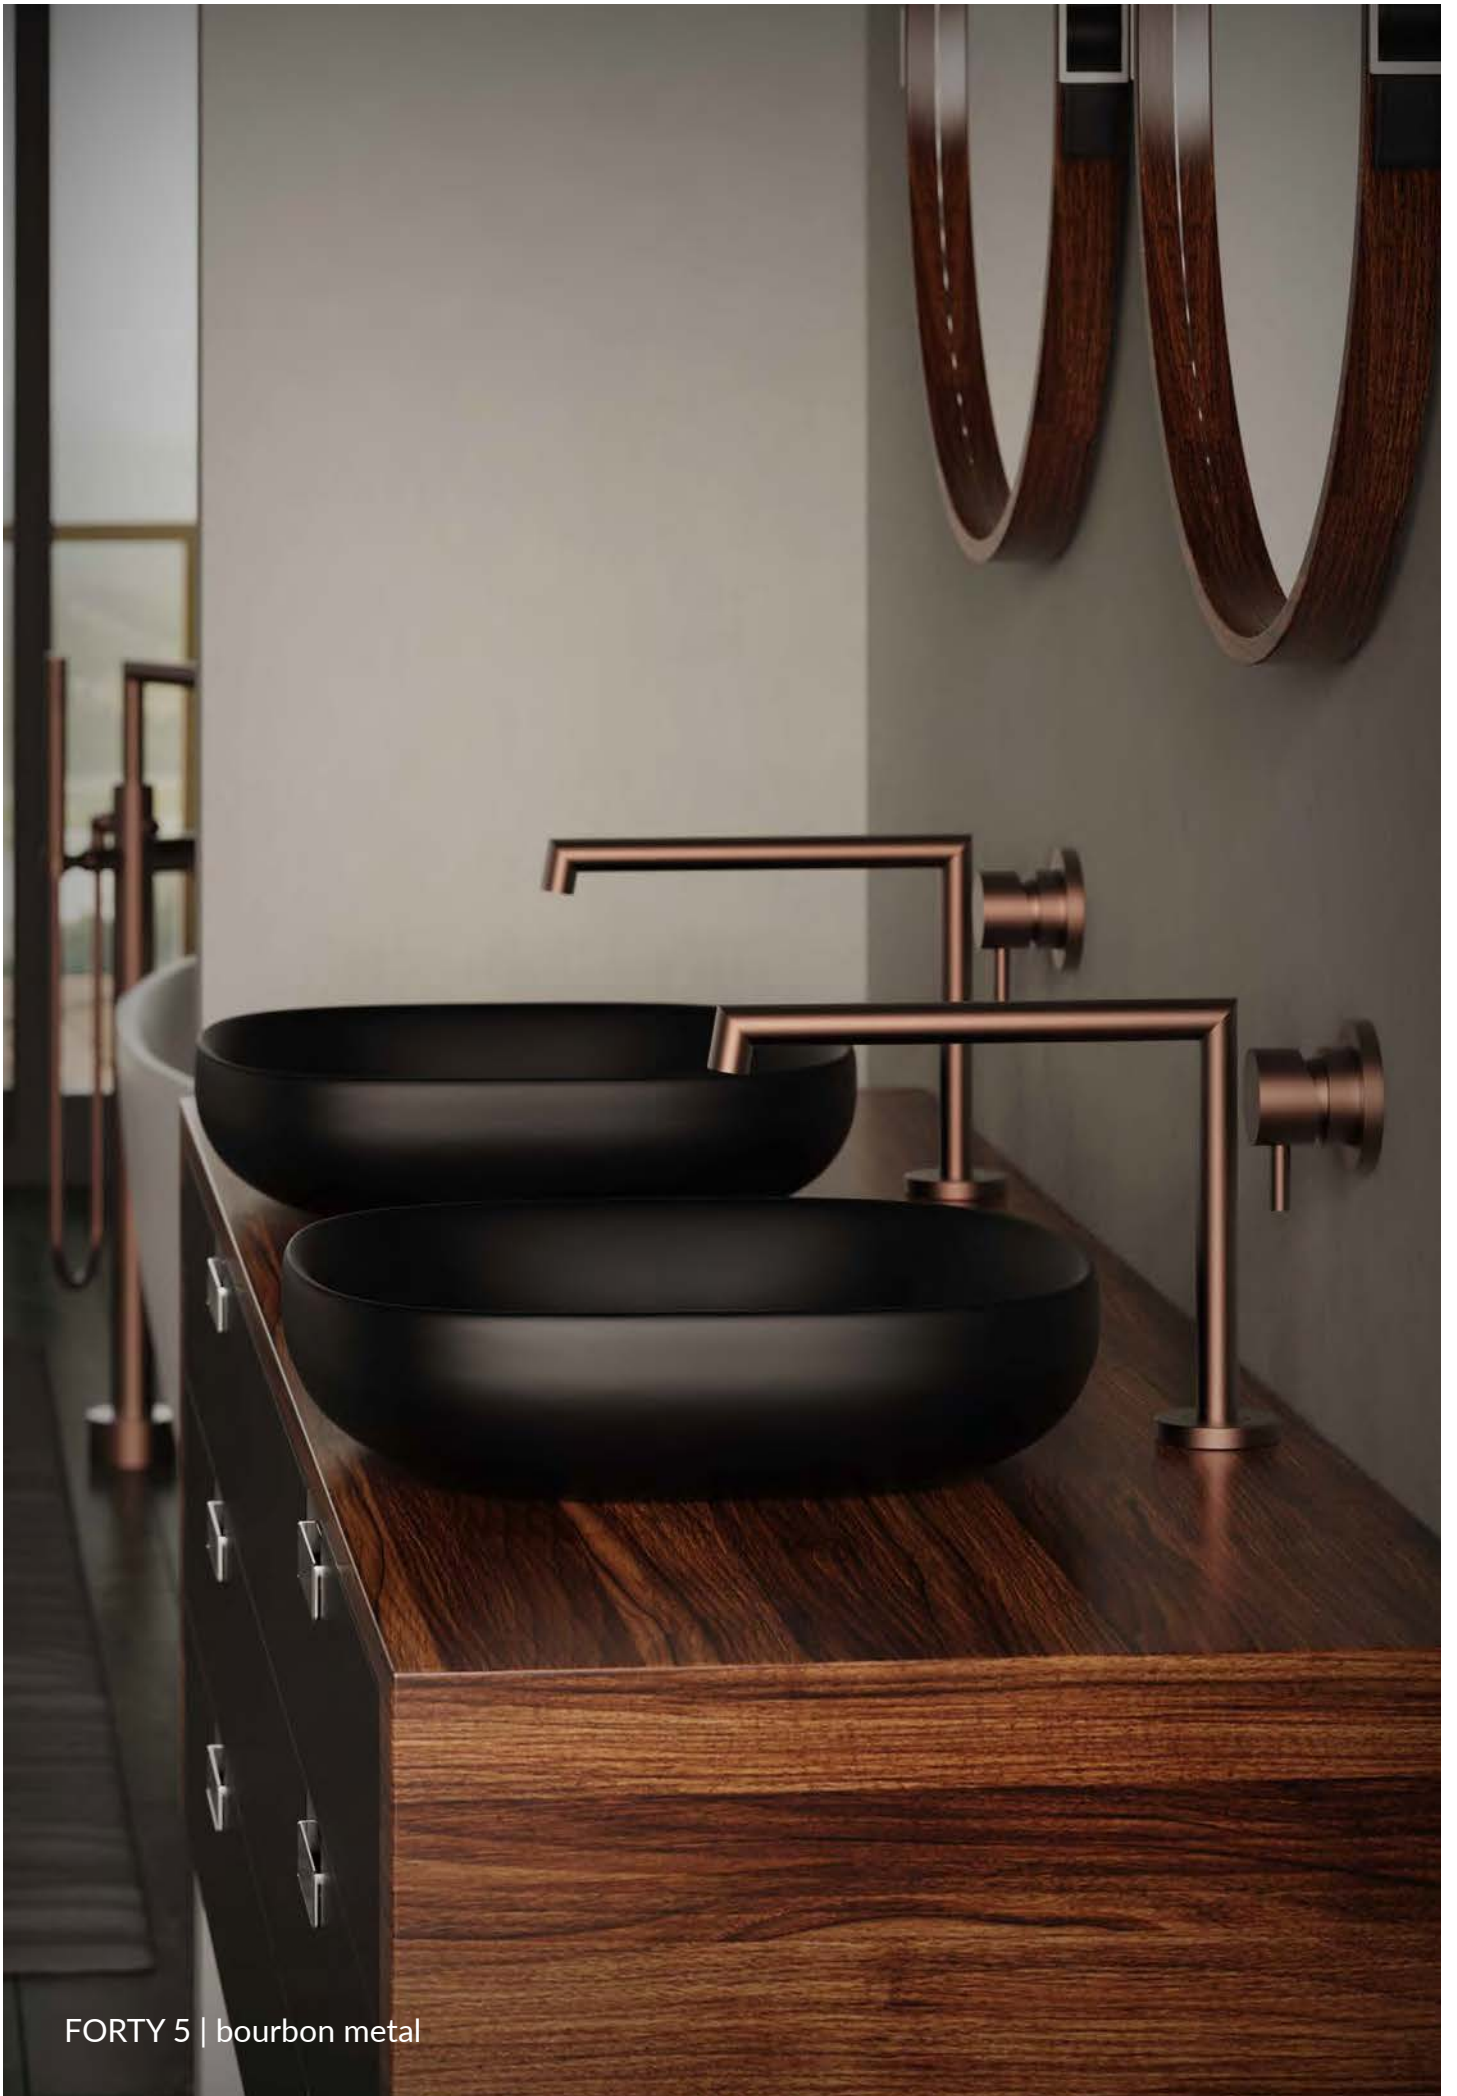

Info

cod. 78272

Asta doccia con presa acqua
Slide bar with water outlet

FORTY 5

FORTY 5 | brushed nickel

NEW

FORTY 5 | obsidian bronze

FORTY 5 | dark mirror