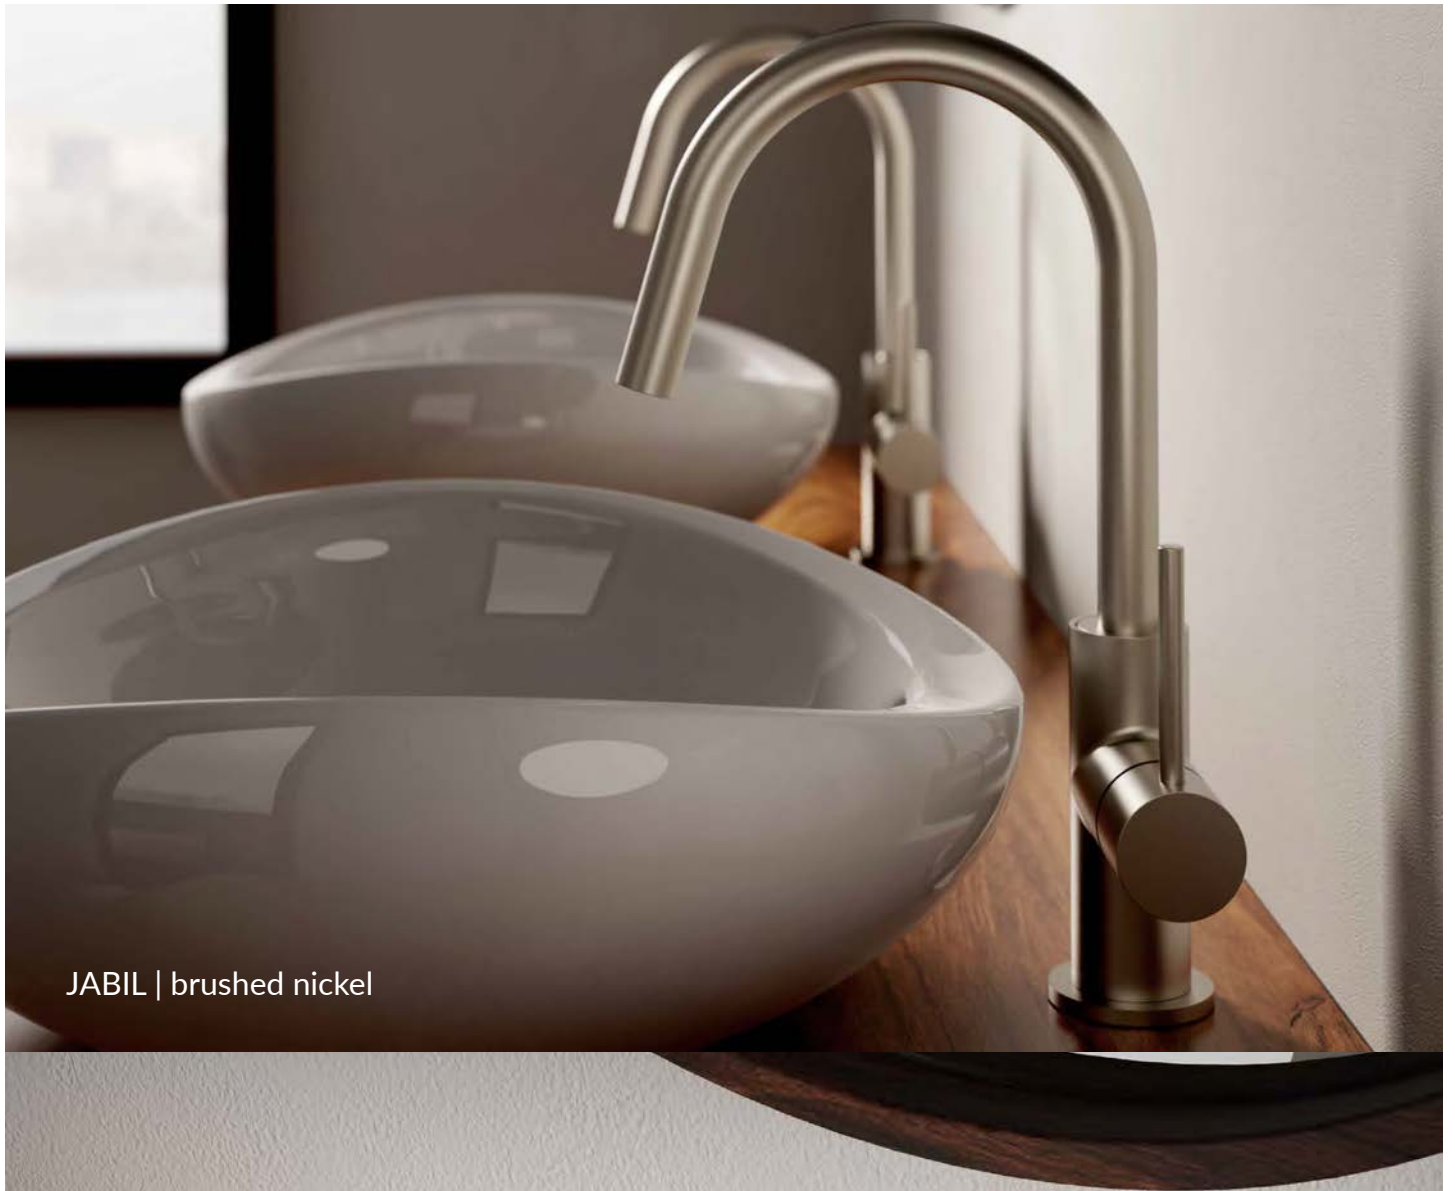

cod. 03313

Sifone colonna quadro
Square bottle trap

JABIL 25/35

JABIL | brushed nickel

JABIL | bourbon metal

JABIL | soft brass

JABIL | brushed nickel

JABIL | matt black