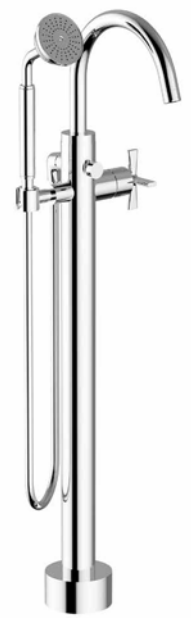

cod. 78155E

Parti esterne per piantana vasca da terra
Exposed parts for floor standing bath column

cod. R0006

Parti incassate per piantana vasca da terra
Rough-in parts for floor standing bath column

0128000-001 | 0119500-001
Cart. Div. | Ø 35

Info