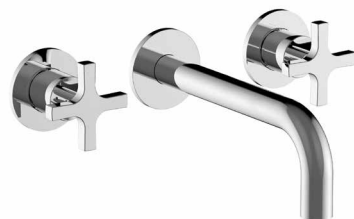

Finiture Finishes

- MC | bourbon metal
- SB | soft brass
- E0 | brushed nickel
- BB | matt black
- 11 | chrome

Info

cod. 76317

**Batteria lavabo 3 fori parete
con scarico click clack**
3 holes wall mounted basin mixer
with click clack waste

0118700-001 (H) | 0192700-001 (C)
Headwork 1/2 | Headwork 90°

Info