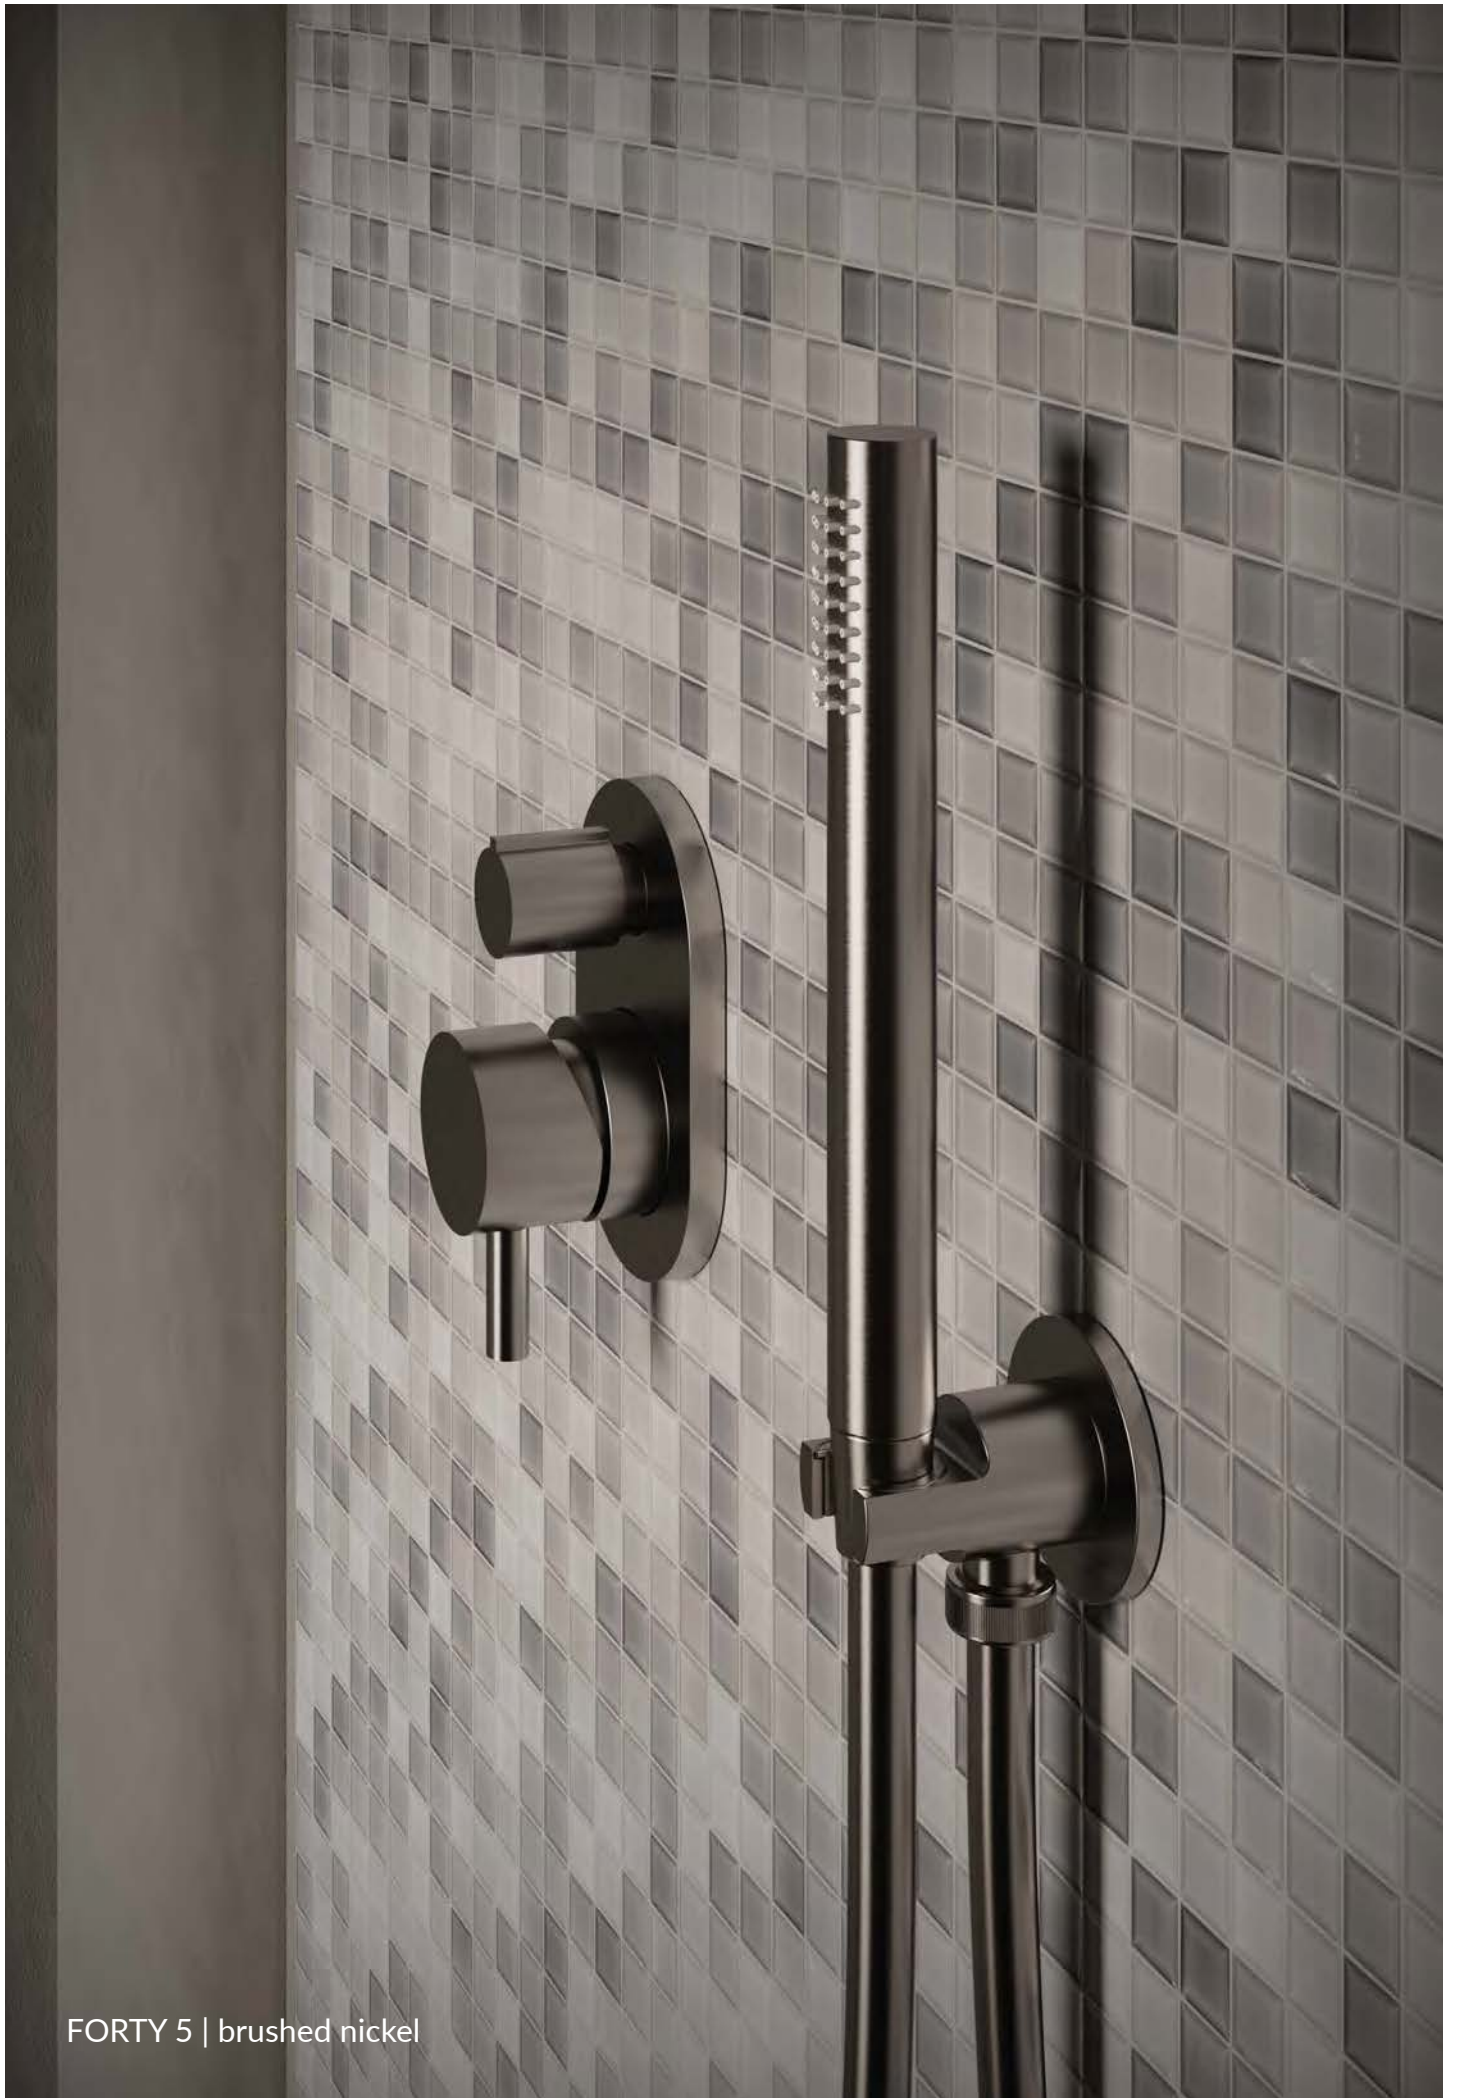

FORTY 5 | matt black

FORTY 5 | brushed nickel