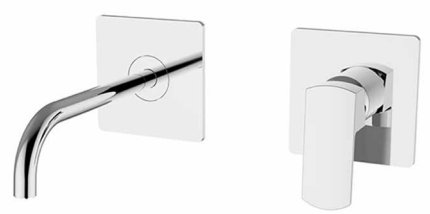

Info

cod. 8E318E

Parti esterne per batteria lavabo parete con scarico click clack, 2 pezzi - bocca 220mm
Exposed parts for wall mounted basin mixer with click clack waste, 2 pieces - 220mm spout

Compatibile con (vedi da p.184) | Suitable to (see from p.184)
0310400-T02

Info