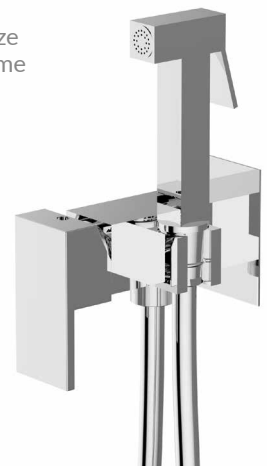

NEW

- BS | obsidian bronze
- DM | dark mirror
- MC | bourbon metal
- SB | soft brass
- EO | brushed nickel
- CO | graphite
- BB | matt black
- 33 | gold
- GG | bronze
- 11 | chrome

Info

cod. 19262

**Miscelatore shut-off quadro
completo**
Square complete shut-off mixer

cod. 19252

**Miscelatore shut-off quadro senza
dotazione doccia**
Square shut-off mixer without shower set