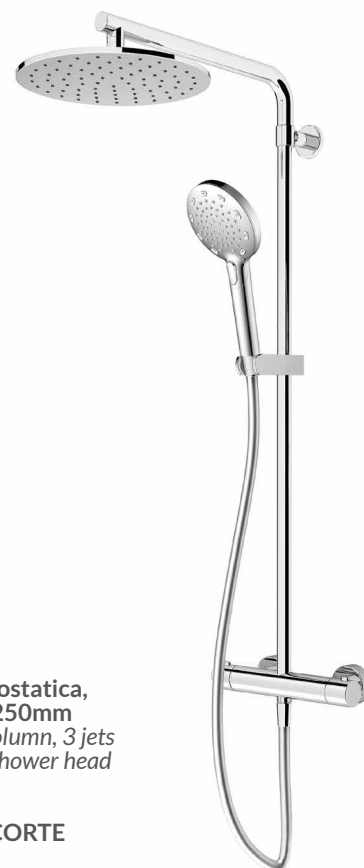

Info

cod. 15264

KYRT colonna doccia termostatica, doccia 3 getti e soffione Ø250mm
KYRT thermostatic shower column, 3 jets hand shower and Ø250mm shower head

FINO A ESAURIMENTO SCORTE
WHILE SUPPLIES LAST

BB | matt black
11 | chrome