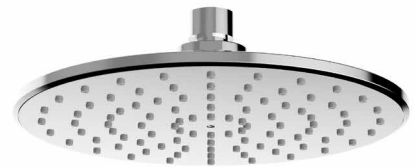

11 | chrome

Info

cod. 09001

Kit doccia tondo 250 LUX completo
LUX 250 round shower kit complete

BB | matt black
11 | chrome

Info

cod. 09004

Kit doccia tondo 220 BASIC completo
BASIC 220 round shower kit complete