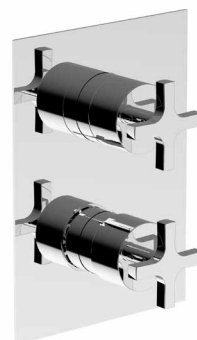

Info

cod. 76045

Incasso termostatico 2 VIE completo
*Complete concealed thermostatic mixer
2 WAYS*

 **0130000-001 - 0116900-001**
Cart. Div. | Cart. Therm. (10x24)

Info

cod. 76272

Asta doccia con presa acqua
Slide bar with water outlet