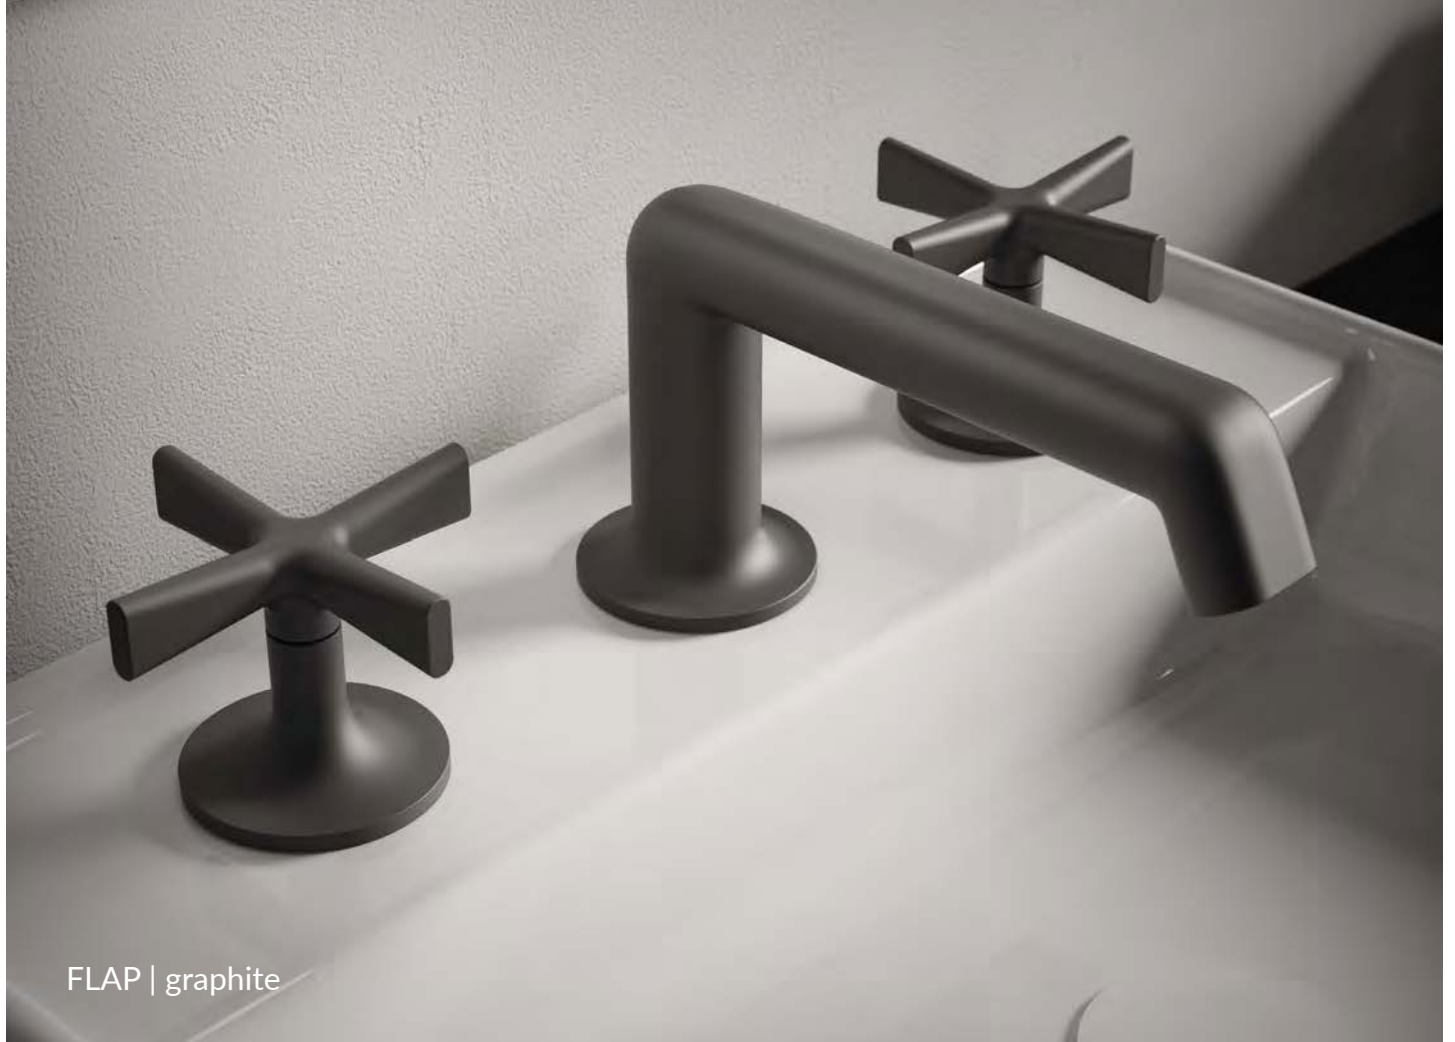

FLAP | soft brass

FLAP | matt black

FLAP | graphite