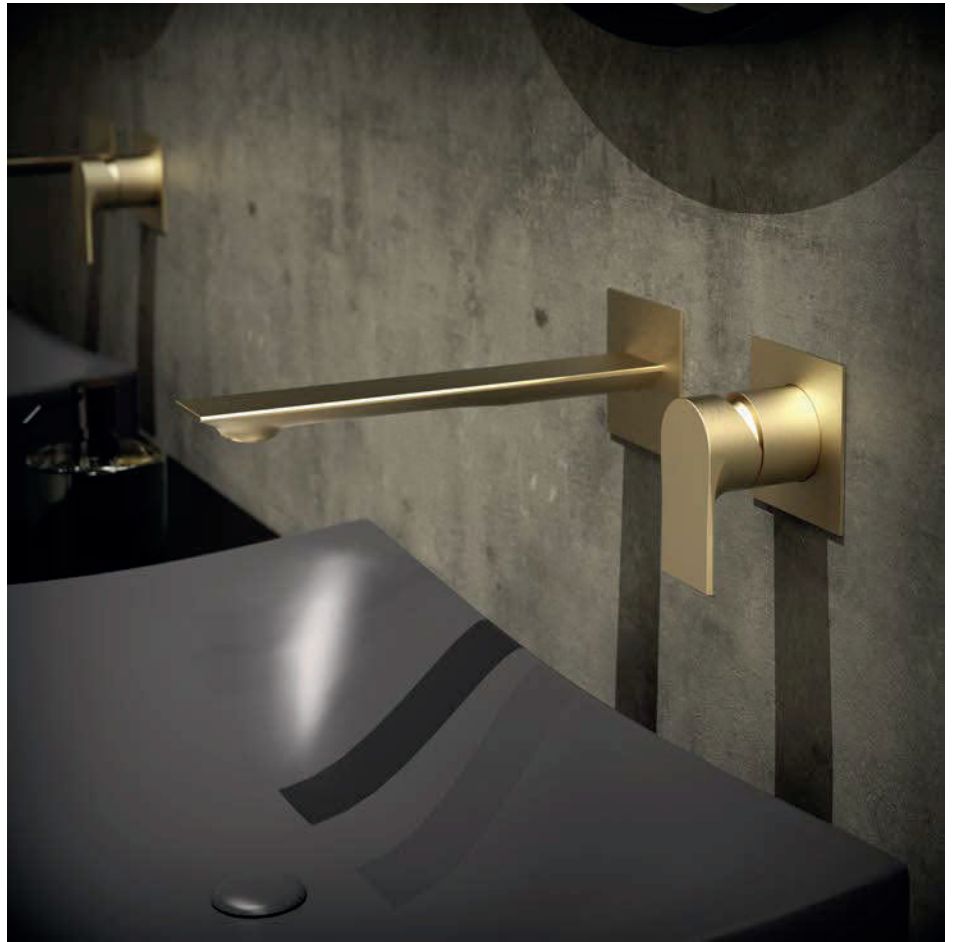

SLOPE | dark mirror
art. 9H341SM/562
miscelatore alto

SLOPE | brushed nickel
art. 9H341E0/530
miscelatore alto

SLOPE | soft brass
bocca cm. 22
art. 9H318ESB/400
parte incasso
0310400-T02/162

SLOPE | matt black
art. 9H301BB/270