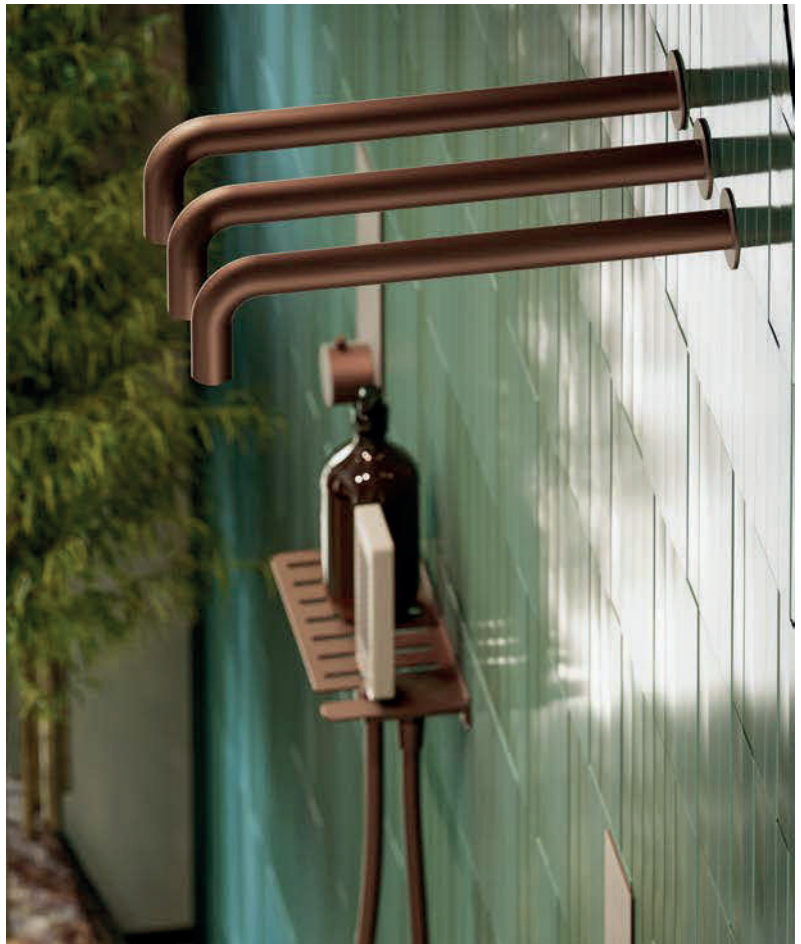

LOGAN I bourbon metal
comando incasso termostatico/1516
soffioni con collettore/2805
kit DRIIN con mensola/620