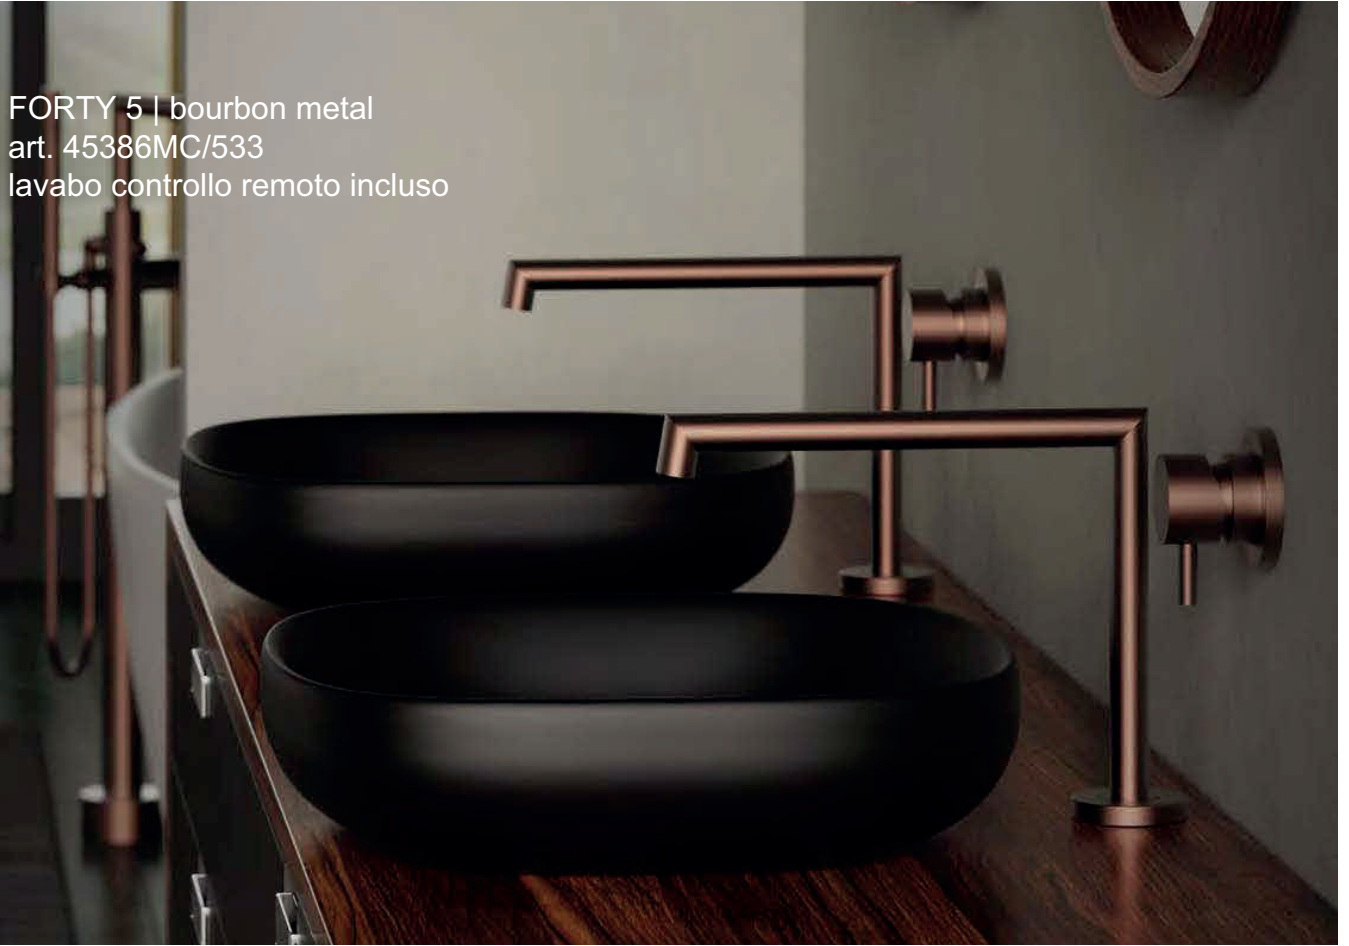

SLOPE | cromo
art. 9H155E11/1460
piantana vasca

PARTE INCASSO
art. R0006/162

FORTY 5 | bourbon metal
art. 45386MC/533
lavabo controllo remoto incluso

FORTY 5 | bourbon metal
art. 45335MC/401
lavabo medio