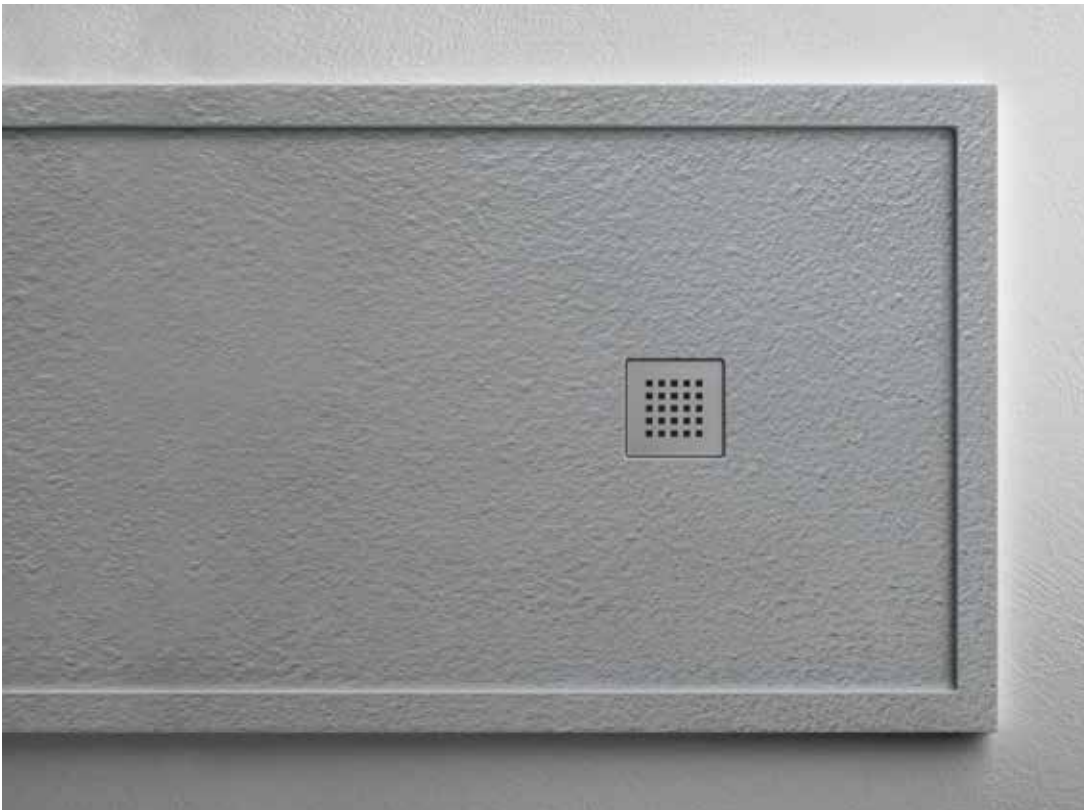

Outline Pietra Cenere e Antracite.

Outline Ash and Anthracite Stone.

OUTLINE

Piatto doccia completo di griglia copripiletta in acciaio inossidabile.
Finitura antibatterica e antiscivolo.
Adattabile a tutti gli spazi grazie alla possibilità di realizzare tagli su misura.

Installazione:

In appoggio su pavimento.
A filo pavimento.

Accessori:

Piletta orizzontale standard H. 54 mm per foro diam. 90 mm.
Piletta verticale a richiesta H. 96 mm per foro diam. 90 mm.

Dimensioni:

Spessore: 3 cm.

Shower tray complete with stainless steel drain cover grid.
Antibacterial and non-slip finish.
Adaptable to all spaces thanks to the possibility of making custom cuts.

Installation:

Resting on the floor.
Flush with the floor.

Accessories:

Standard horizontal Waste H. 54 mm for hole diam. 90 mm.
On request vertical drain H. 96 mm for hole diam. 90 mm.

Dimension:

Thickness: 3 cm.

Copripiletta / Drain cover

Un lato acciaio
One side steel

Un lato verniciato
One side colored

	100	120	140
70			•
80	•	•	•

Finiture | Textures

Pietra
Stone

Colori | Colors

Bianco
White

Antracite
Anthracite

Grigio
Grey

Creta
Clay

Tortora
Dove

Cenere
Ash