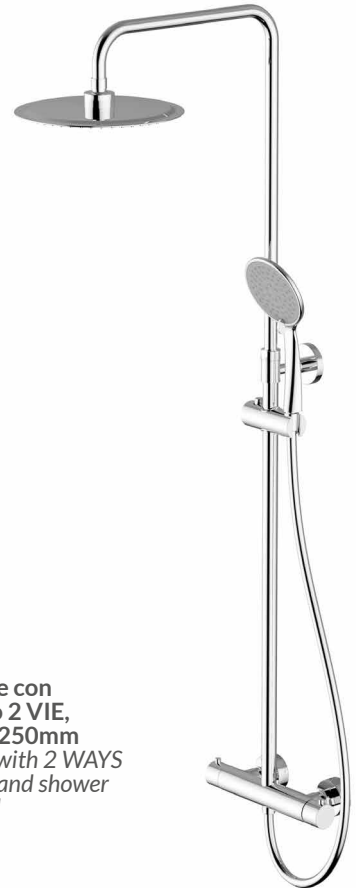

- BS | obsidian bronze
- DM | dark mirror
- MC | bourbon metal
- SB | soft brass
- EO | brushed nickel
- CO | graphite
- BB | matt black
- 33 | gold
- 11 | chrome

Info

cod. 15379

Colonna doccia regolabile con deviatore e kit di collegamento, doccia 1 getto e soffione 250x250mm
Adjustable shower column with diverter and connection kit, 1 jet hand shower and 250x250mm shower head

- BB | matt black
- 11 | chrome

Info

cod. 15374

Colonna doccia regolabile con miscelatore termostatico 2 VIE, doccia 3 getti, soffione Ø250mm
Adjustable shower column with 2 WAYS thermostatic mixer, 3 jets hand shower and Ø250mm shower head

- BS | obsidian bronze
- DM | dark mirror
- MC | bourbon metal
- SB | soft brass
- EO | brushed nickel
- CO | graphite
- BB | matt black
- 33 | gold
- 11 | chrome

Info

cod. 15378

Colonna doccia regolabile con miscelatore termostatico 2 VIE, doccia 1 getto, soffione Ø250mm
Adjustable shower column with 2 ways thermostatic mixer, 1 jet hand shower and Ø250mm shower head

- BB | matt black
- 11 | chrome

Info

cod. 15371

Colonna doccia regolabile con miscelatore doccia 2 VIE, doccia 3 getti, soffione Ø250mm
Adjustable shower column with 2 WAYS shower mixer, 3 jets hand shower and Ø250mm shower head