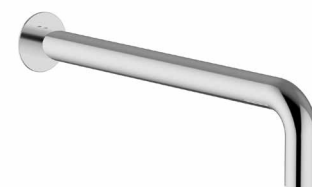

Info

cod. 15634

Sistema doccia miscelatore 2 VIE con comandi a pulsante, presa acqua, dotazione quadra, soffione 250x250mm
2 WAYS push button controls shower system with water outlet, square shower set, 250x250mm shower head

- DM | dark mirror
- MC | bourbon metal
- SB | soft brass
- EO | brushed nickel
- CO | graphite
- BB | matt black
- 11 | chrome

NEW

Info

cod. 15640

Sistema doccia miscelatore incasso 2 VIE rotativo completo, soffione LOGAN e DRiIN dotazione doccia con mensola
Concealed 2 WAYS complete shower system with SPIN diverter, LOGAN shower head and DRiIN shower set with shelf

- DM | dark mirror
- MC | bourbon metal
- SB | soft brass
- EO | brushed nickel
- CO | graphite
- BB | matt black
- 11 | chrome