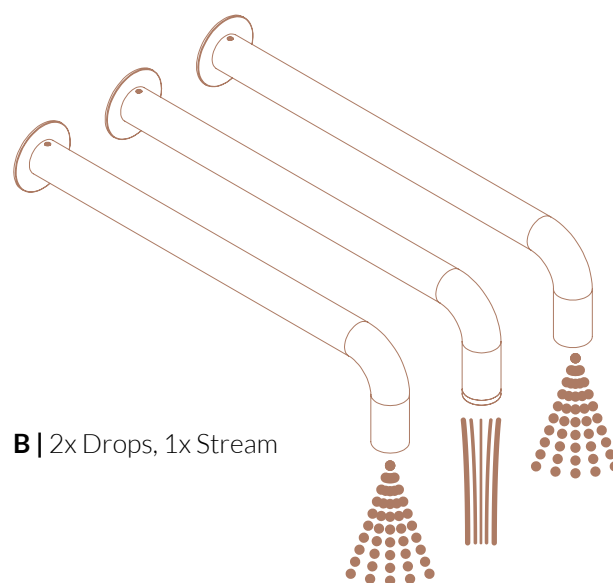

B | 2x Drops, 1x Stream

Informazioni tecniche

LOGAN sistema doccia - 3 bracci

- Pressione minima consigliata: 2 bar
- Pressione ottimale: 3 bar
- Nel caso di sistemi doccia con comandi a pulsante, è possibile accendere contemporaneamente i 3 soffioni, ma si avrà una riduzione della portata

Aeratore NEBULA:

- Va utilizzato solamente con impianti che erogano acqua potabile
- Dopo lo spegnimento dell'acqua, il flusso prosegue per alcuni secondi fino alla perdita di pressione

Aeratore DROPS:

- L'aeratore è basculante, quindi il getto può essere leggermente direzionato

Technical info

LOGAN wall mounted shower head - 3 arms

- Recommended minimum pressure: 1 bar
- Optimal pressure: 3 bar
- In case of shower systems with push-button controls, it is possible to turn on the 3 shower heads at the same time, but there will be a reduction in flow rate

NEBULA aerator:

- Only with drinking water systems
- After the water is turned off, the flow continues for a few seconds until pressure is lost

DROPS aerator:

- The aerator is movable, so the jet can be slightly directed