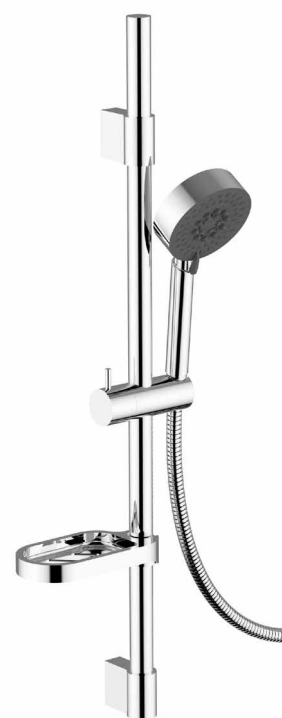

11 | chrome

Info

cod. 15355

Asta doccia REGOLO SQUARE
 regolabile L max=700mm, doccia 3
 getti, flessibile L=1500mm
 REGOLO SQUARE adjustable slide
 bar L=700mm, 3 jets hand shower,
 L=1500mm flexible hose

BS | obsidian bronze
 DM | dark mirror
 MC | bourbon metal
 SB | soft brass
 E0 | brushed nickel
 CO | graphite
 BB | matt black
 33 | gold
 11 | chrome

Info

cod. 15276

Asta doccia minimale regolabile
 tonda, L max=800mm, doccia 1 getto,
 flessibile L=1500mm
 Adjustable round slide bar, max
 L=800mm, 1 jet hand shower,
 L=1500mm flexible hose

11 | chrome

Info

cod. 15354

Asta doccia REGOLO ROUND
 regolabile L max=752mm, doccia
 5 getti, flessibile L=1500mm e
 portasapone
 REGOLO ROUND adjustable slide bar
 L max=752mm, 5 jets hand shower,
 L=1500mm flexible hose and soap
 holder