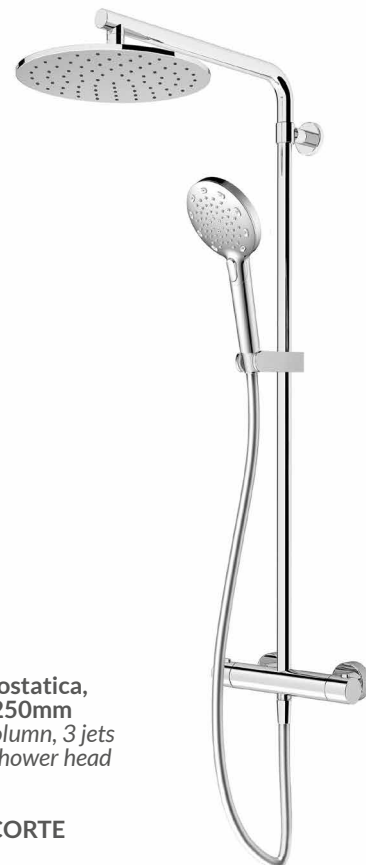

Info

cod. 15264

KYRT colonna doccia termostatica, doccia 3 getti e soffione Ø250mm
KYRT thermostatic shower column, 3 jets hand shower and Ø250mm shower head

**FINO A ESAURIMENTO SCORTE
WHILE SUPPLIES LAST**

BB | matt black
11 | chrome