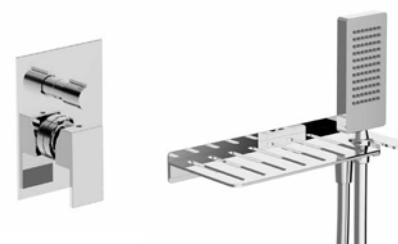

Info

cod. 15634

Sistema doccia miscelatore 2 VIE con comandi a pulsante, presa acqua, dotazione quadra, soffione 250x250mm
2 WAYS push button controls shower system with water outlet, square shower set, 250x250mm shower head

- DM | dark mirror
- MC | bourbon metal
- SB | soft brass
- EO | brushed nickel
- CO | graphite
- BB | matt black
- 11 | chrome