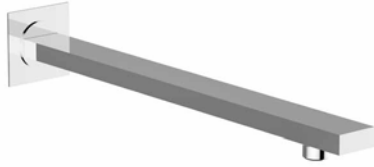

BRACCI DOCCIA | SHOWER ARMS

BS | obsidian bronze
DM | dark mirror
MC | bourbon metal
SB | soft brass
EO | brushed nickel
CO | graphite
BB | matt black
33 | gold
11 | chrome

Info

cod. 03244

Braccio doccia parete rettangolare L=380mm
Wall mounted rectangular shower arm L=380mm

BS | obsidian bronze
DM | dark mirror
MC | bourbon metal
SB | soft brass
EO | brushed nickel
CO | graphite
BB | matt black
33 | gold
11 | chrome

Info