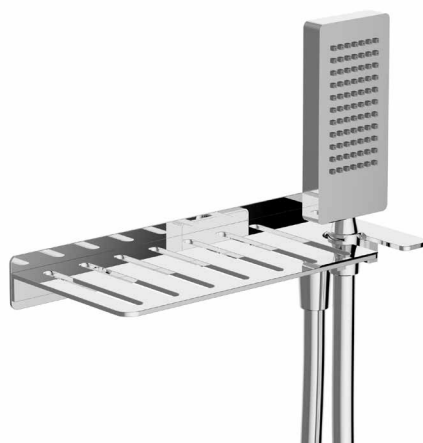

NEW

DM | dark mirror
MC | bourbon metal
SB | soft brass
EO | brushed nickel
CO | graphite
BB | matt black
11 | chrome

Info

cod. 03351

Kit doccia DRiiN con mensola e presa acqua
DRiiN shower kit with shelf and water outlet

NEW

Info