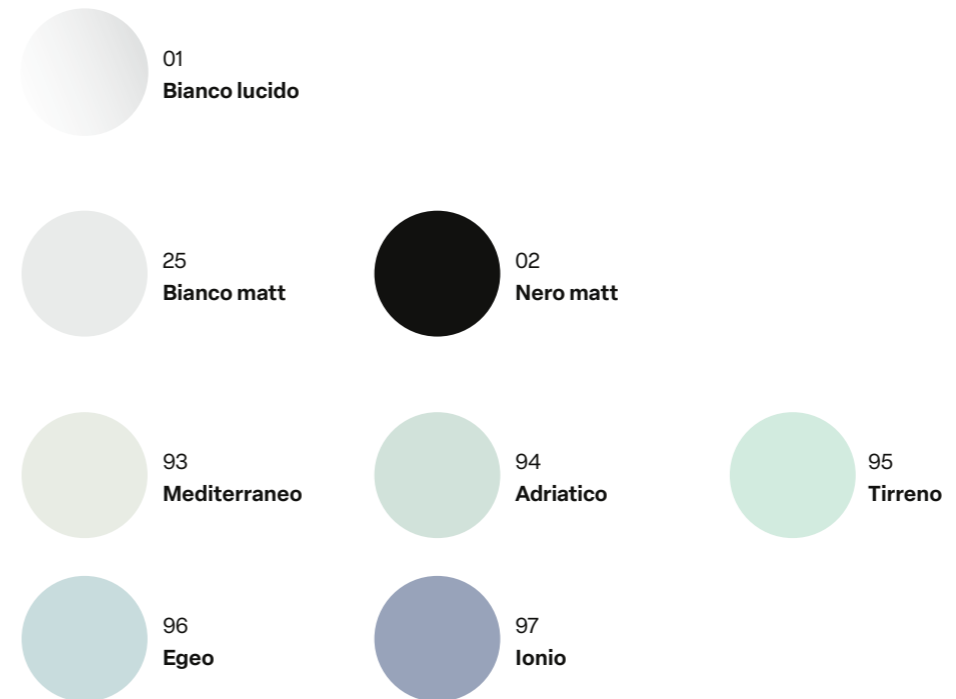

Concept and art direction:
Hangar Design Group

HATRIA

Cartoncino

GAMMA COLORE

SMALTO ALCHEMY
OPACO

SMALTO RAINBOW
LUCIDO

SMALTO AQUA
Semi-lucido
by Piero Lissoni