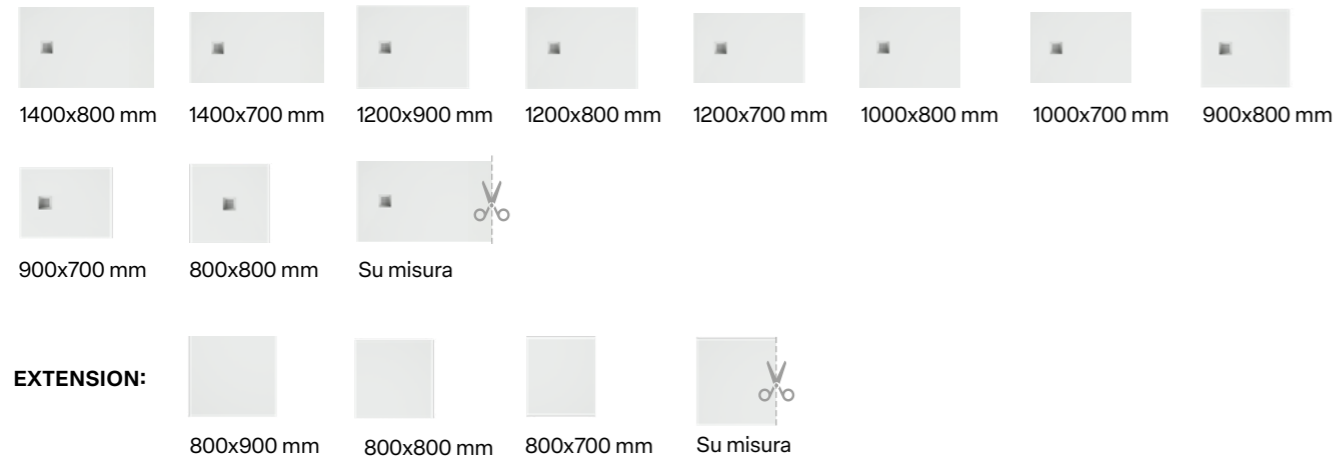

SPECIFICHE PRODOTTO

PRODUCT SPECIFICATIONS

DIMENSIONI SIZES

FINITURE FINISHES

COLORI COLORS