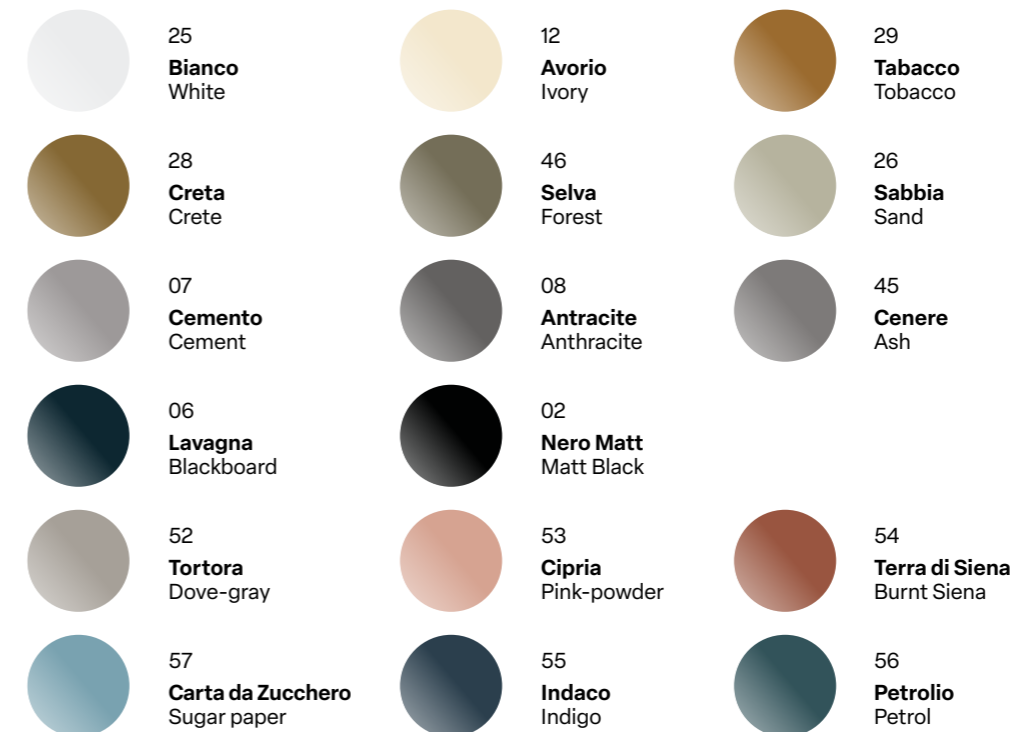

FINITURE LAVABI WASHBASINS FINISHES

SMALTO ALCHEMY
OPACO
MATT

SMALTO RAINBOW
LUCIDO
GLOSSY

FINITURE MOBILE FURNITURE FINISHES

FINITURE MOBILE - CONTENITORE/RIPIANI FURNITURE FINISHES - CABINET/SHELVES

SEMI-GLOSS