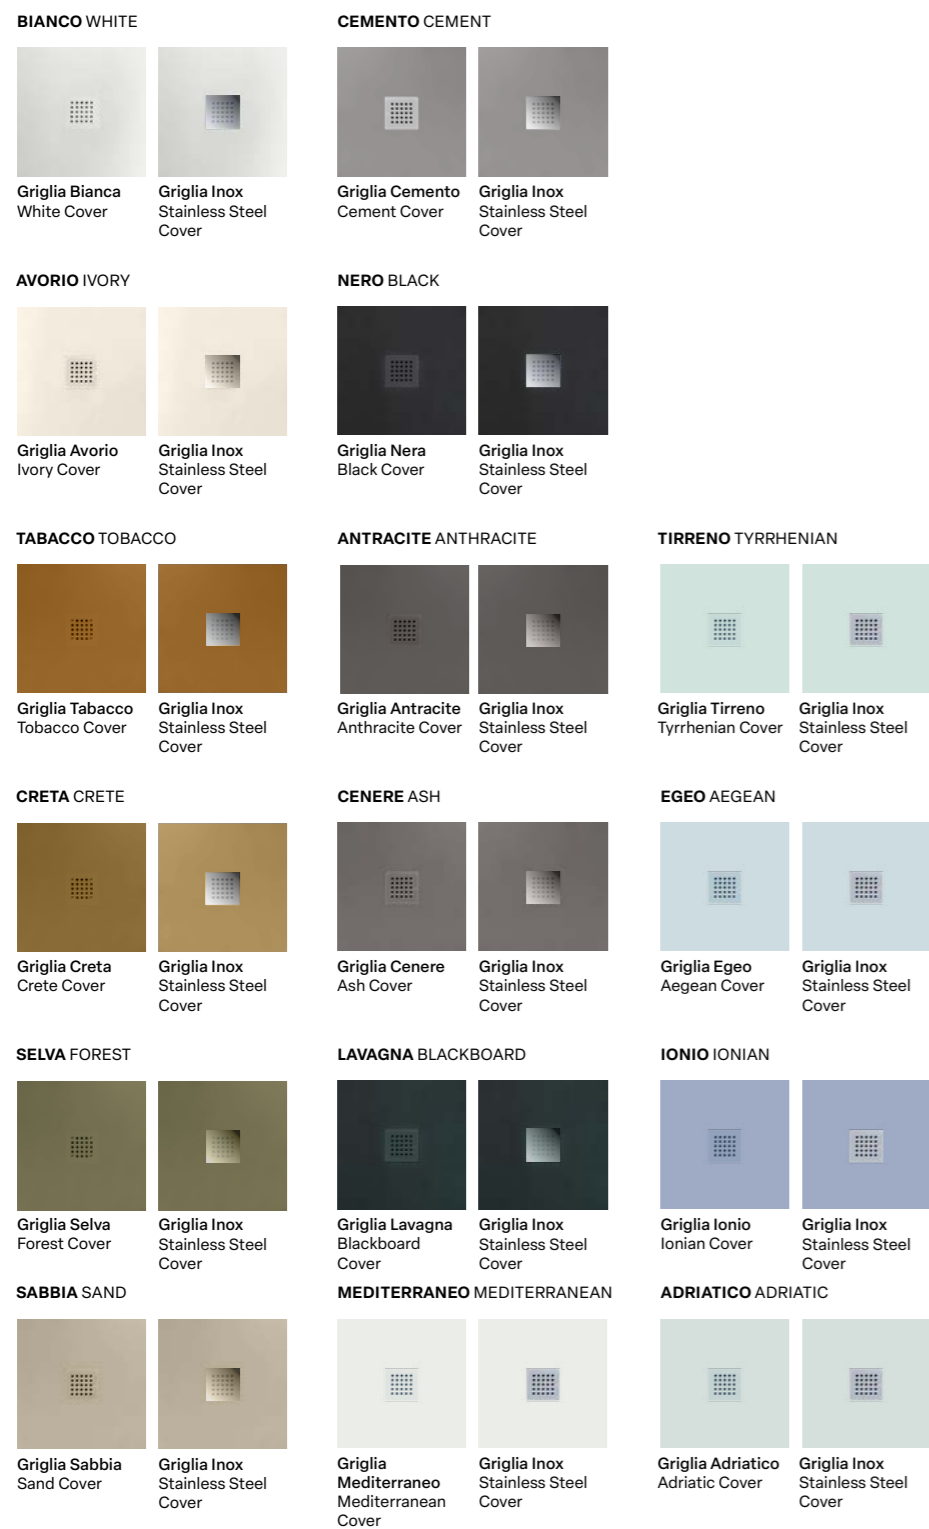

Petra H3 Naturale 120x80, Cemento Petra H3 Natural 120x80, Cement

Petra H3 Levigato 120x80, Bianco Petra H3 Honed 120x80, White

La gamma include griglie in acciaio inox e in tinta con il piatto doccia. La finitura Levigato sarà disponibile anche nei 5 colori della palette Aqua

Color range of steel cover: stainless steel or colored matching the shower tray (Natural and Slate available only in White, Ivory, Cement and Black).

The Honed finish will also be available in the five colors of the Aqua palette.