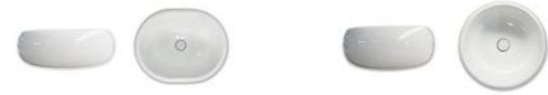

SPECIFICHE PRODOTTO

PRODUCT SPECIFICATIONS

LAVABI D'APPOGGIO SURFACE-MOUNTED WASHBASINS