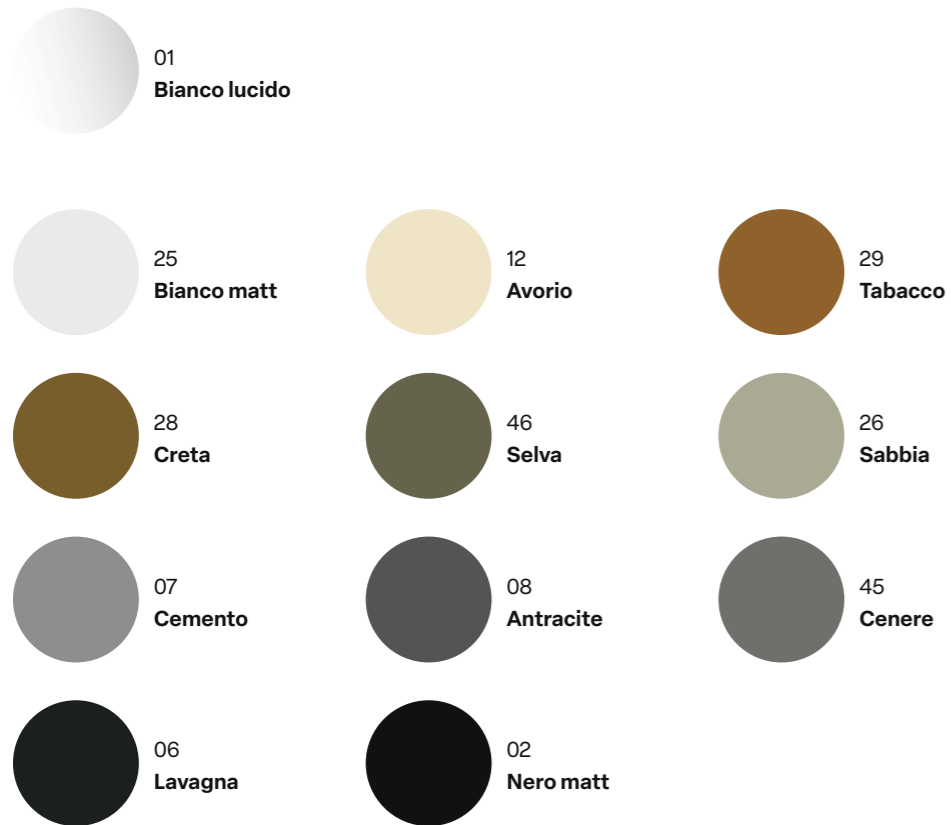

Concept and art direction:
Hangar Design Group

HATRIA

Cartoncino

GAMMA COLORE

SMALTO ALCHEMY
OPACO

SMALTO RAINBOW
LUCIDO

SMALTO AQUA
Semi-lucido
by Piero Lissoni