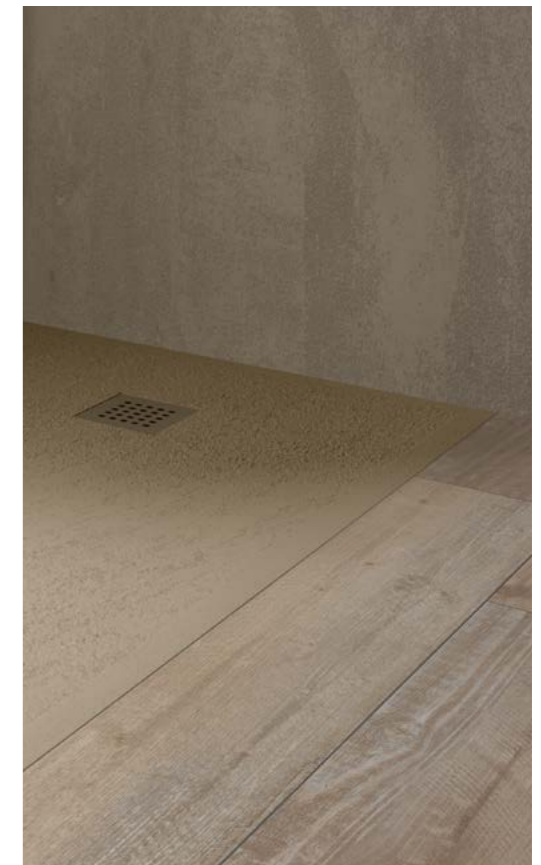

La giunzione tra piatto doccia Petra H3 Levigato e la zona di asciugatura è pressoché invisibile grazie alla lavorazione di rettifica che interessa i lati di entrambi gli elementi; è sufficiente una sottile fuga per garantire continuità e impermeabilizzazione. L'estetica e il design sono ai massimi livelli, così come relax e comfort sono garantiti utilizzando il proprio spazio doccia.

The junction between the Petra H3 Honed shower tray and the "Extension" is almost invisible thanks to the grinding process which affects the sides of both elements; a thin joint is sufficient to guarantee continuity and waterproofing. Aesthetics and design are at the highest levels, just as relaxation and comfort are guaranteed by using your own shower space.