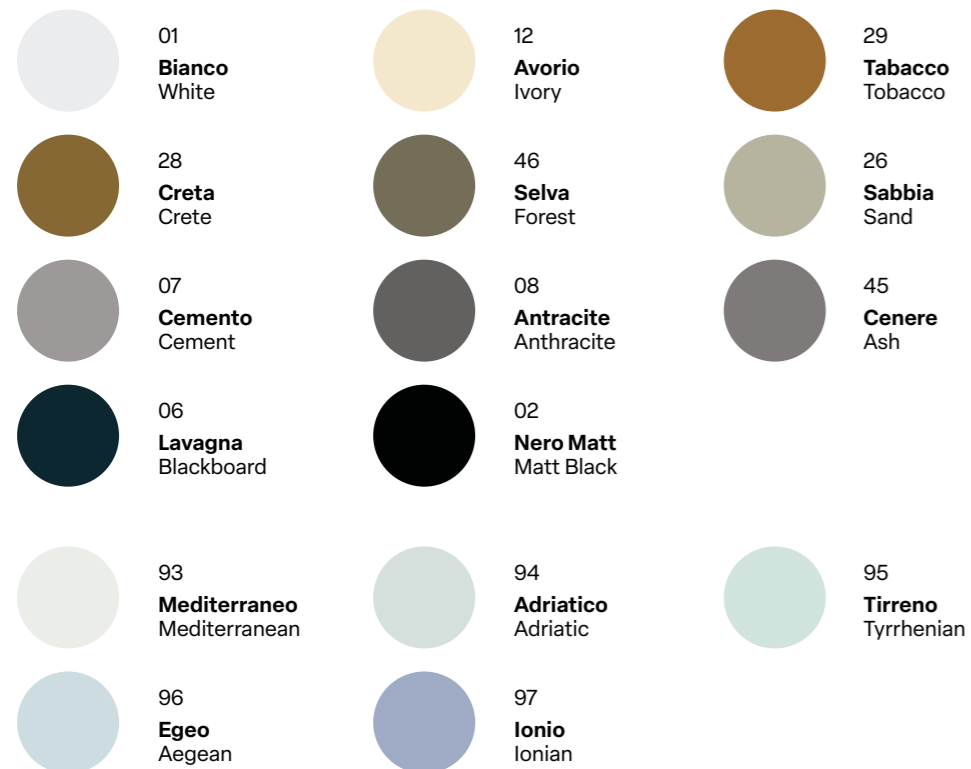

Color range of steel cover: stainless steel or colored matching the shower tray (Natural and Slate available only in White, Ivory, Cement and Black).

The Honed finish will also be available in the five colors of the Aqua palette.

Petra H3 Naturale 140x80, Bianco Petra H3 Natural 140x80, White

SPECIFICHE PRODOTTO

PRODUCT SPECIFICATIONS

DIMENSIONI SIZES

FINITURE FINISHES

COLORI COLORS

SMALTO ALCHEMY
OPACO
MATT

SMALTO AQUA
SEMI-LUCIDO
SEMI-GLOSS
by Piero Lissoni