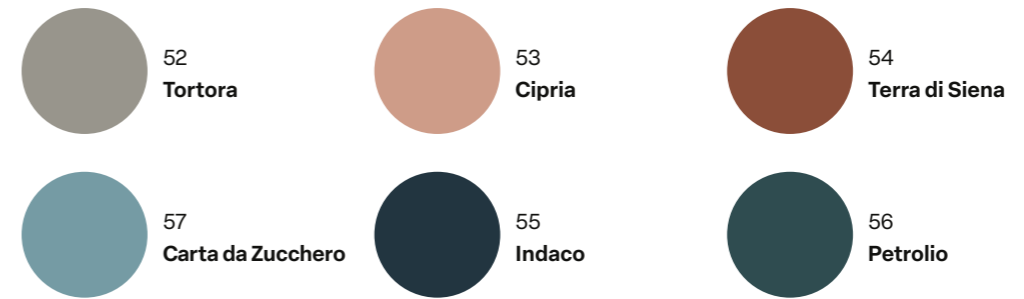

Concept and art direction:
Hangar Design Group

HATRIA

Cartoncino

GAMMA COLORE

SMALTO ALCHEMY
OPACO

SMALTO RAINBOW
LUCIDO

SMALTO AQUA
Semi-lucido
by Piero Lissoni