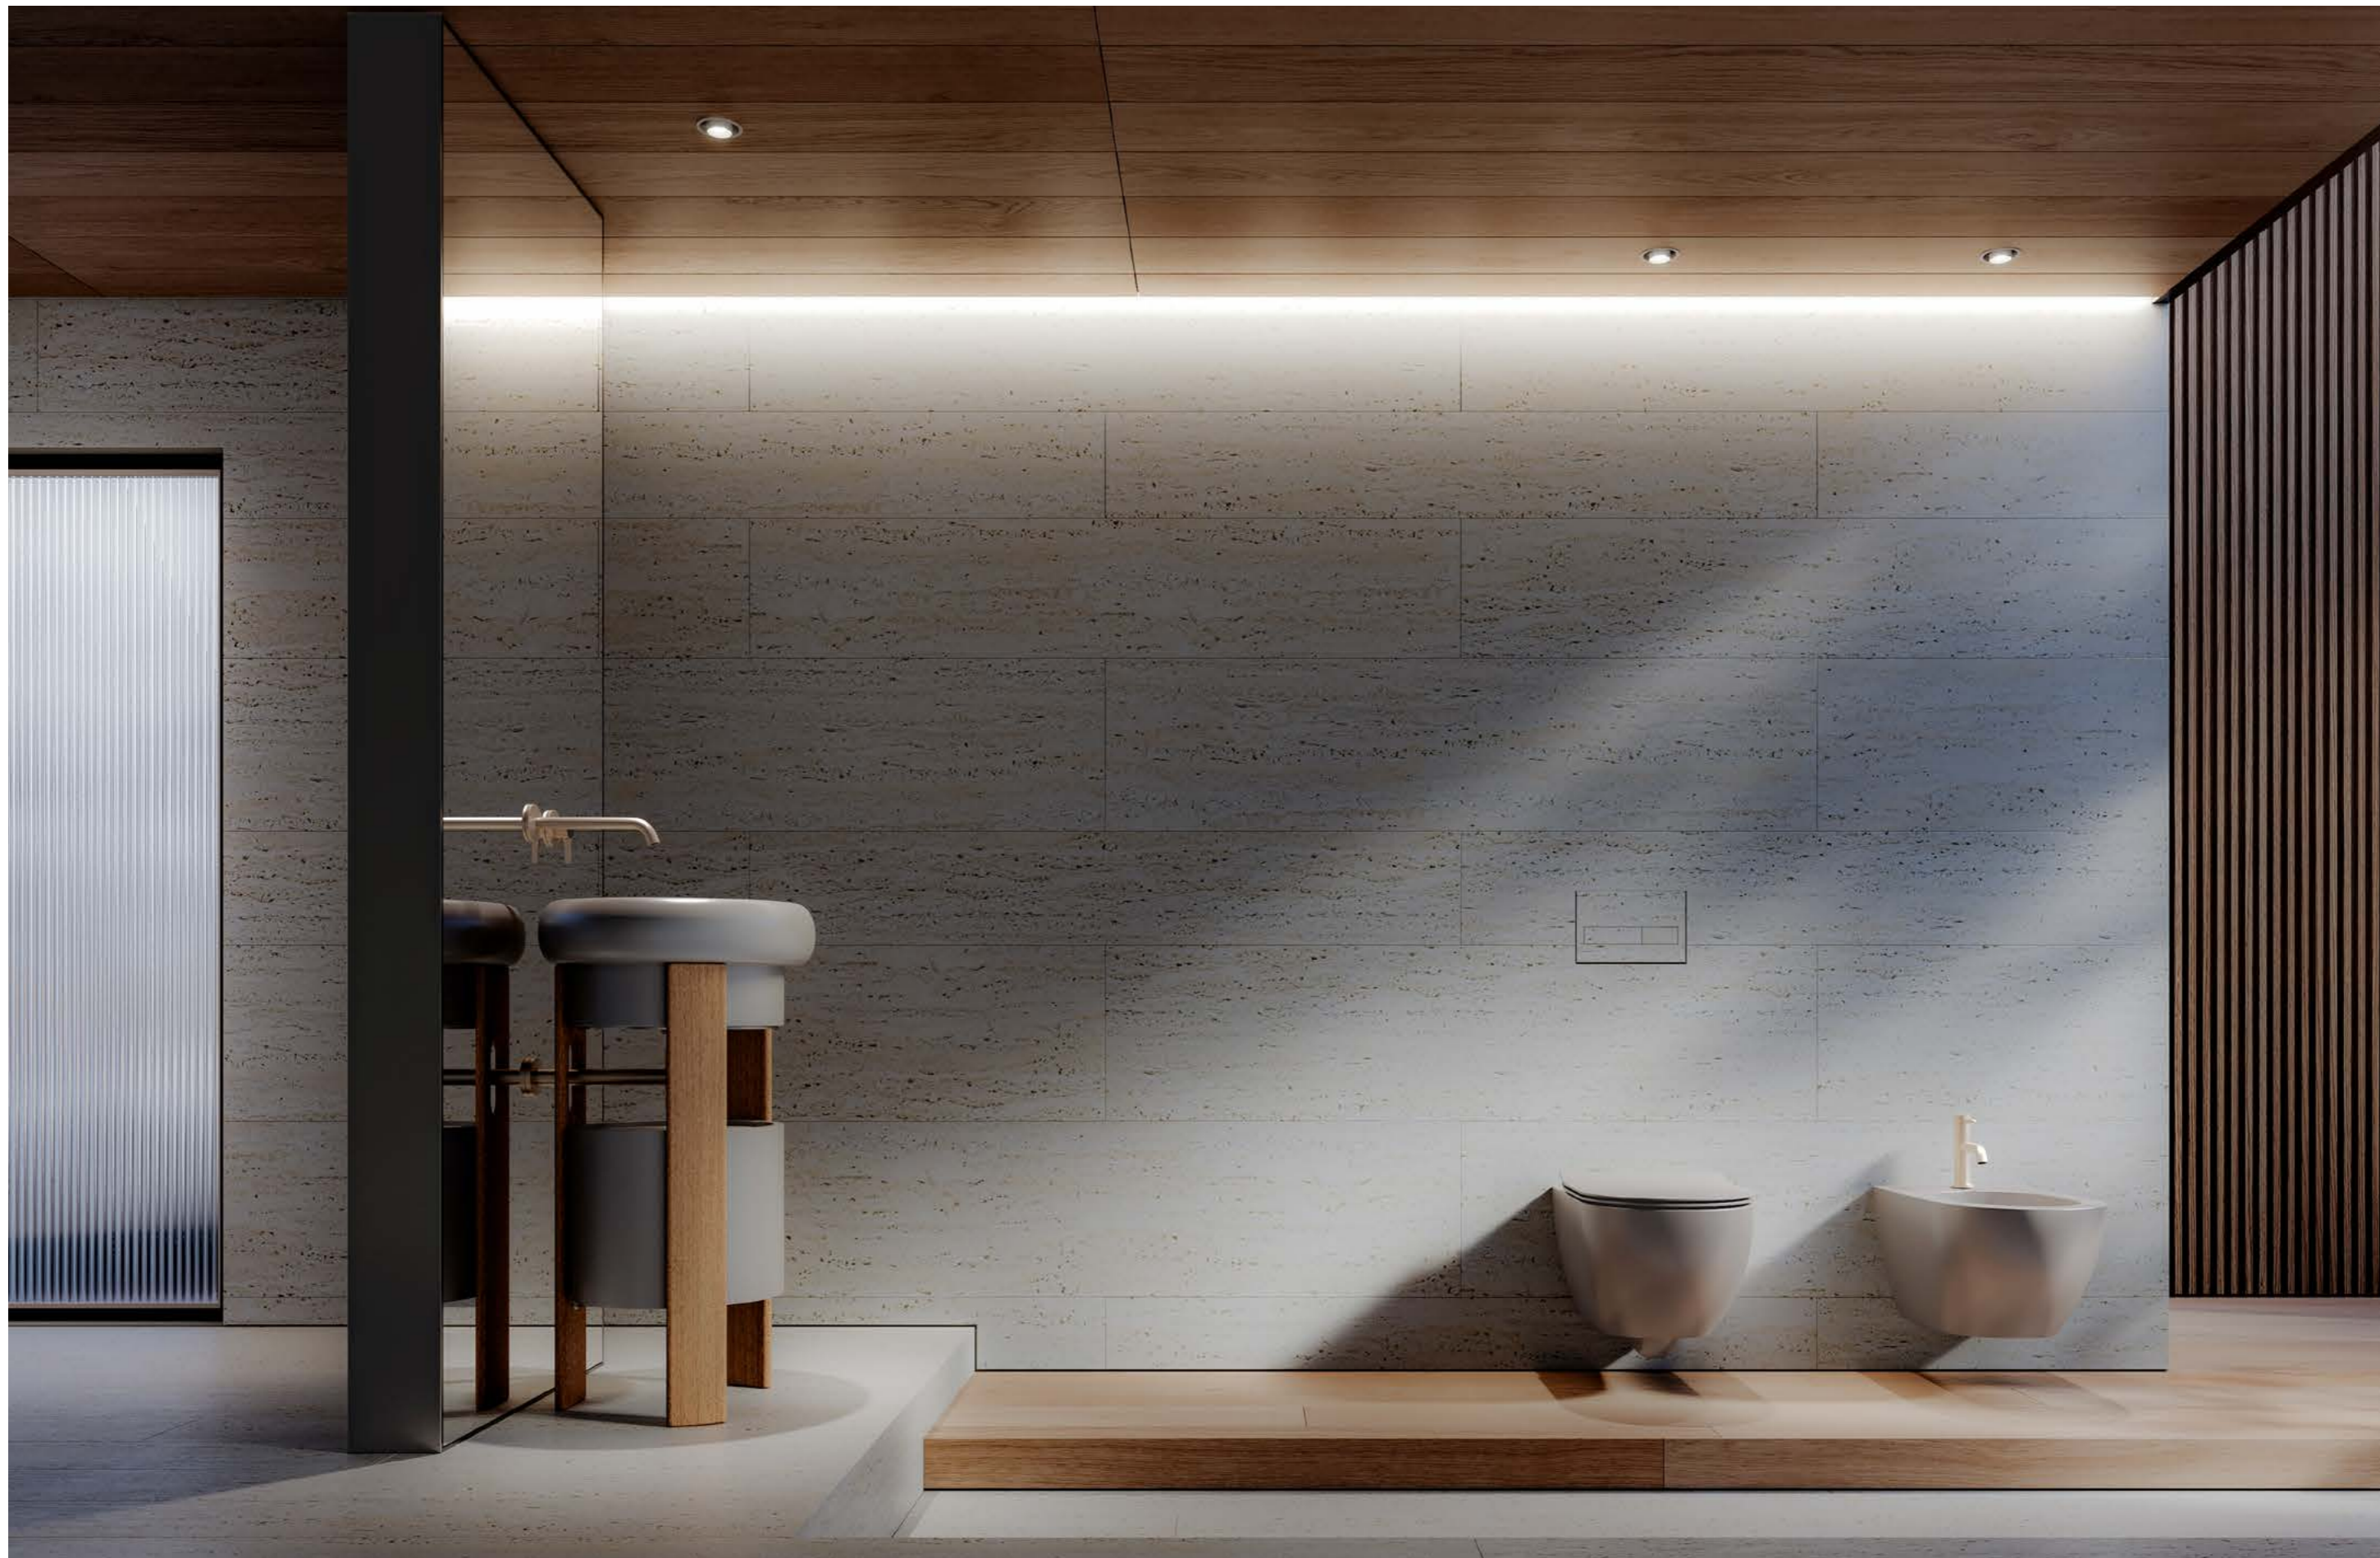

Vaso Pure Vortex® + Bidet sospeso, Cemento. Lavabo con mobile free-standing Talea, Cemento
Wall-hung wc Pure Vortex® + Bidet, Cement. Talea built-in undercounter washbasin and free-standing furniture, Cement