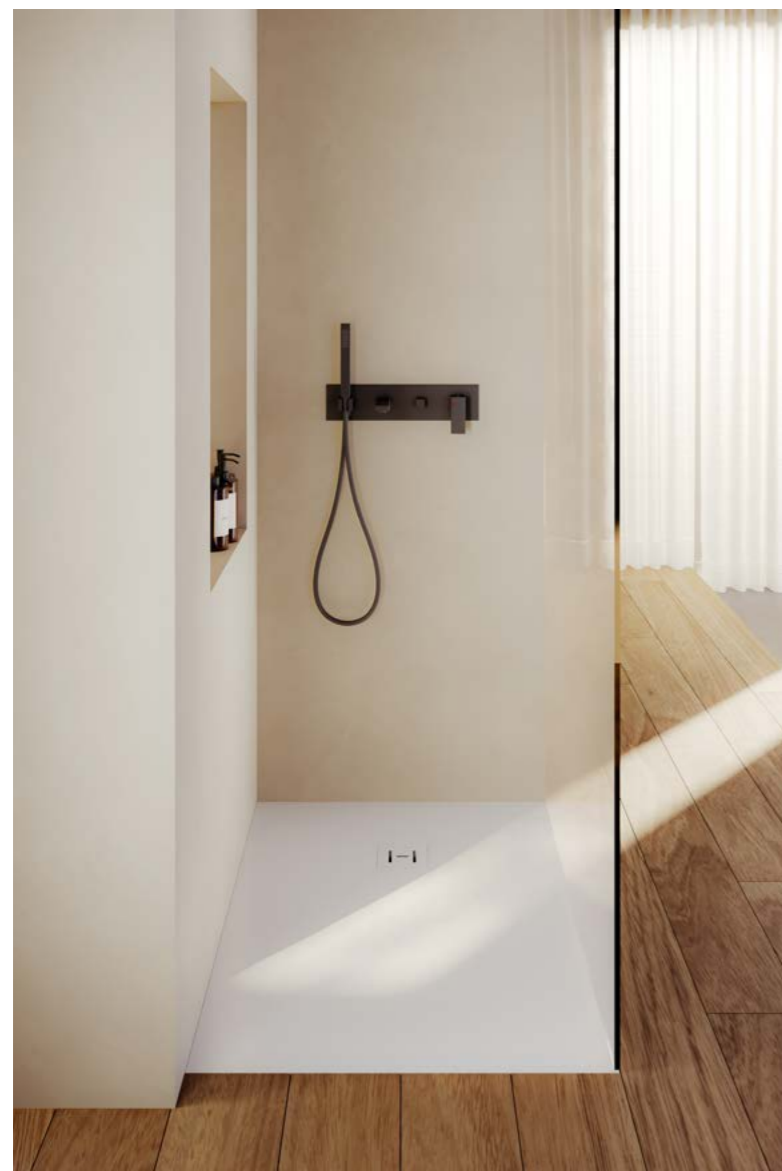

LIF H3 EVO PIATTI DOCCIA IN CERAMICA

CERAMIC SHOWER TRAYS

Lif H3 Evo 120x70, Bianco Lucido
Lif H3 Evo 120x70, Glossy White

Lif H3 Evo 140x80, Petrolio
Lif H3 Evo 140x80, Petrol