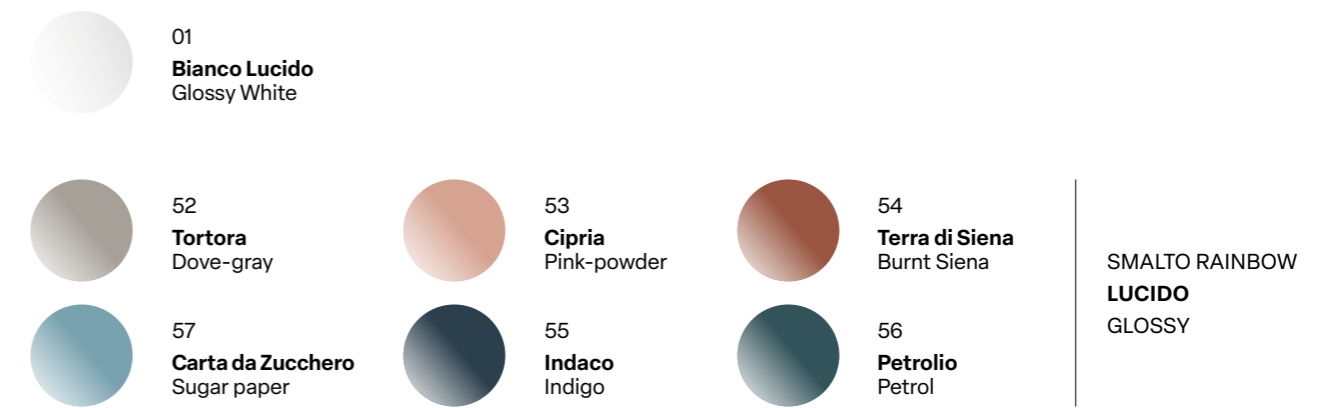

DIMENSIONI SIZES

COLORI COLORS

GRIGLIE COVER

Griglie in tinta
Matching Covers

Lif H3 Evo 100x70, Bianco Lucido Lif H3 Evo 100x70, Glossy White

Lif H3 Evo 150x70, Bianco Lucido Lif H3 Evo 140x70, Glossy White