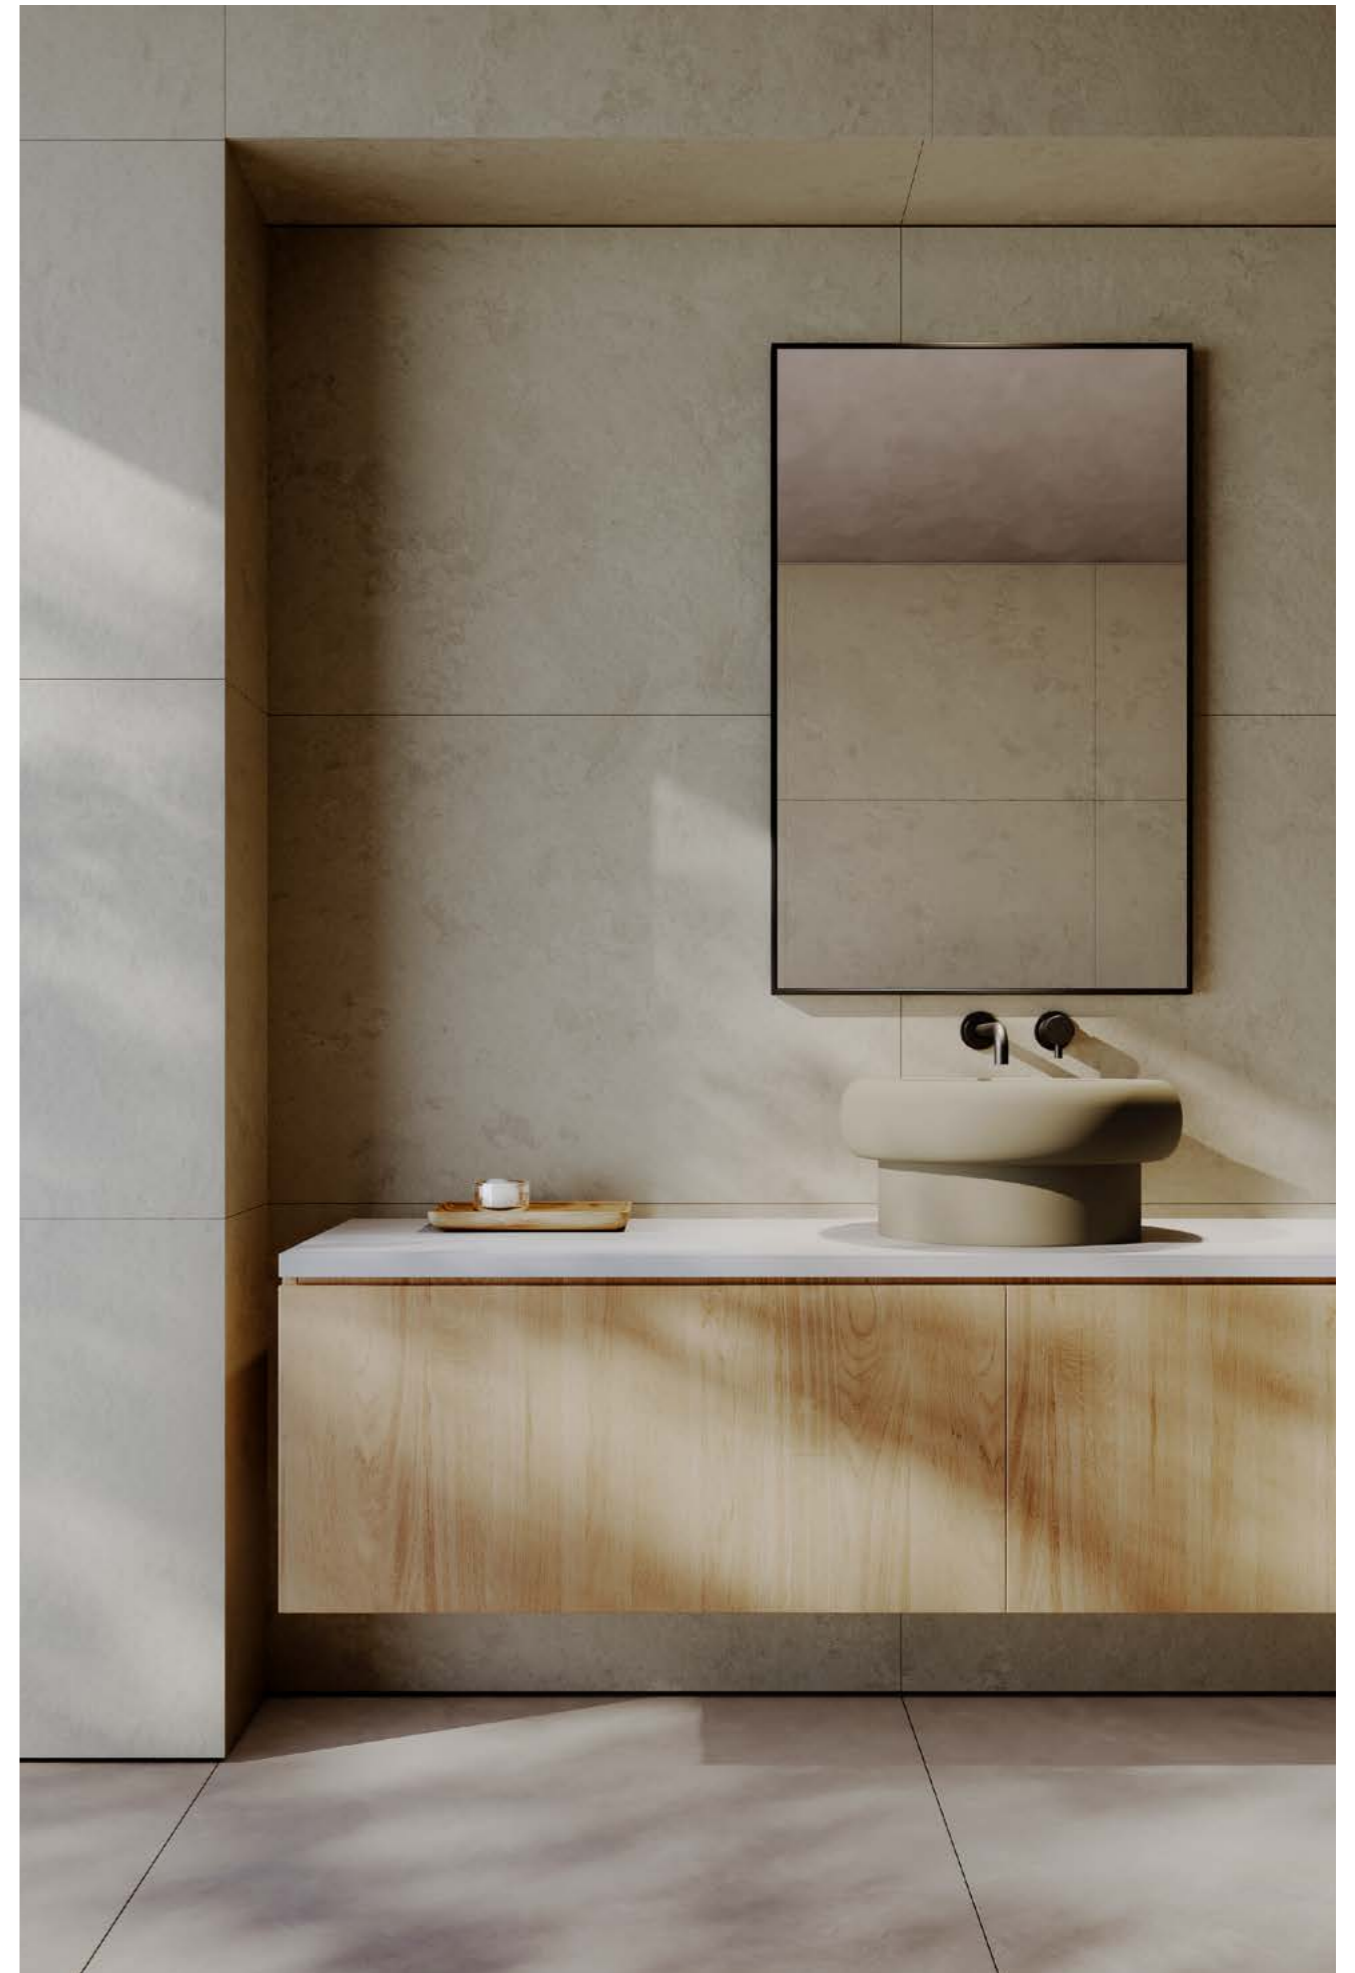

Completing the collection, a round mirrored cabinet introduces a soft and enveloping note, evoking a 1960s aesthetic reinterpreted in a contemporary key. Talea interprets wellbeing as a daily experience, expressed through measured proportions, attention to detail and refined material quality.

Lavabo ovale d'appoggio, Sabbia. Specchio contenitore tondo, Sabbia
Surface-mounted oval washbasin, Sand. Round mirrored cabinet, Sand

Talea

LAVABI D'APPOGGIO

SURFACE-MOUNTED WASHBASINS

Lavabo ovale d'appoggio, Cipria. Specchio contenitore tondo, Cipria
Surface-mounted oval washbasin, Pink-powder. Round mirrored cabinet, Pink-powder

Lavabo tondo semi-incasso, Sabbia
Built-in round washbasin, Sand

Lavabo tondo d'appoggio, Bianco Lucido. Specchio contenitore tondo, Bianco
Surface-mounted round washbasin, Glossy White. Round mirrored cabinet, White