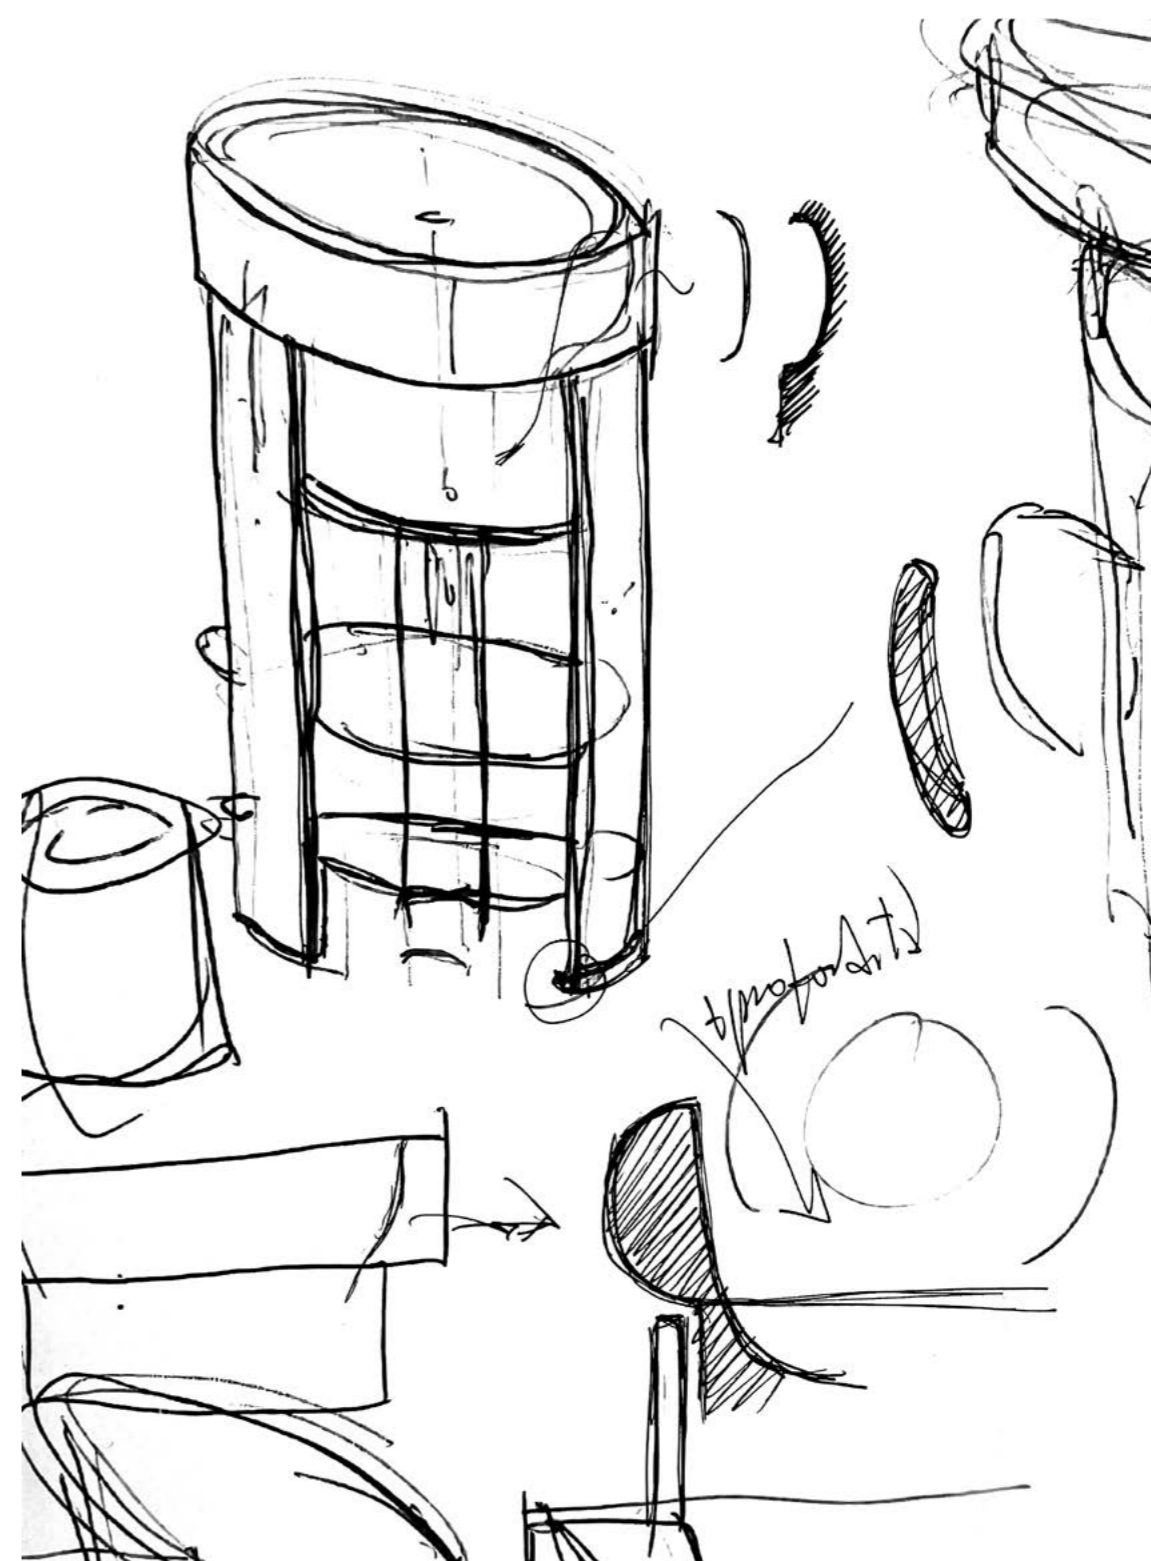

Design Angeletti Ruzza

Silvana Angeletti e Daniele Ruzza fondano il loro studio nel 1994, dopo la laurea in Industrial Design all'I.S.I.A. di Roma. Con una visione etica e concreta del progetto, sviluppano oggetti essenziali, destinati a durare nel tempo e a instaurare un dialogo autentico con le persone e gli ambienti.

Il loro lavoro si fonda sulla sintesi tra funzione, conoscenza tecnica e cura del dettaglio. Lontani dalla freddezza del minimalismo, ricercano semplicità e armonia attraverso forme morbide e pure, nate da un confronto costante con i processi produttivi e con l'identità delle aziende partner.

Hanno collaborato con numerose realtà industriali nei settori dell'arredo, dell'illuminazione e dell'arredobagno, assumendo nel tempo anche ruoli di direzione artistica. Le loro creazioni hanno ricevuto importanti riconoscimenti internazionali, tra cui selezioni ADI Design Index, Red Dot Award, Good Design Award, Archiproducts Design Award e German Design Award.

Silvana Angeletti and Daniele Ruzza founded their studio in 1994 after graduating in Industrial Design from I.S.I.A. Rome. Guided by an ethical and pragmatic approach to design, they create essential objects conceived to endure over time and establish an authentic dialogue with both people and spaces.

Their work is rooted in the synthesis of function, technical expertise and attention to detail. Moving beyond the coldness of minimalism, they pursue simplicity and harmony through soft, pure forms shaped by continuous engagement with manufacturing processes and company identity.