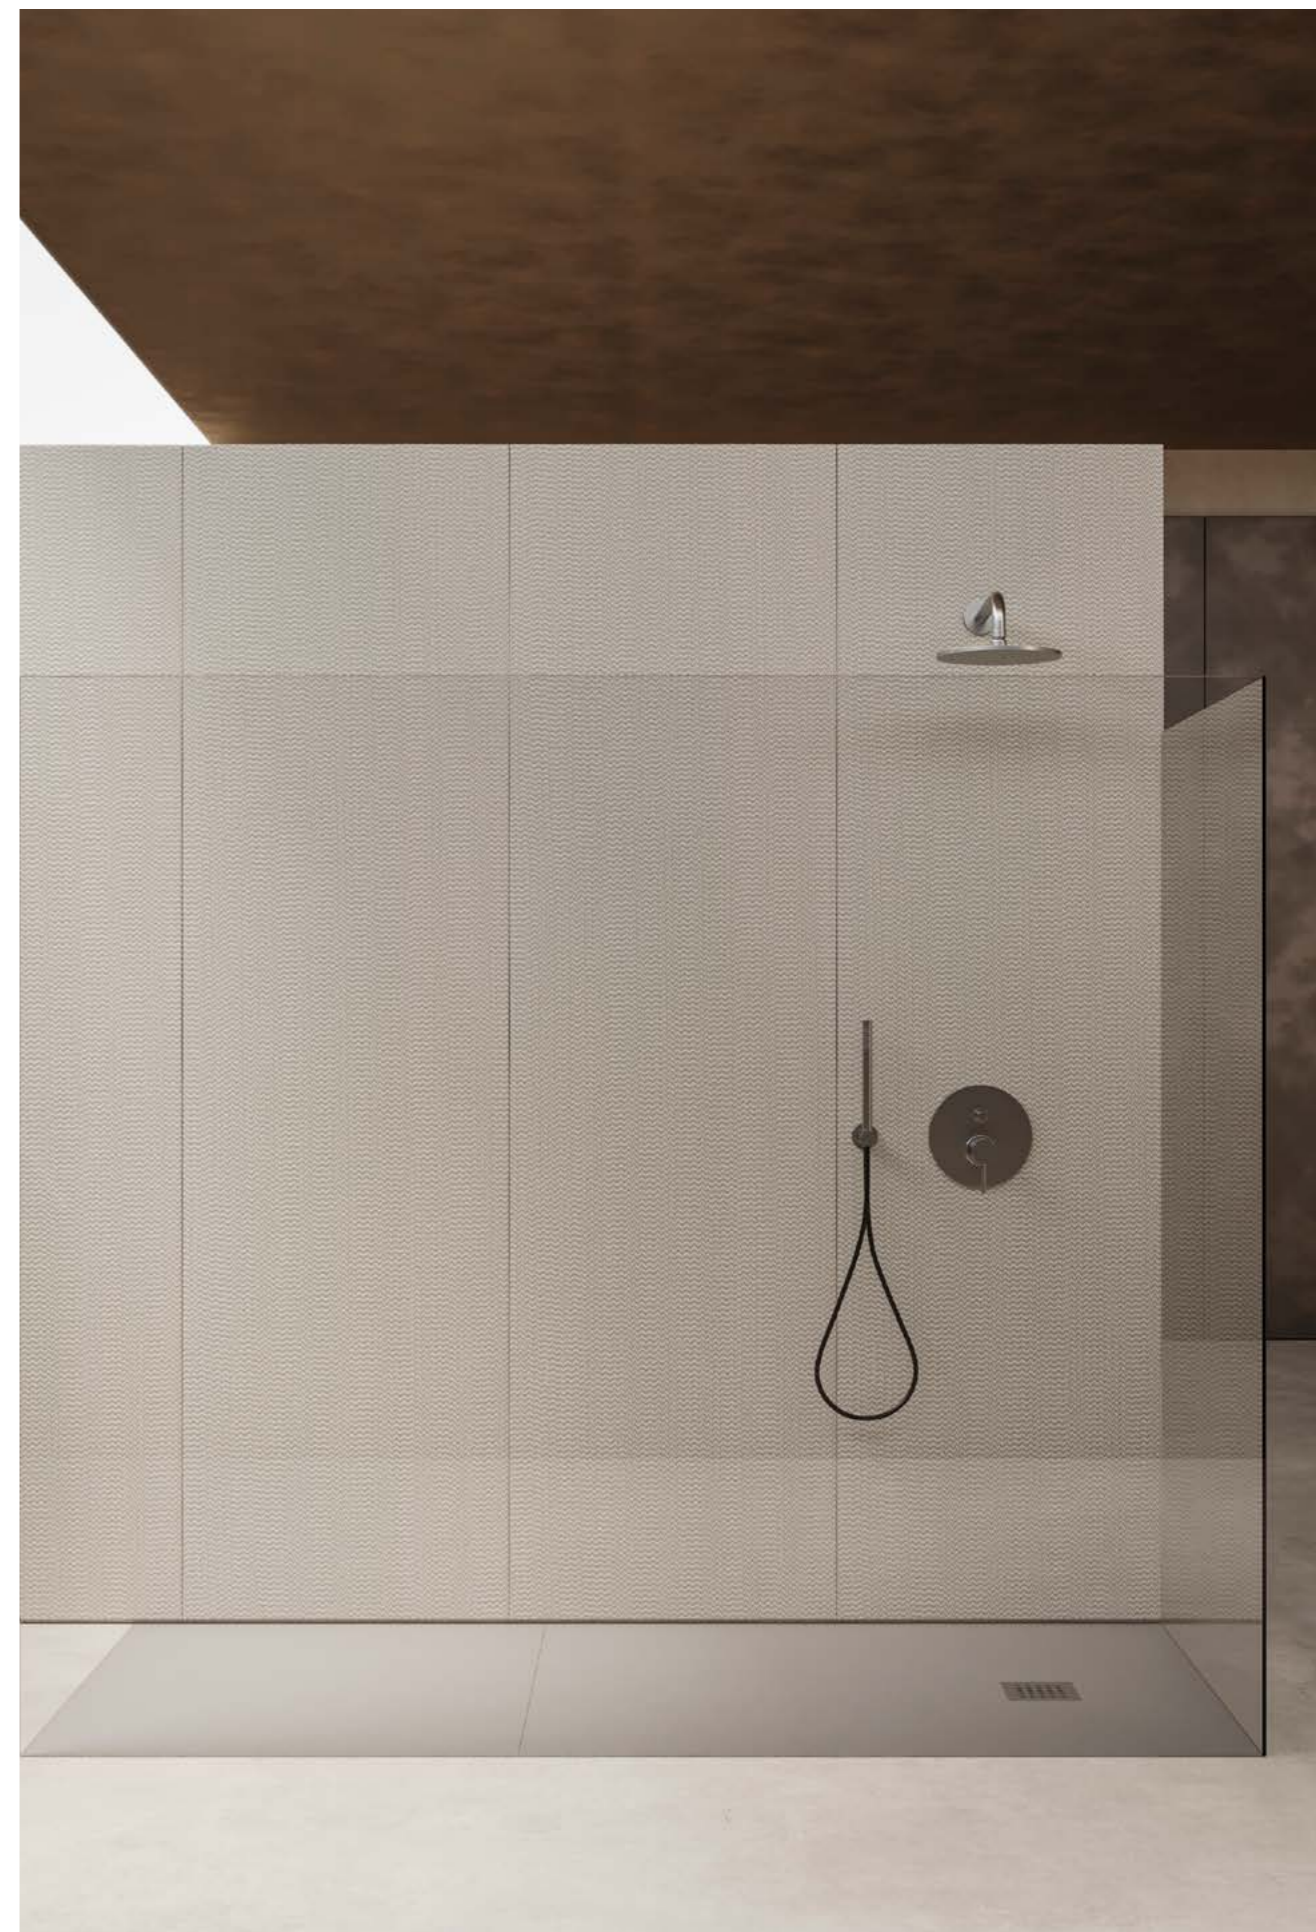

Petra H3 Levigato 120x80 con Zona Asciugatura, Cemento Petra H3 Honed 120x80 with Extension, Cement