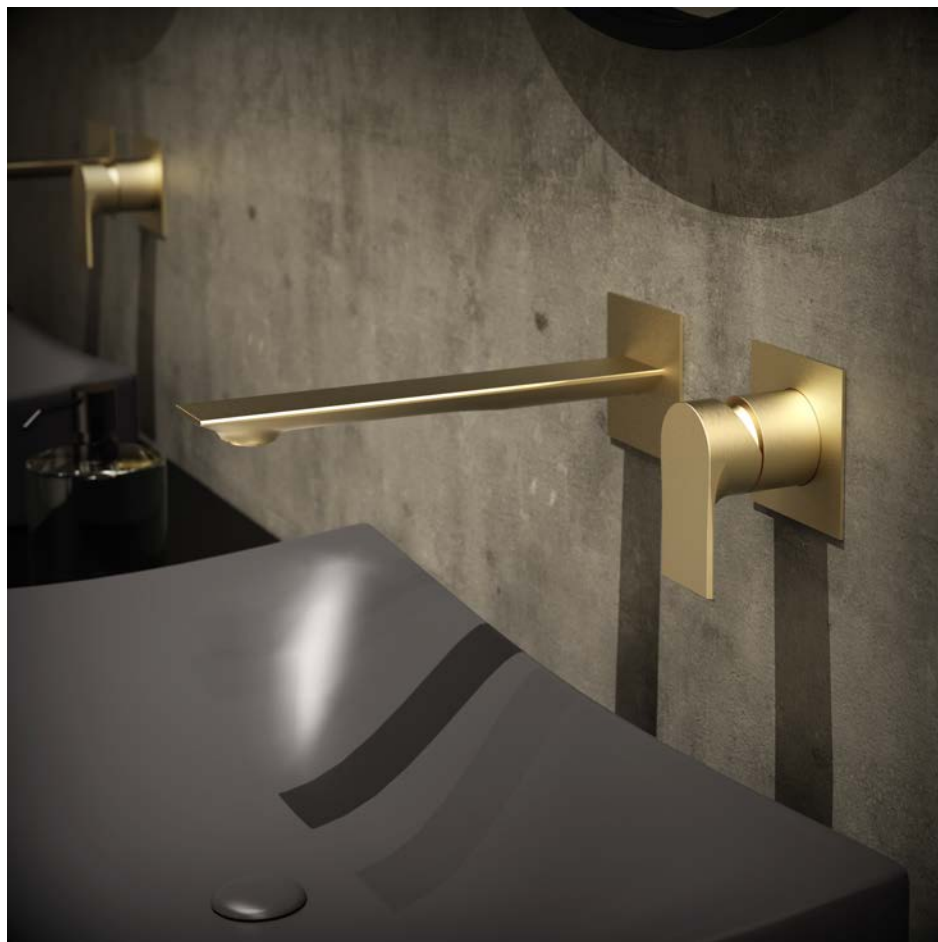

SLOPE | dark mirror
art. 9H341SM/520

SLOPE | brushed nickel
art. 9H341E0/490

SLOPE | soft brass
art. 9H316E/350
parte incasso
0310400-T02/150

SLOPE | matt black
art. 9H301BB/250

SLOPE | graphite

art. 9H155E/2.300