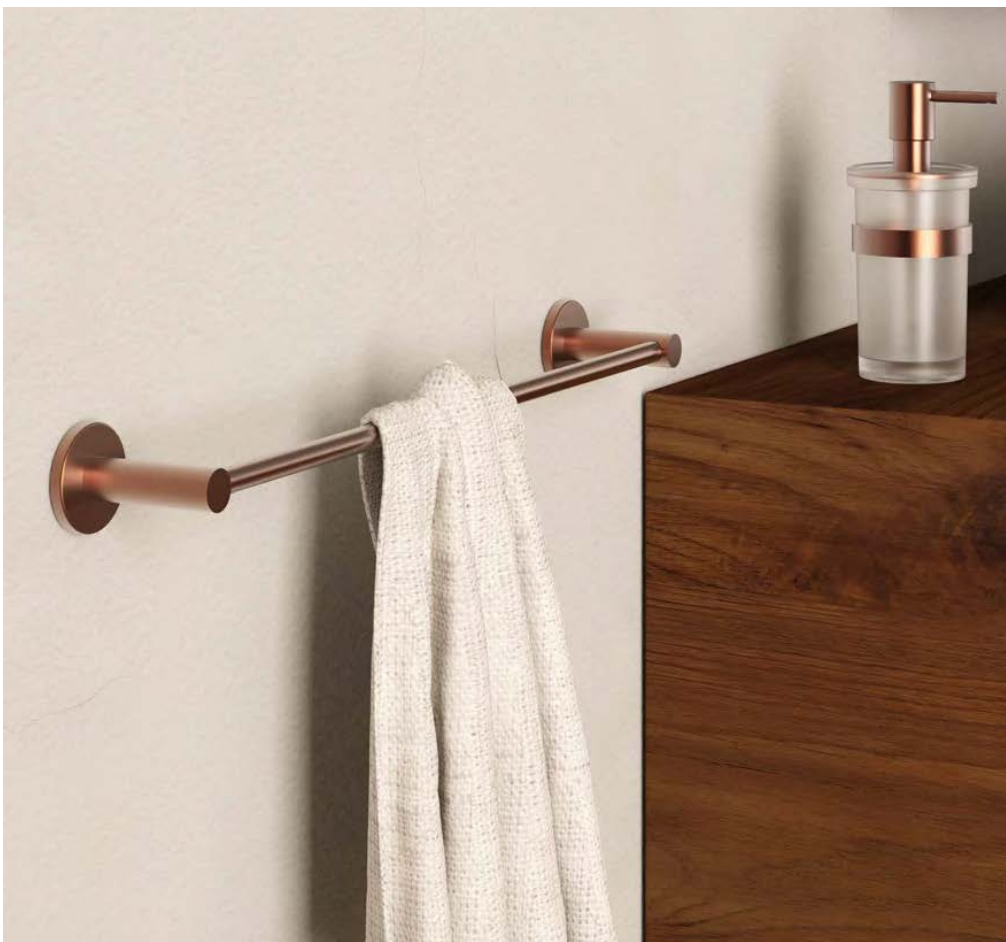

DISPENSER SAPONE
bourbon metal
art. ABT13MC/165

PORTA SALVIETTE
bourbon metal
art. ABT06MC/97